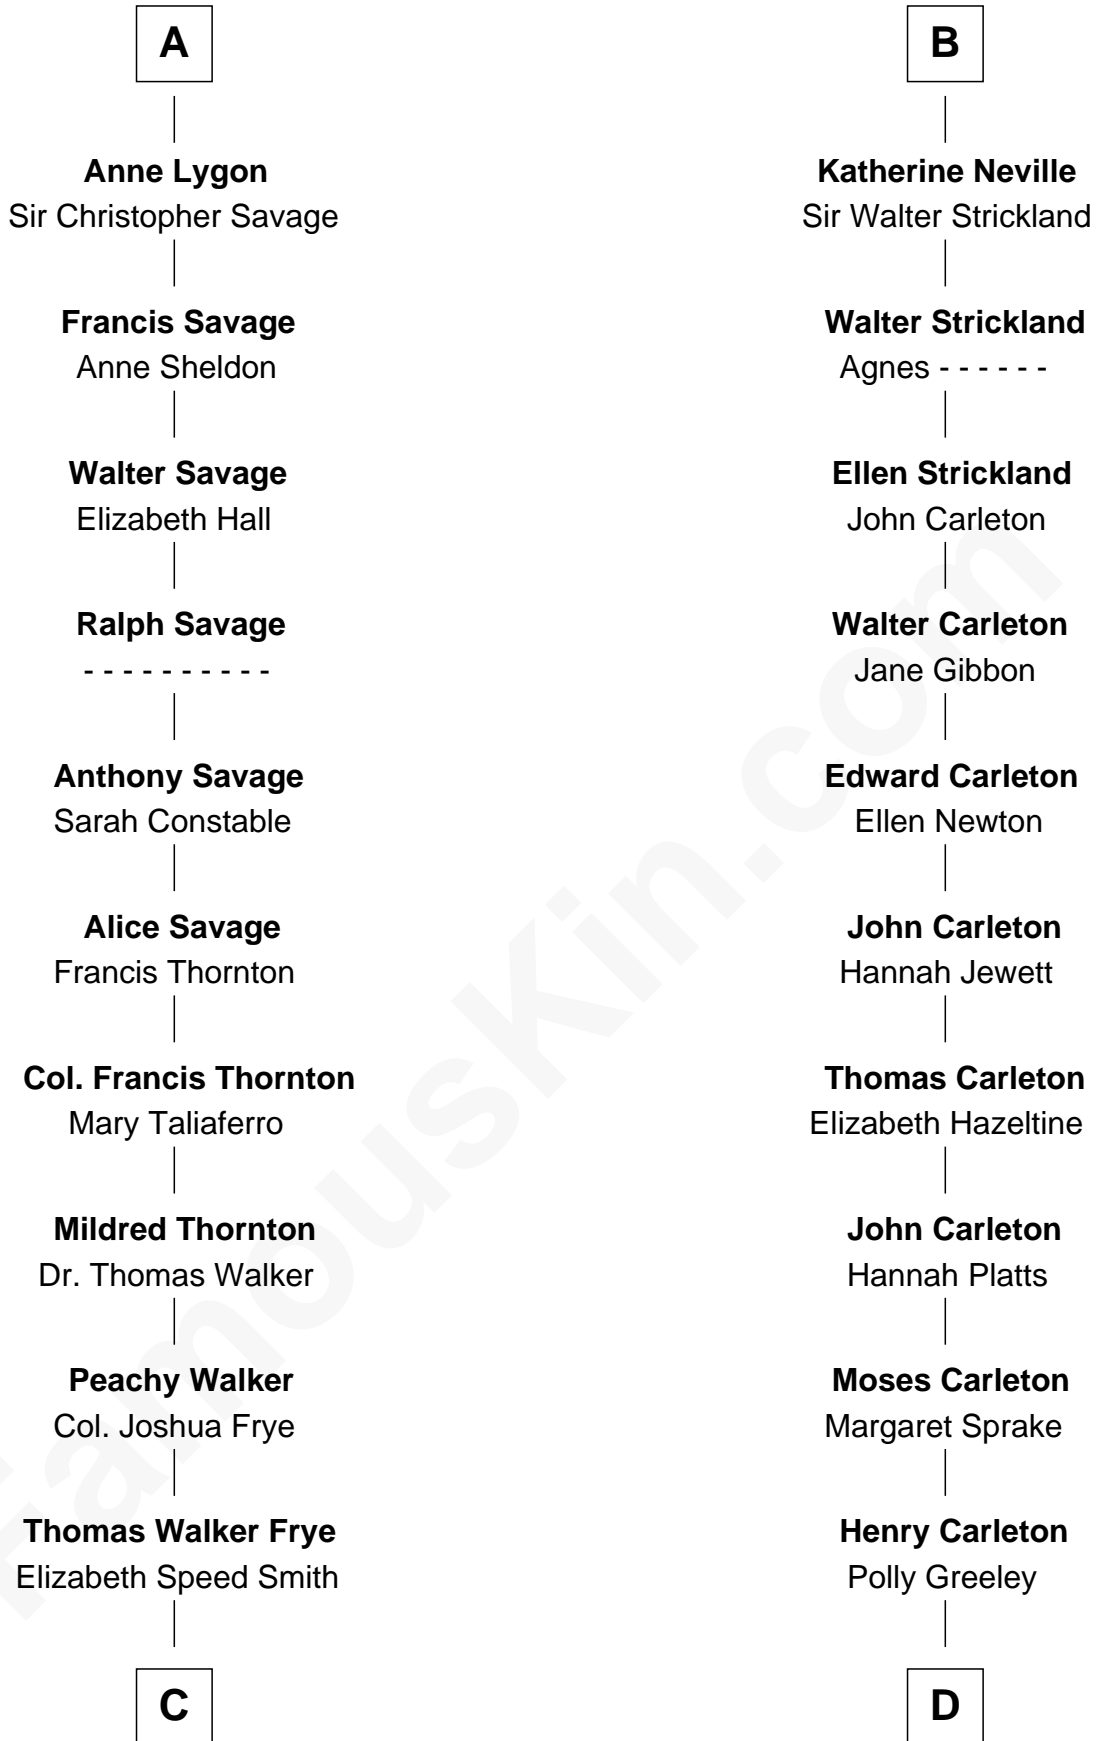

FamousKin.com

Relationship Chart of

Adlai Stevenson II

31st Governor of Illinois

18th cousin 2 times removed of

Charles A. Pillsbury

Co-Founder of C.A. Pillsbury Co.

C

Mary Peachy Frye
Rev. Lewis Warner Green

Letitia Green
Adlai Ewing Stevenson

Lewis Green Stevenson
Helen Louise Davis

Adlai Stevenson II
31st Governor of Illinois

D

Margaret Sprague Carleton
George Alfred Pillsbury