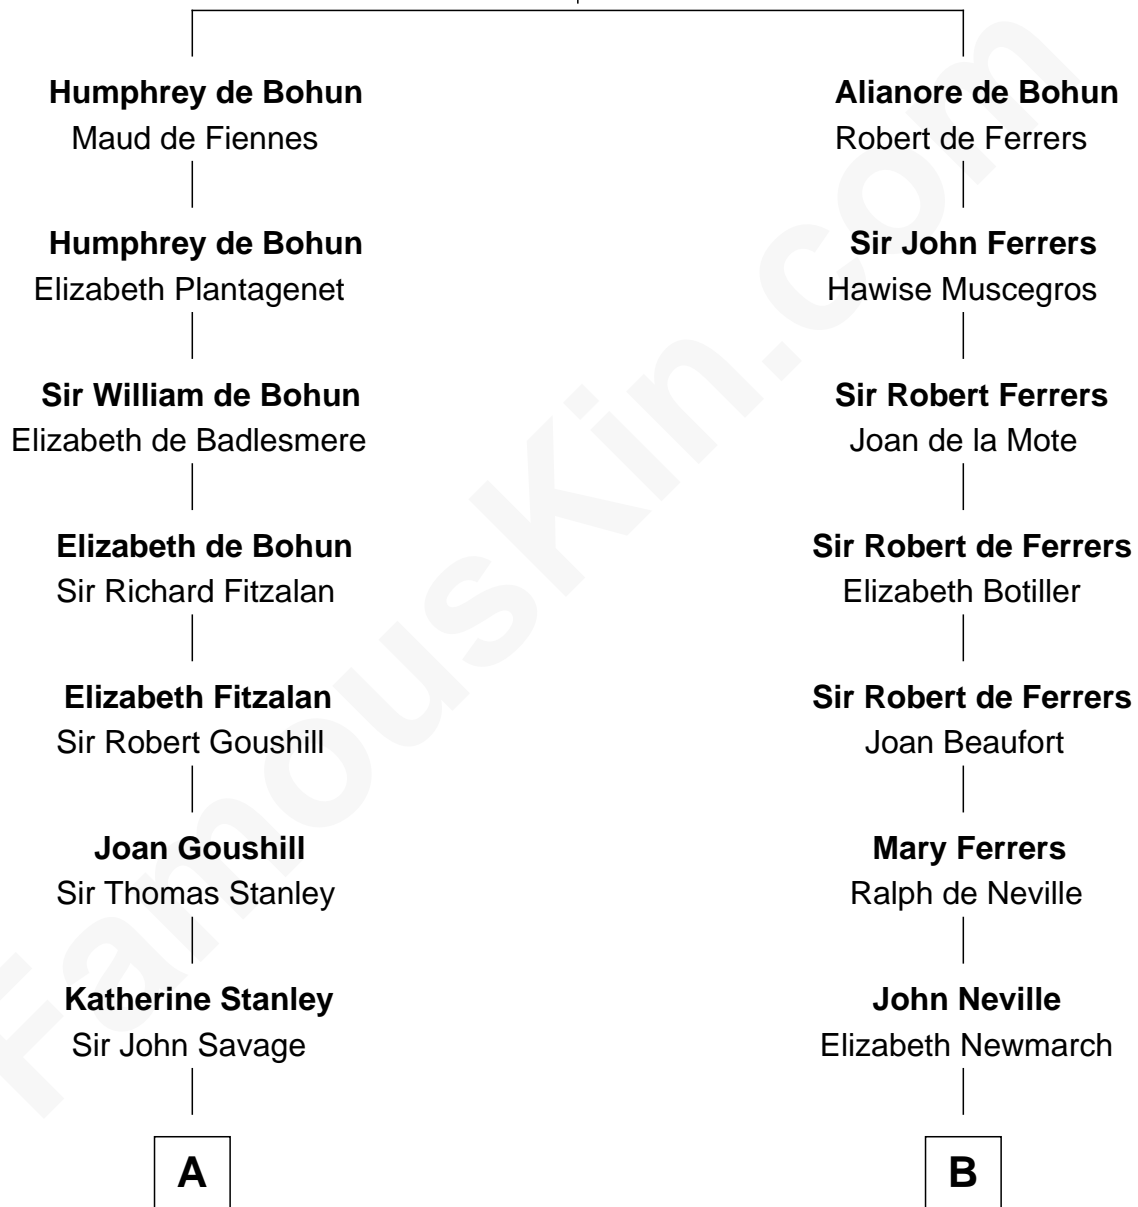

FamousKin.com Relationship Chart of

Adlai Stevenson II
31st Governor of Illinois

21st cousin of

Charles A. Pillsbury
Co-Founder of C.A. Pillsbury Co.

Sir Humphrey de Bohun
Eleanor de Braiose

C

Thomas Walker Frye
Elizabeth Speed Smith

Mary Peachy Frye
Rev. Lewis Warner Green

Letitia Green
Adlai Ewing Stevenson

Lewis Green Stevenson
Helen Louise Davis

Adlai Stevenson II
31st Governor of Illinois

D

John Carleton
Hannah Platts

Moses Carleton
Margaret Sprake