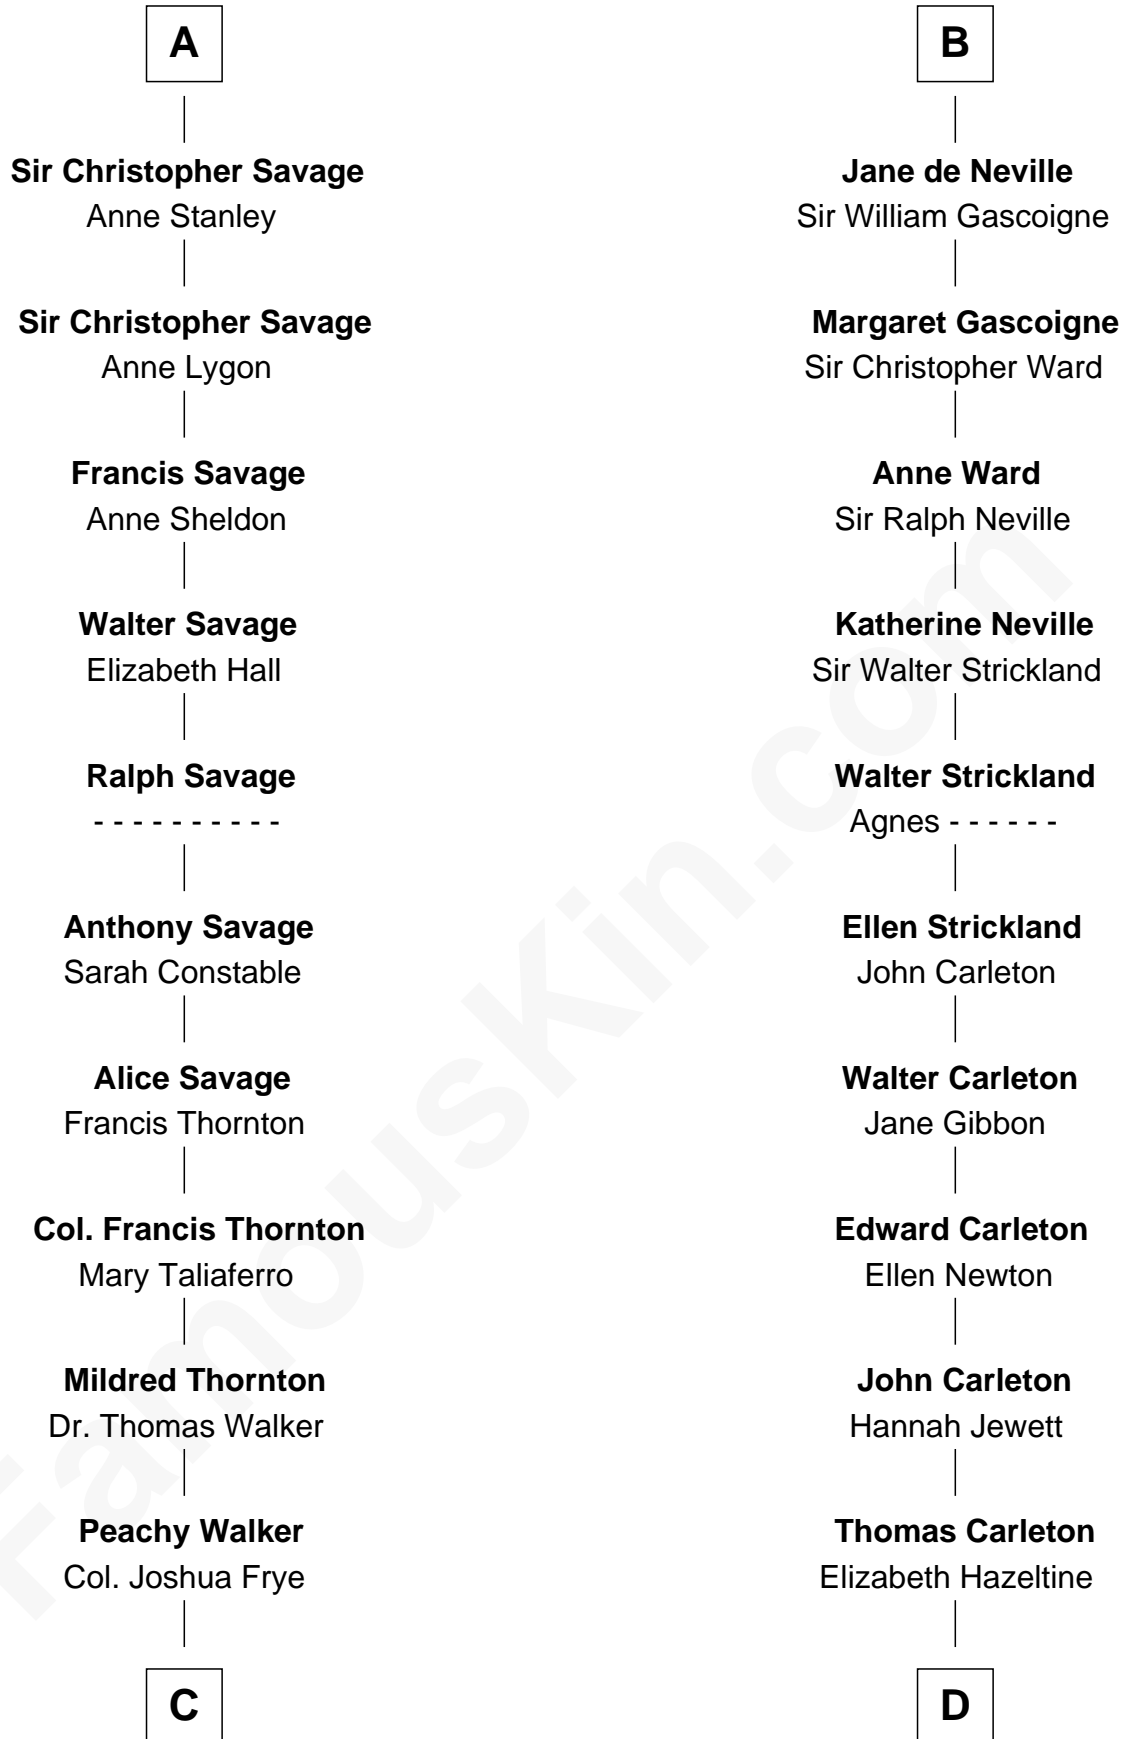

FamousKin.com Relationship Chart of

Adlai Stevenson II
31st Governor of Illinois

21st cousin of

Charles A. Pillsbury
Co-Founder of C.A. Pillsbury Co.

Sir Humphrey de Bohun
Eleanor de Braiose

C

Thomas Walker Frye
Elizabeth Speed Smith

Mary Peachy Frye
Rev. Lewis Warner Green

Letitia Green
Adlai Ewing Stevenson

Lewis Green Stevenson
Helen Louise Davis

Adlai Stevenson II
31st Governor of Illinois

D

John Carleton
Hannah Platts

Moses Carleton
Margaret Sprake