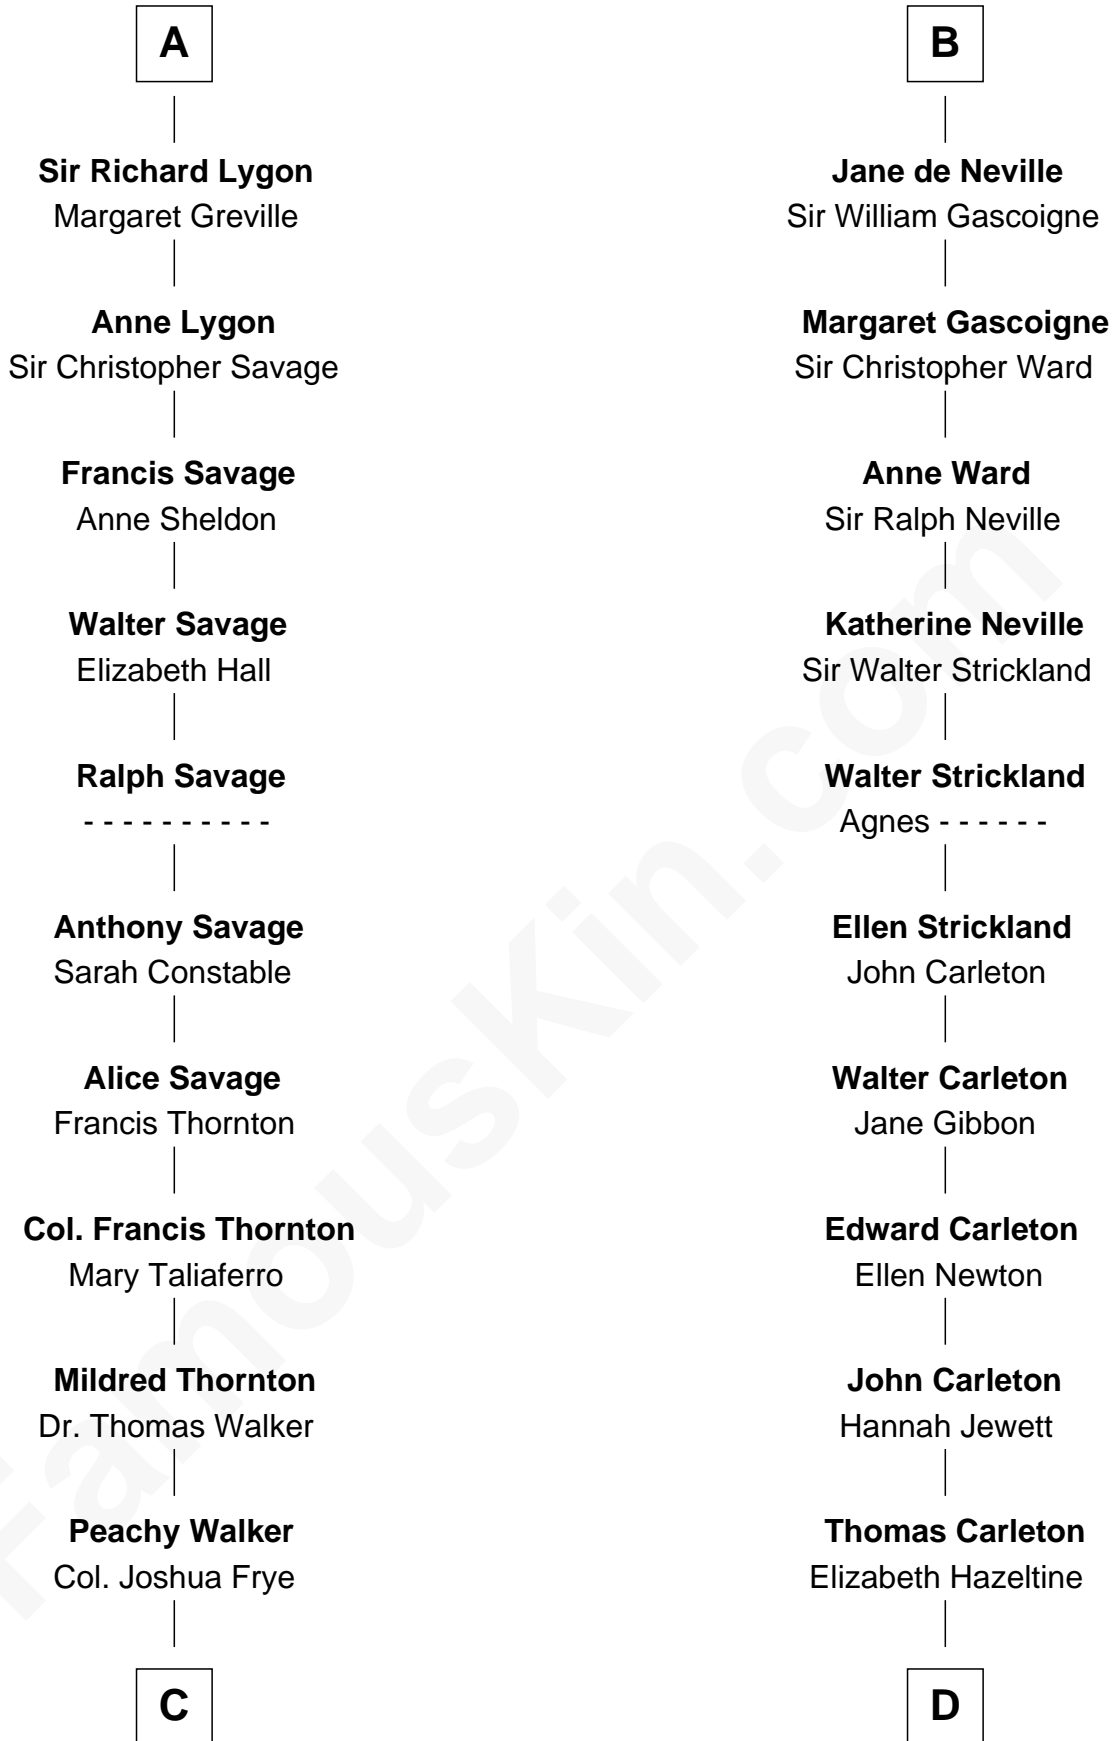

# FamousKin.com Relationship Chart of

**Adlai Stevenson II**  
31st Governor of Illinois

21st cousin of

**Charles A. Pillsbury**  
Co-Founder of C.A. Pillsbury Co.

**C**

**Thomas Walker Frye**  
Elizabeth Speed Smith

**Mary Peachy Frye**  
Rev. Lewis Warner Green

**Letitia Green**  
Adlai Ewing Stevenson

**Lewis Green Stevenson**  
Helen Louise Davis

**Adlai Stevenson II**  
*31st Governor of Illinois*

**D**

**John Carleton**  
Hannah Platts