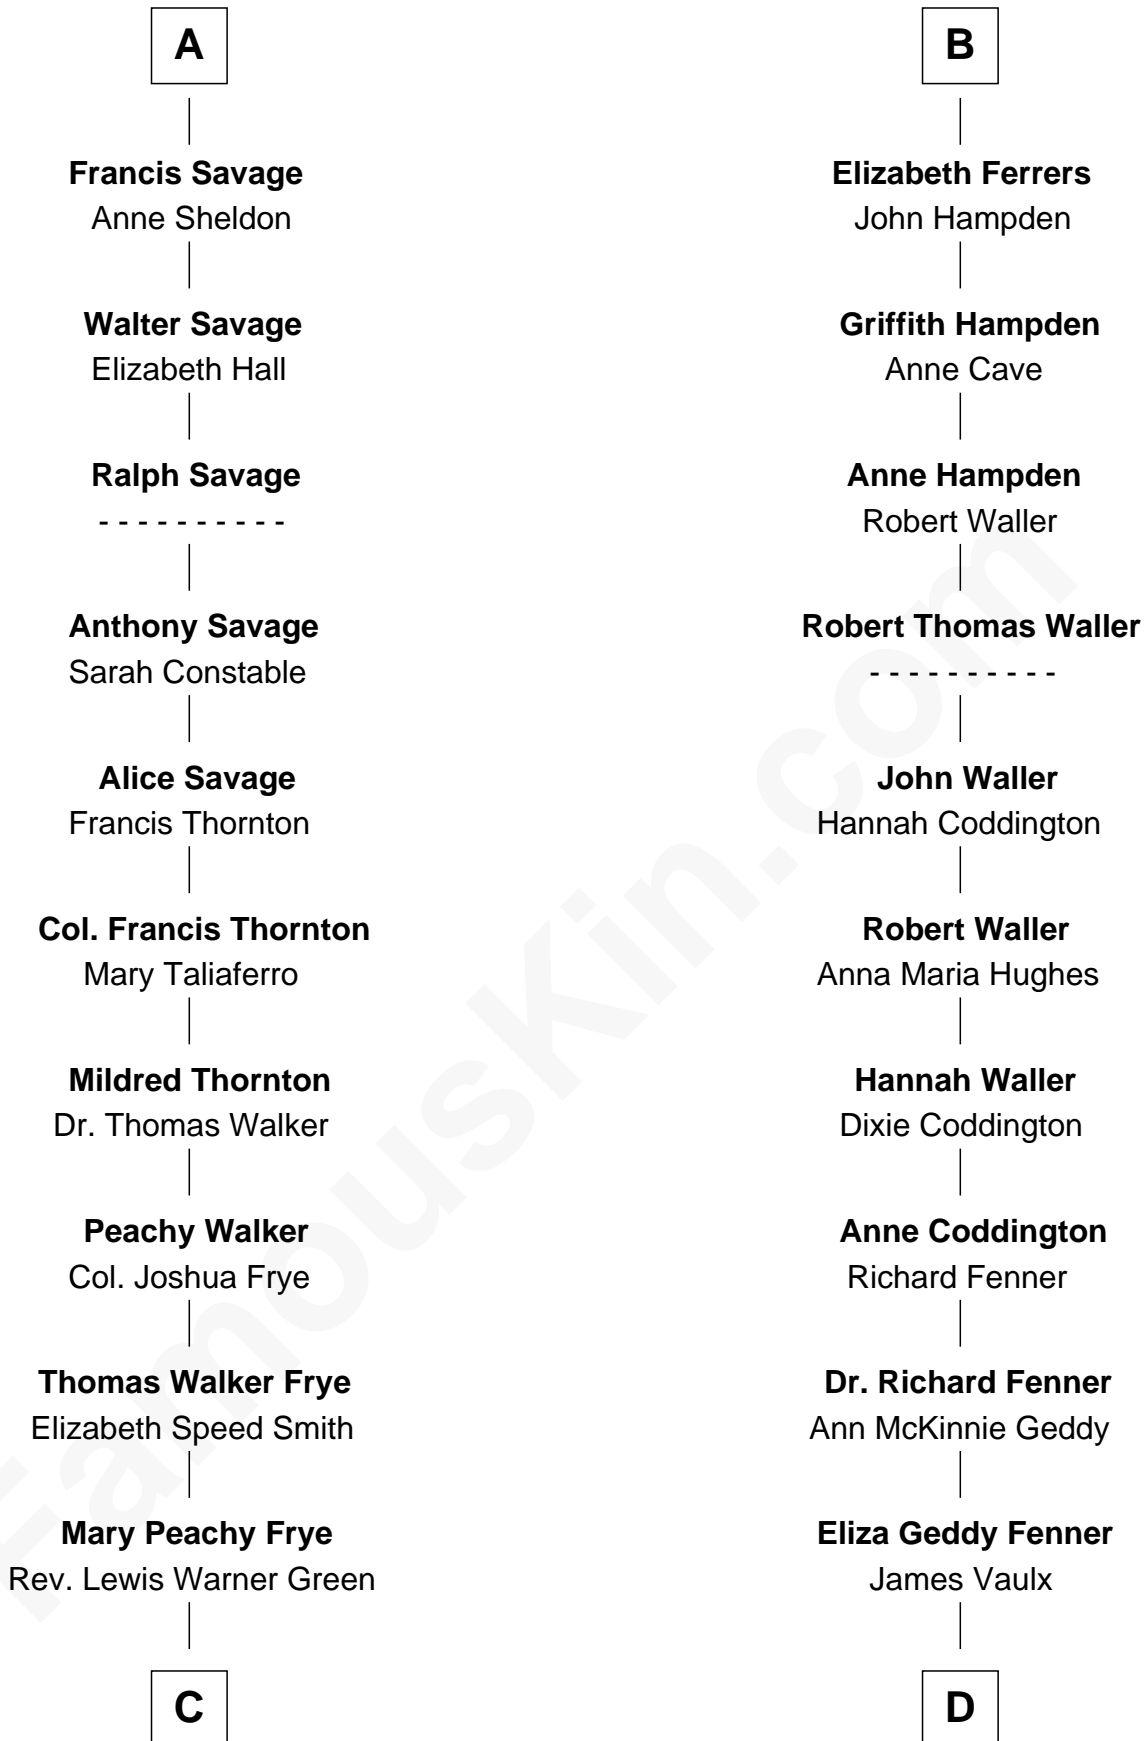

FamousKin.com Relationship Chart of

Adlai Stevenson II

31st Governor of Illinois

19th cousin 1 time removed of

John McCain

U.S. Senator from Arizona

Bartholomew de Badlesmere

Margaret de Clare

Sir William de Ros

Maud de Roos

John de Welles

Margery de Welles

Stephen le Scrope

Maude le Scrope

Sir Baldwin Freville

Elizabeth Freville

Sir Thomas Ferrers

Sir Henry Ferrers

Margaret Heckstall

Sir Edward Ferrers

Constance Brome

B

C

Letitia Green
Adlai Ewing Stevenson

Lewis Green Stevenson
Helen Louise Davis

Adlai Stevenson II
31st Governor of Illinois

D

James Junius Vaulx
Margaret Garside

Katherine Davey Vaulx
Adm. John Sidney McCain

Adm. John Sidney McCain
Roberta Wright