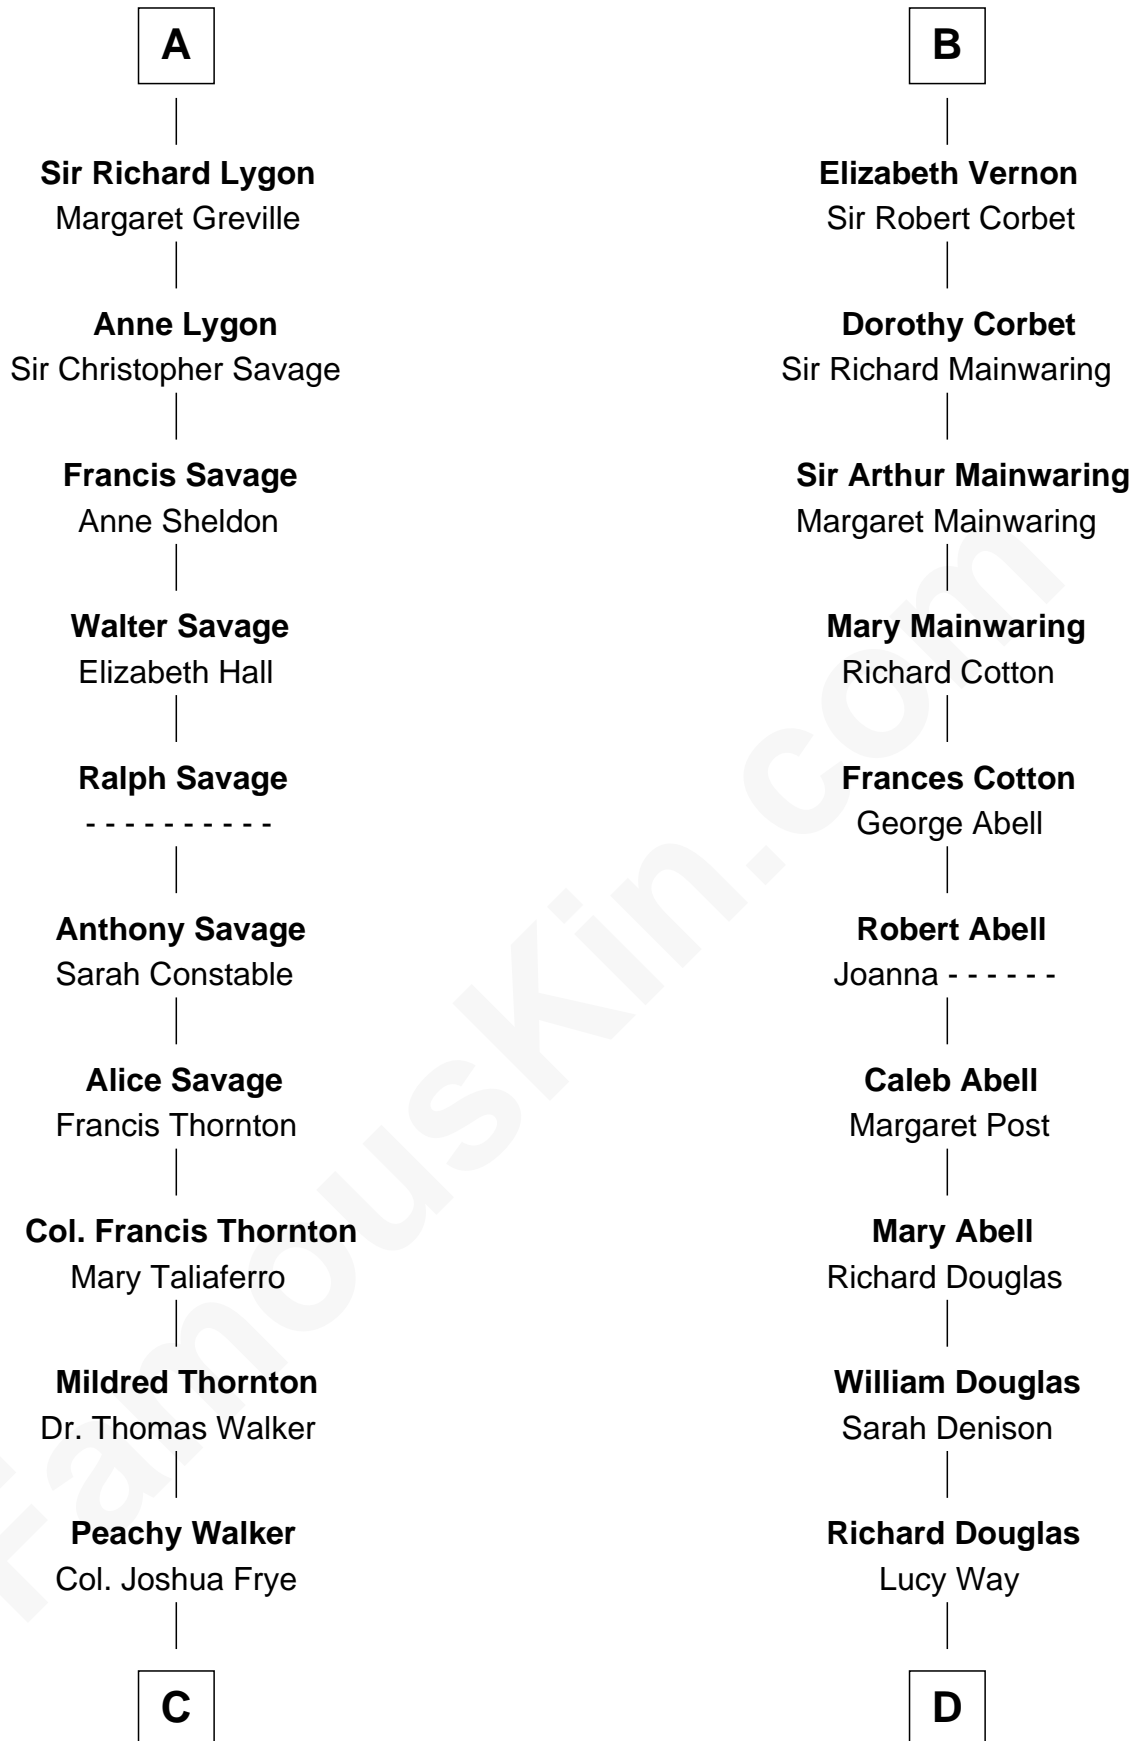

# FamousKin.com Relationship Chart of

**Adlai Stevenson II**

*31st Governor of Illinois*

20th cousin 1 time removed of

**Melvyn Douglas**

*Movie Actor*

**C**

**Thomas Walker Frye**  
Elizabeth Speed Smith

**Mary Peachy Frye**  
Rev. Lewis Warner Green

**Letitia Green**  
Adlai Ewing Stevenson

**Lewis Green Stevenson**  
Helen Louise Davis

**Adlai Stevenson II**  
*31st Governor of Illinois*

**D**

**Erskine Douglas**  
Sophia Garrett

**Emma Jane Douglas**  
Col. George Taliaferro Shackelford

**Lena Priscilla Shackelford**  
Edouard Gregory Hesselberg

**Melvyn Douglas**  
*Movie Actor*