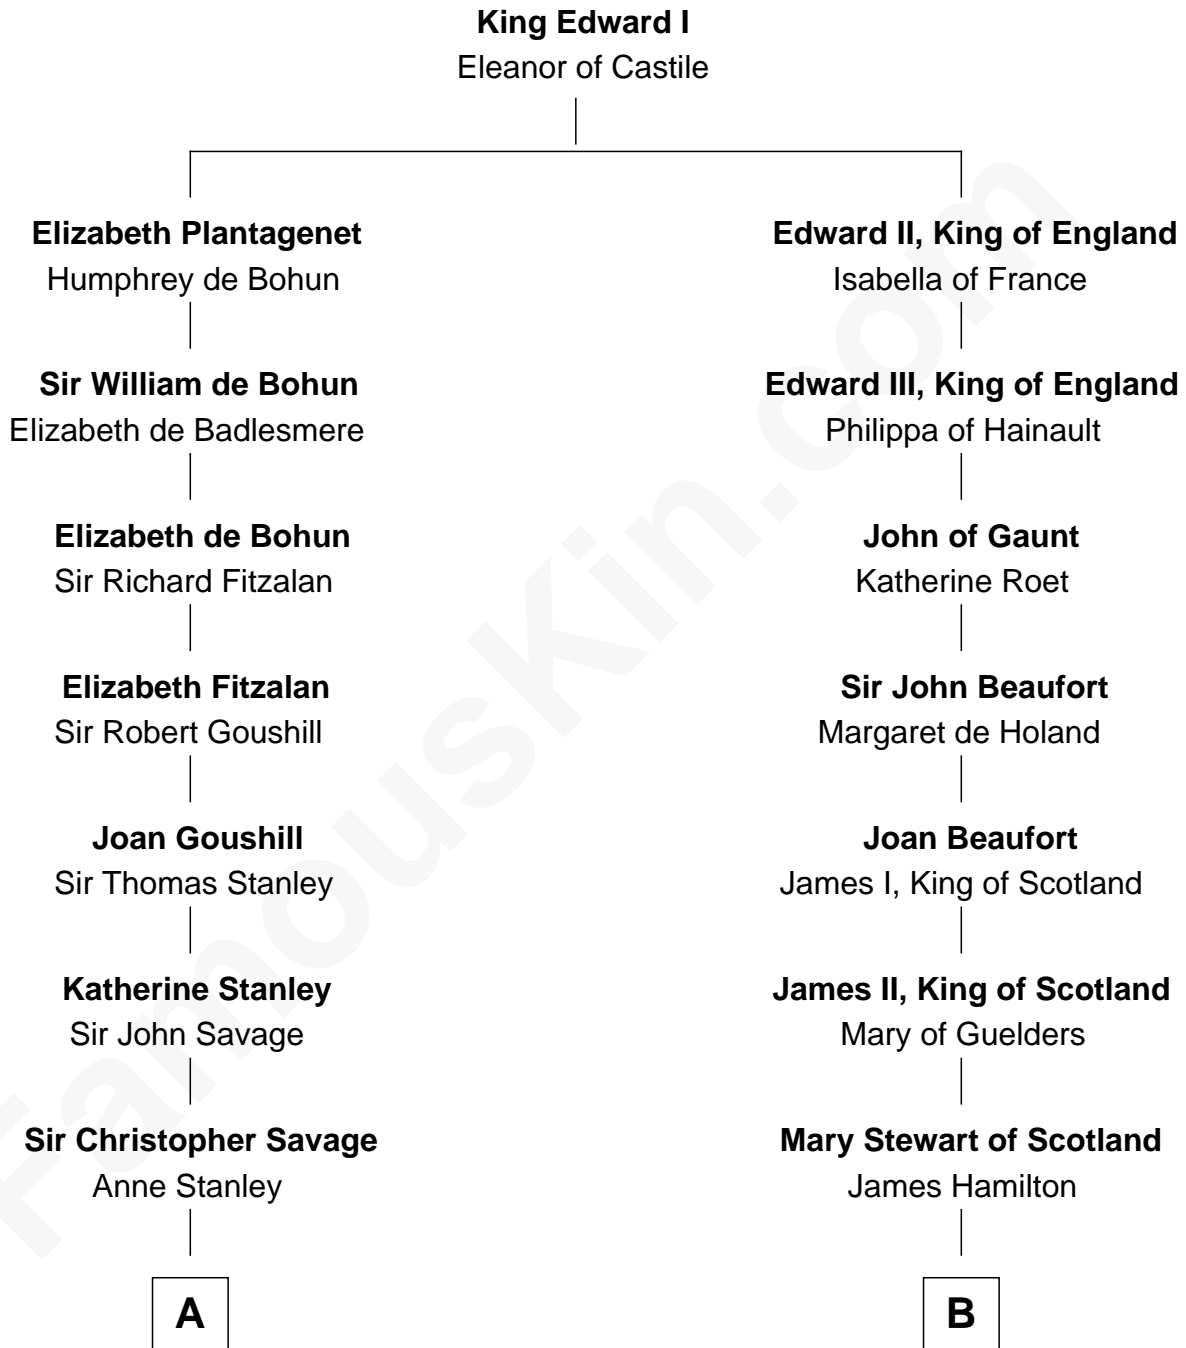

FamousKin.com Relationship Chart of

Adlai Stevenson II

31st Governor of Illinois

17th cousin 3 times removed of

Alexander Hamilton

1st U.S. Secretary of the Treasury

C

—
Mary Peachy Frye
Rev. Lewis Warner Green

—
Letitia Green
Adlai Ewing Stevenson

—
Lewis Green Stevenson
Helen Louise Davis

—
Adlai Stevenson II
31st Governor of Illinois

FamousKin.com