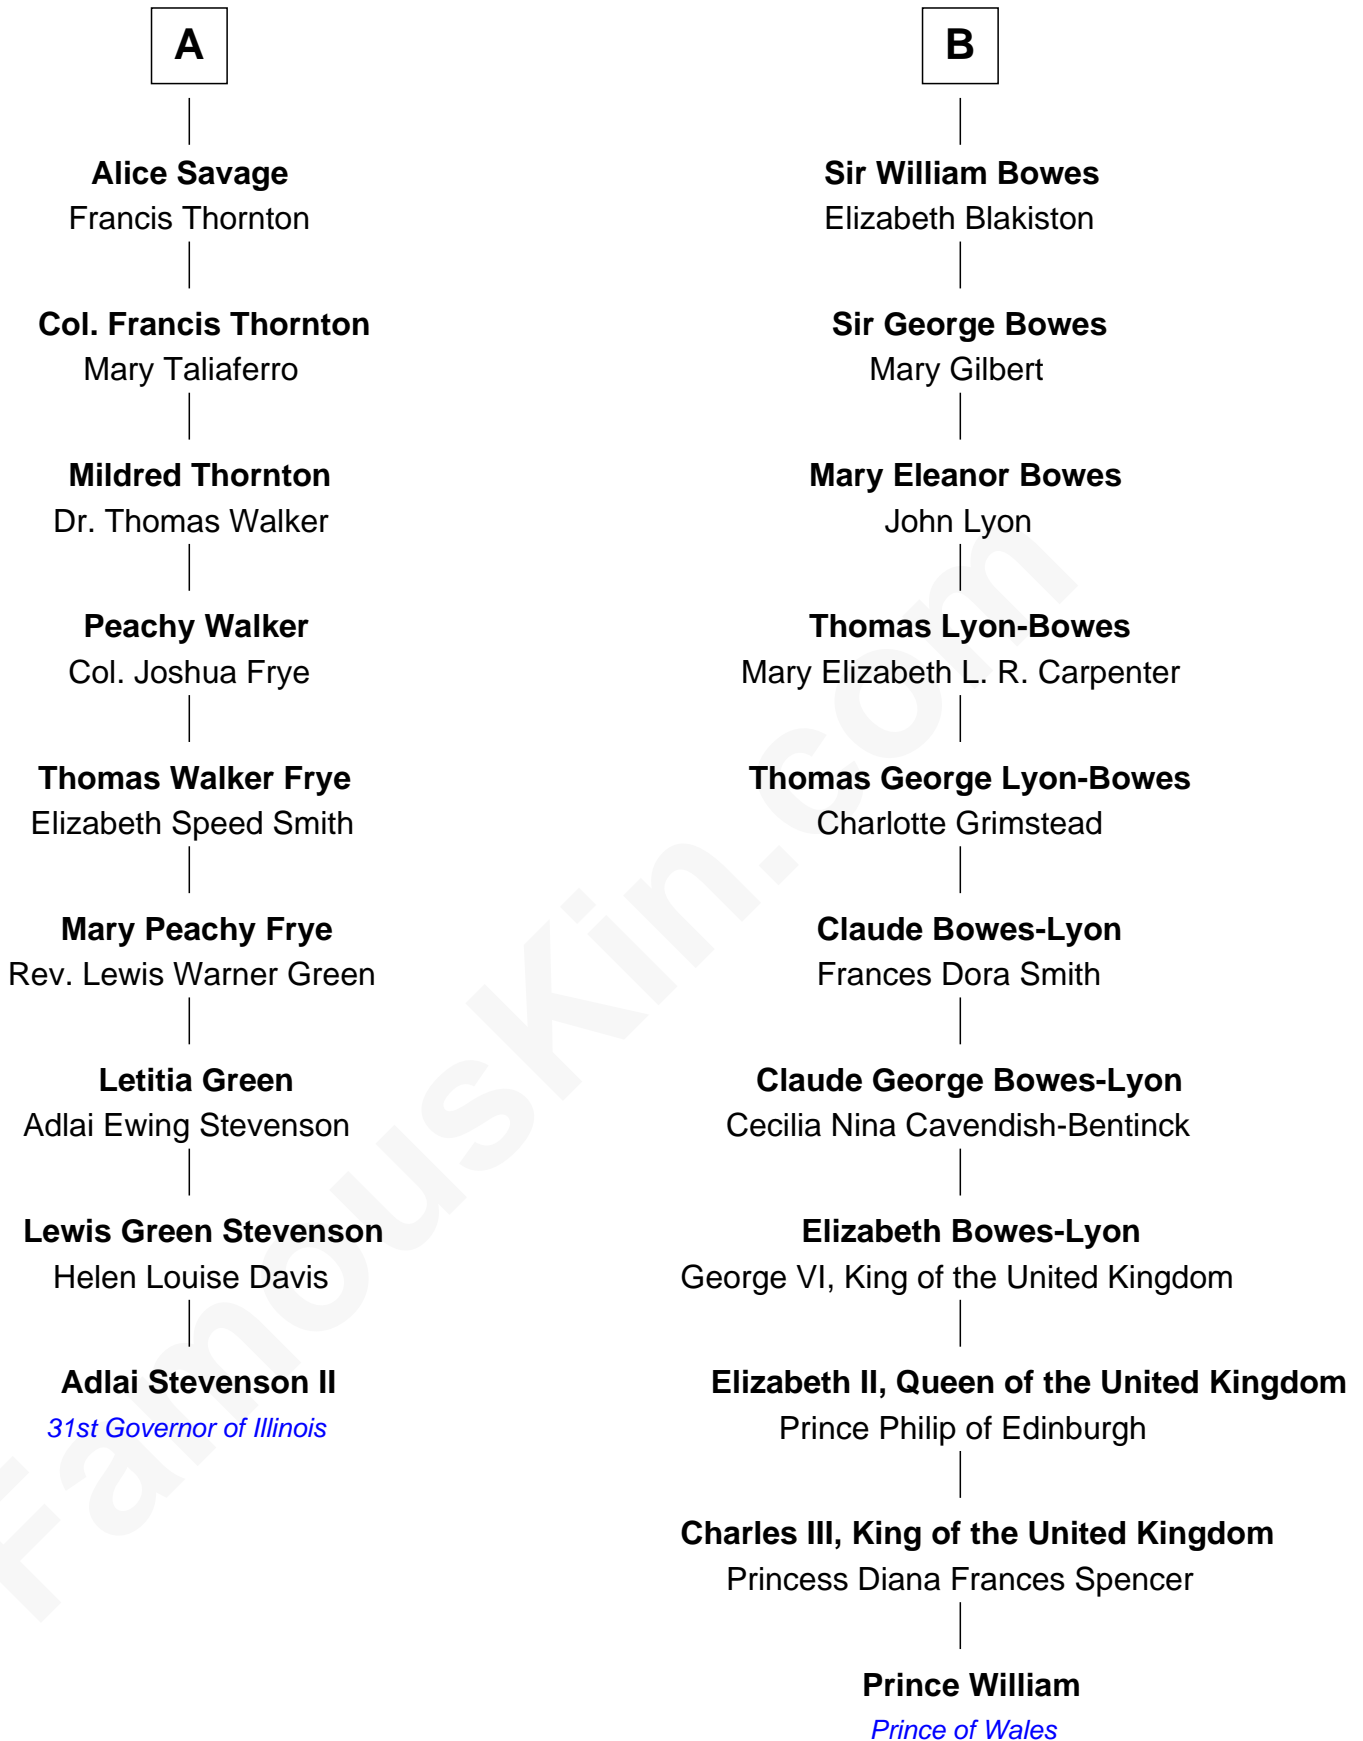

William photo by [InSapphoWeTrust](#) [(CC BY-SA 2.0)](#)