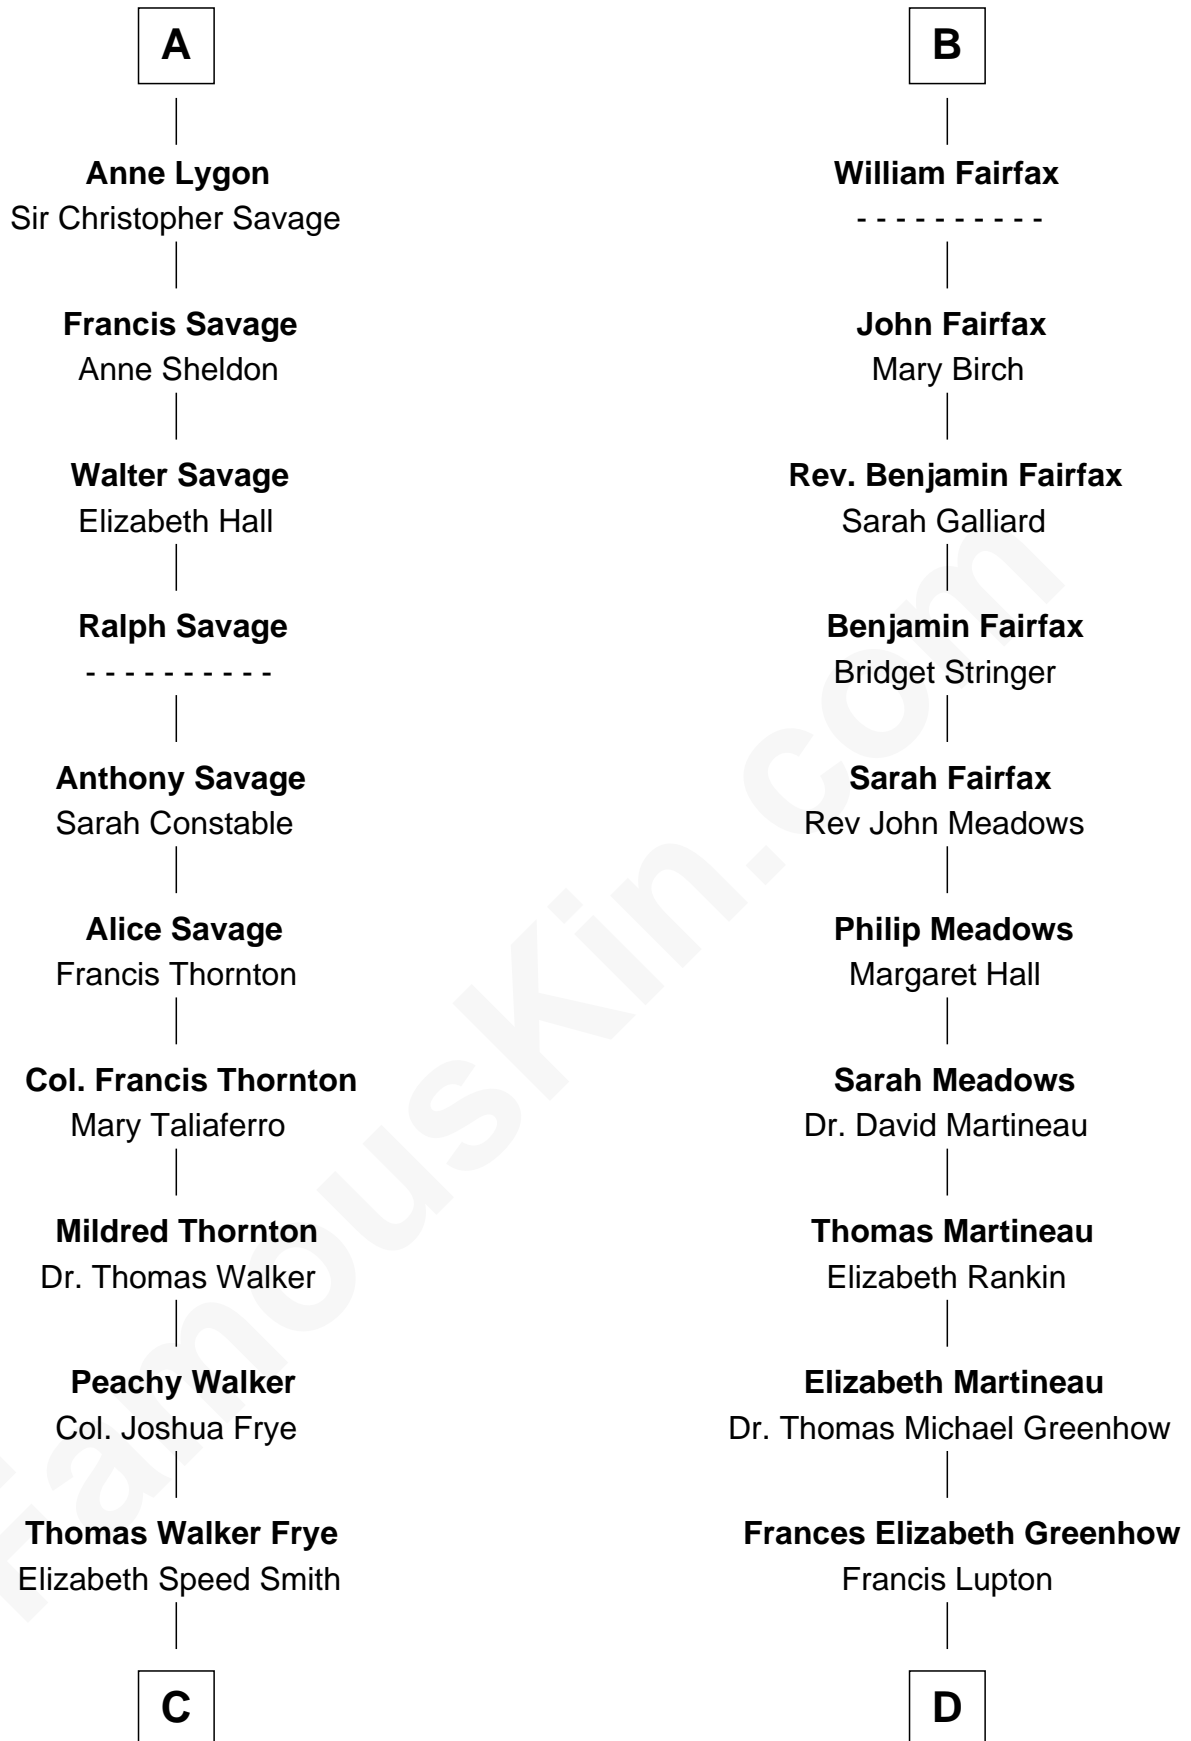

# FamousKin.com Relationship Chart of

**Adlai Stevenson II**

*31st Governor of Illinois*

20th cousin 1 time removed of

**Catherine Middleton**

*Princess of Wales*

**Ralph de Stafford**

Margaret de Audley

**C**

**Mary Peachy Frye**  
Rev. Lewis Warner Green

**Letitia Green**  
Adlai Ewing Stevenson

**Lewis Green Stevenson**  
Helen Louise Davis

**Adlai Stevenson II**  
*31st Governor of Illinois*

**D**

**Francis Martineau Lupton**  
Harriet Albina Davis

**Olive Christina Lupton**  
Richard Noel Middleton

**Peter Francis Middleton**  
Valerie Glassborow

**Michael Francis Middleton**  
Carole Elizabeth Goldsmith

**Catherine Middleton**  
*Princess of Wales*