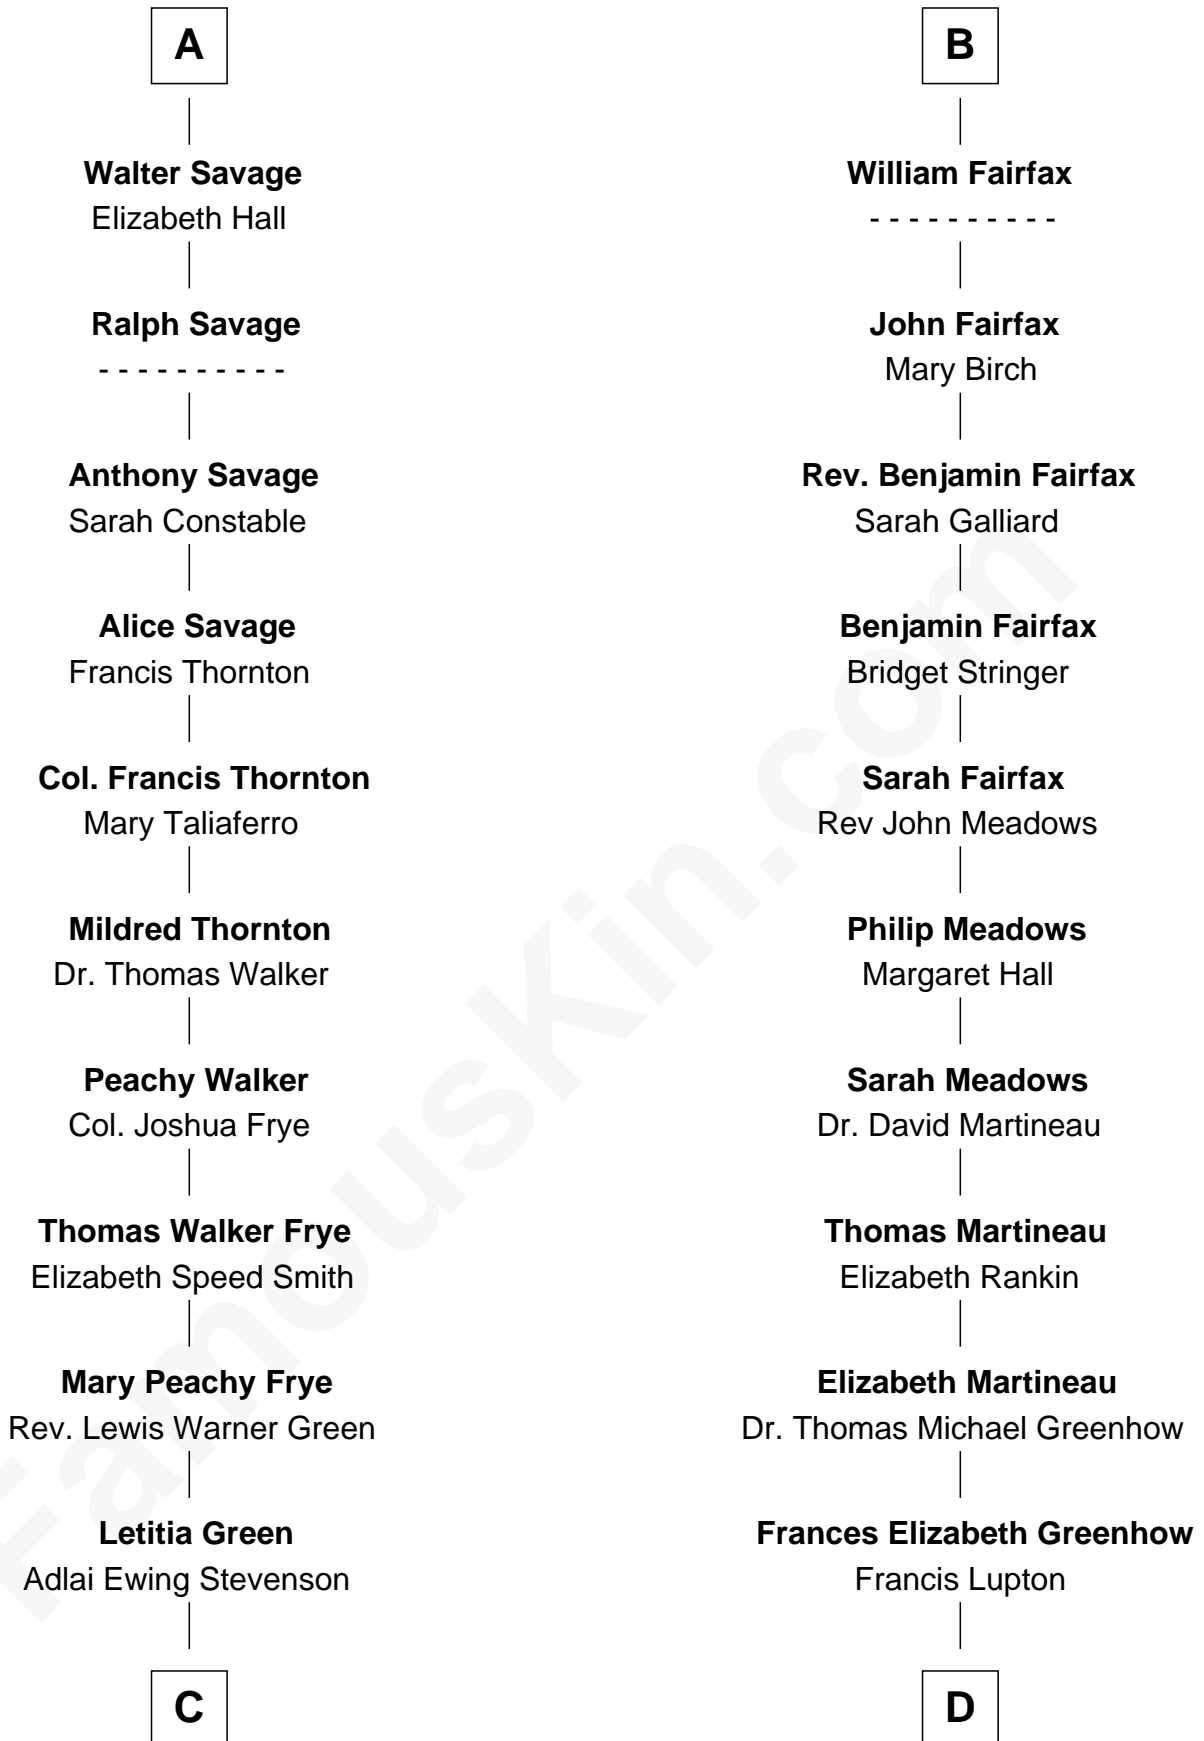

FamousKin.com Relationship Chart of

Adlai Stevenson II

31st Governor of Illinois

18th cousin 3 times removed of

Catherine Middleton

Princess of Wales

C

Lewis Green Stevenson

Helen Louise Davis

Adlai Stevenson II

31st Governor of Illinois

D

Francis Martineau Lupton

Harriet Albina Davis

Olive Christina Lupton

Richard Noel Middleton