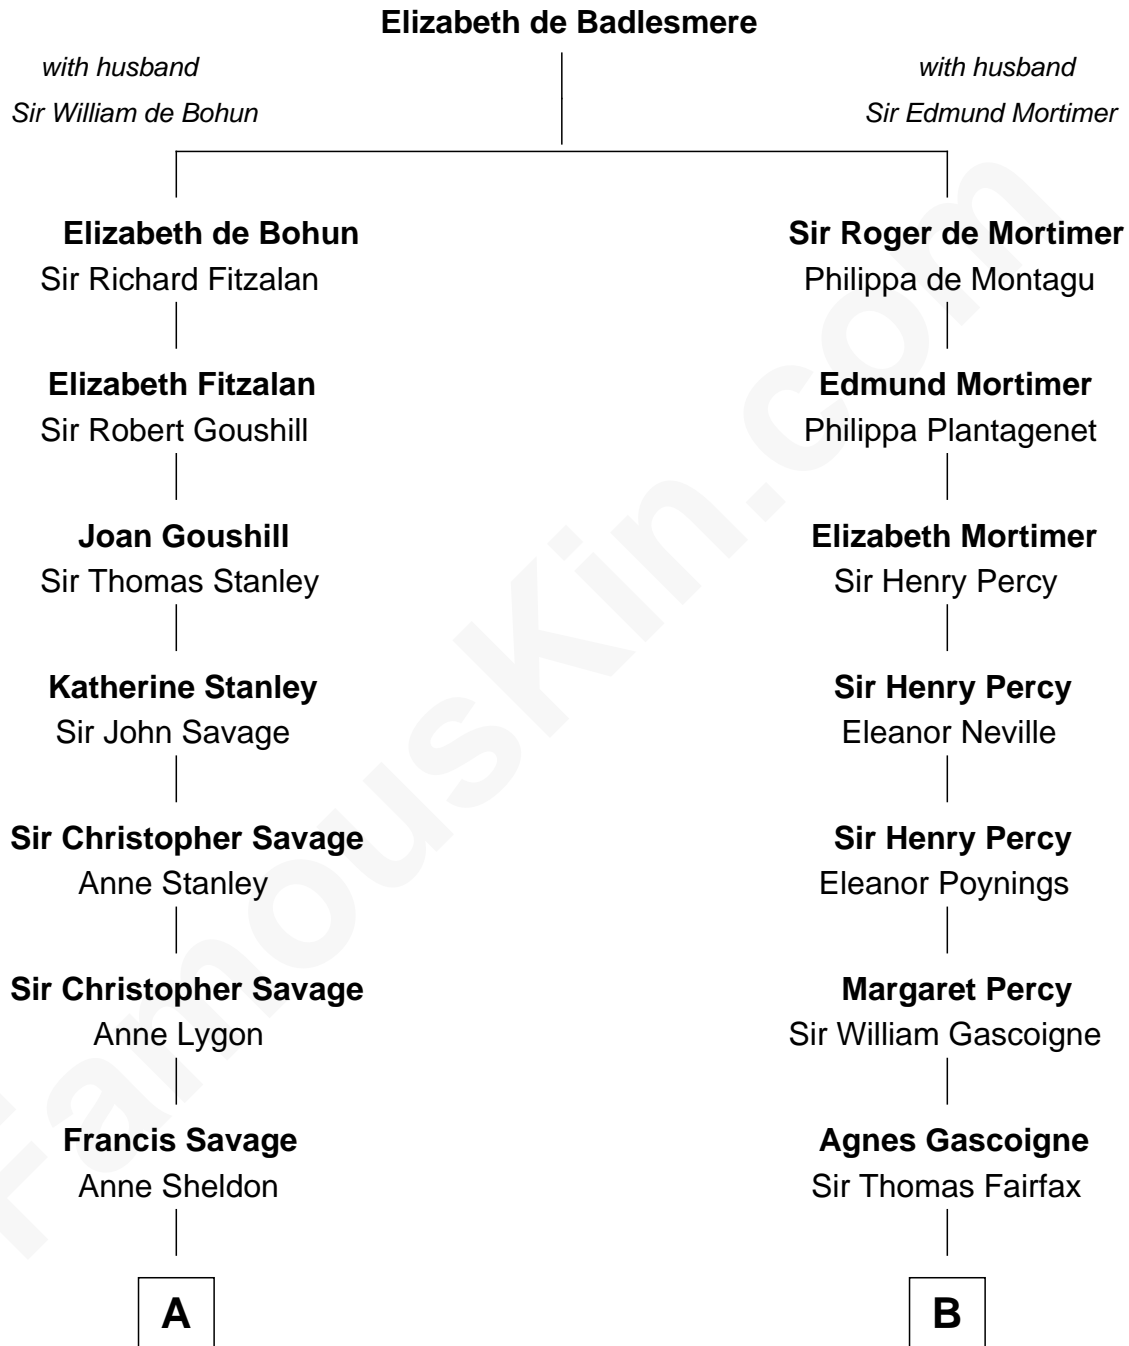

FamousKin.com Relationship Chart of

Adlai Stevenson II

31st Governor of Illinois

18th cousin 3 times removed of

Catherine Middleton

Princess of Wales

C

Lewis Green Stevenson

Helen Louise Davis

Adlai Stevenson II

31st Governor of Illinois

D

Francis Martineau Lupton

Harriet Albina Davis

Olive Christina Lupton

Richard Noel Middleton