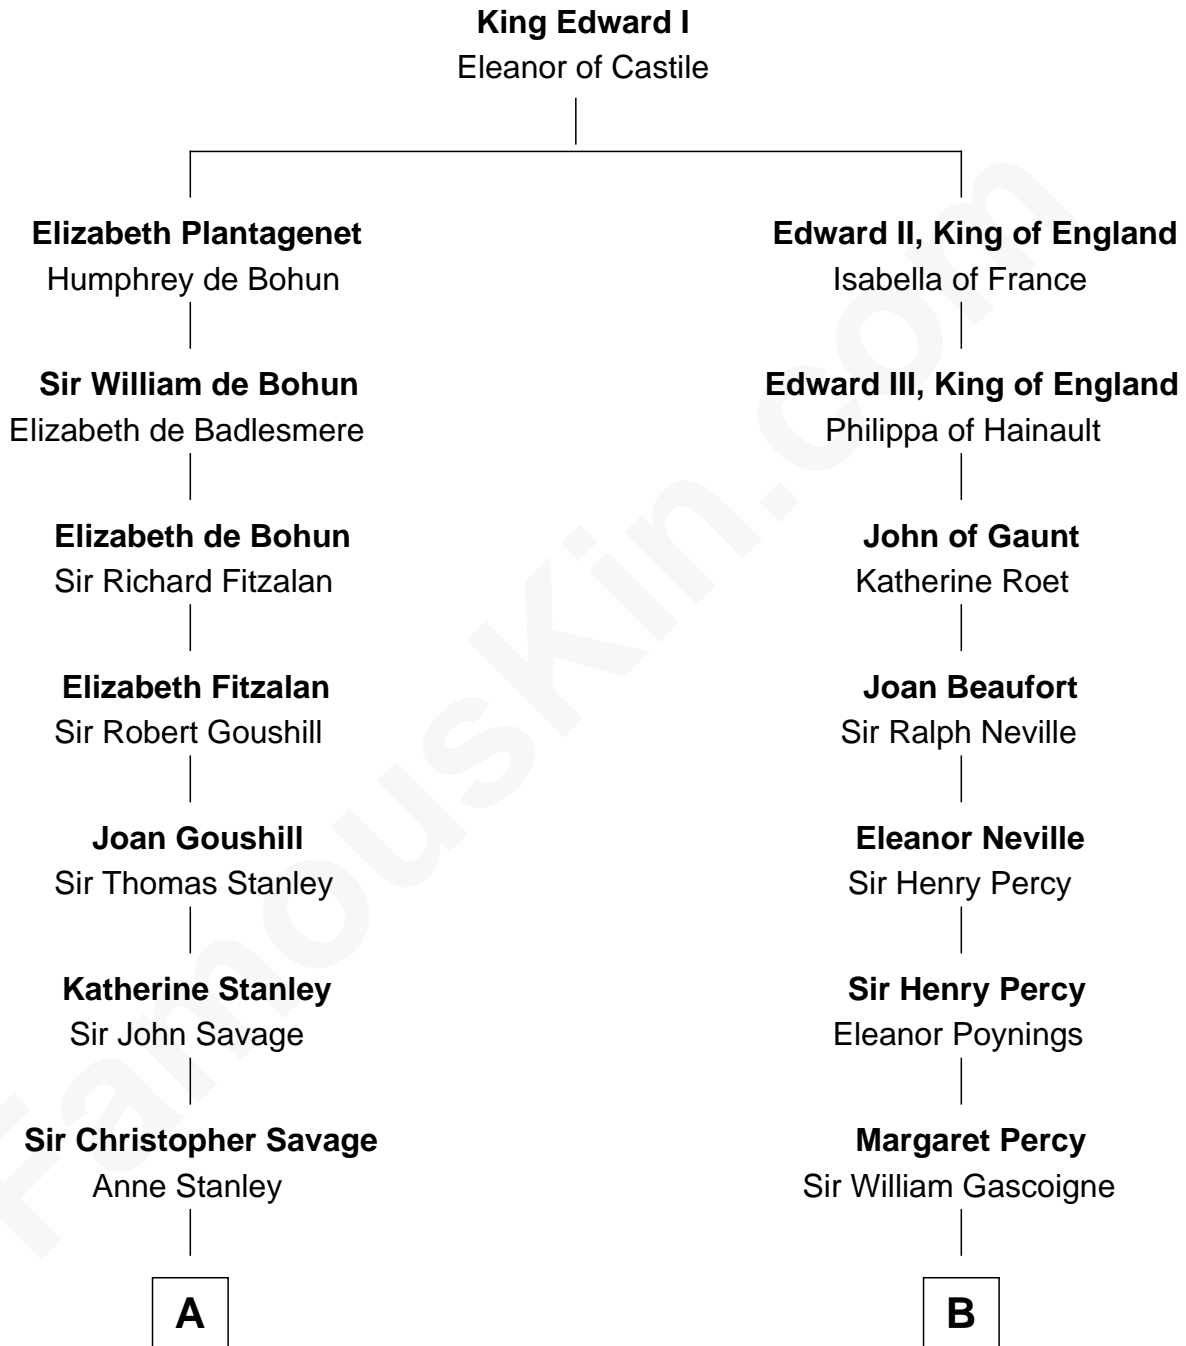

# FamousKin.com Relationship Chart of

**Adlai Stevenson II**

*31st Governor of Illinois*

16th cousin 4 times removed of

**Harriet Martineau**

*Author of The Hour and the Man*

**C**

—  
**Mary Peachy Frye**  
Rev. Lewis Warner Green

—  
**Letitia Green**  
Adlai Ewing Stevenson

—  
**Lewis Green Stevenson**  
Helen Louise Davis

—  
**Adlai Stevenson II**  
*31st Governor of Illinois*

FamousKin.com