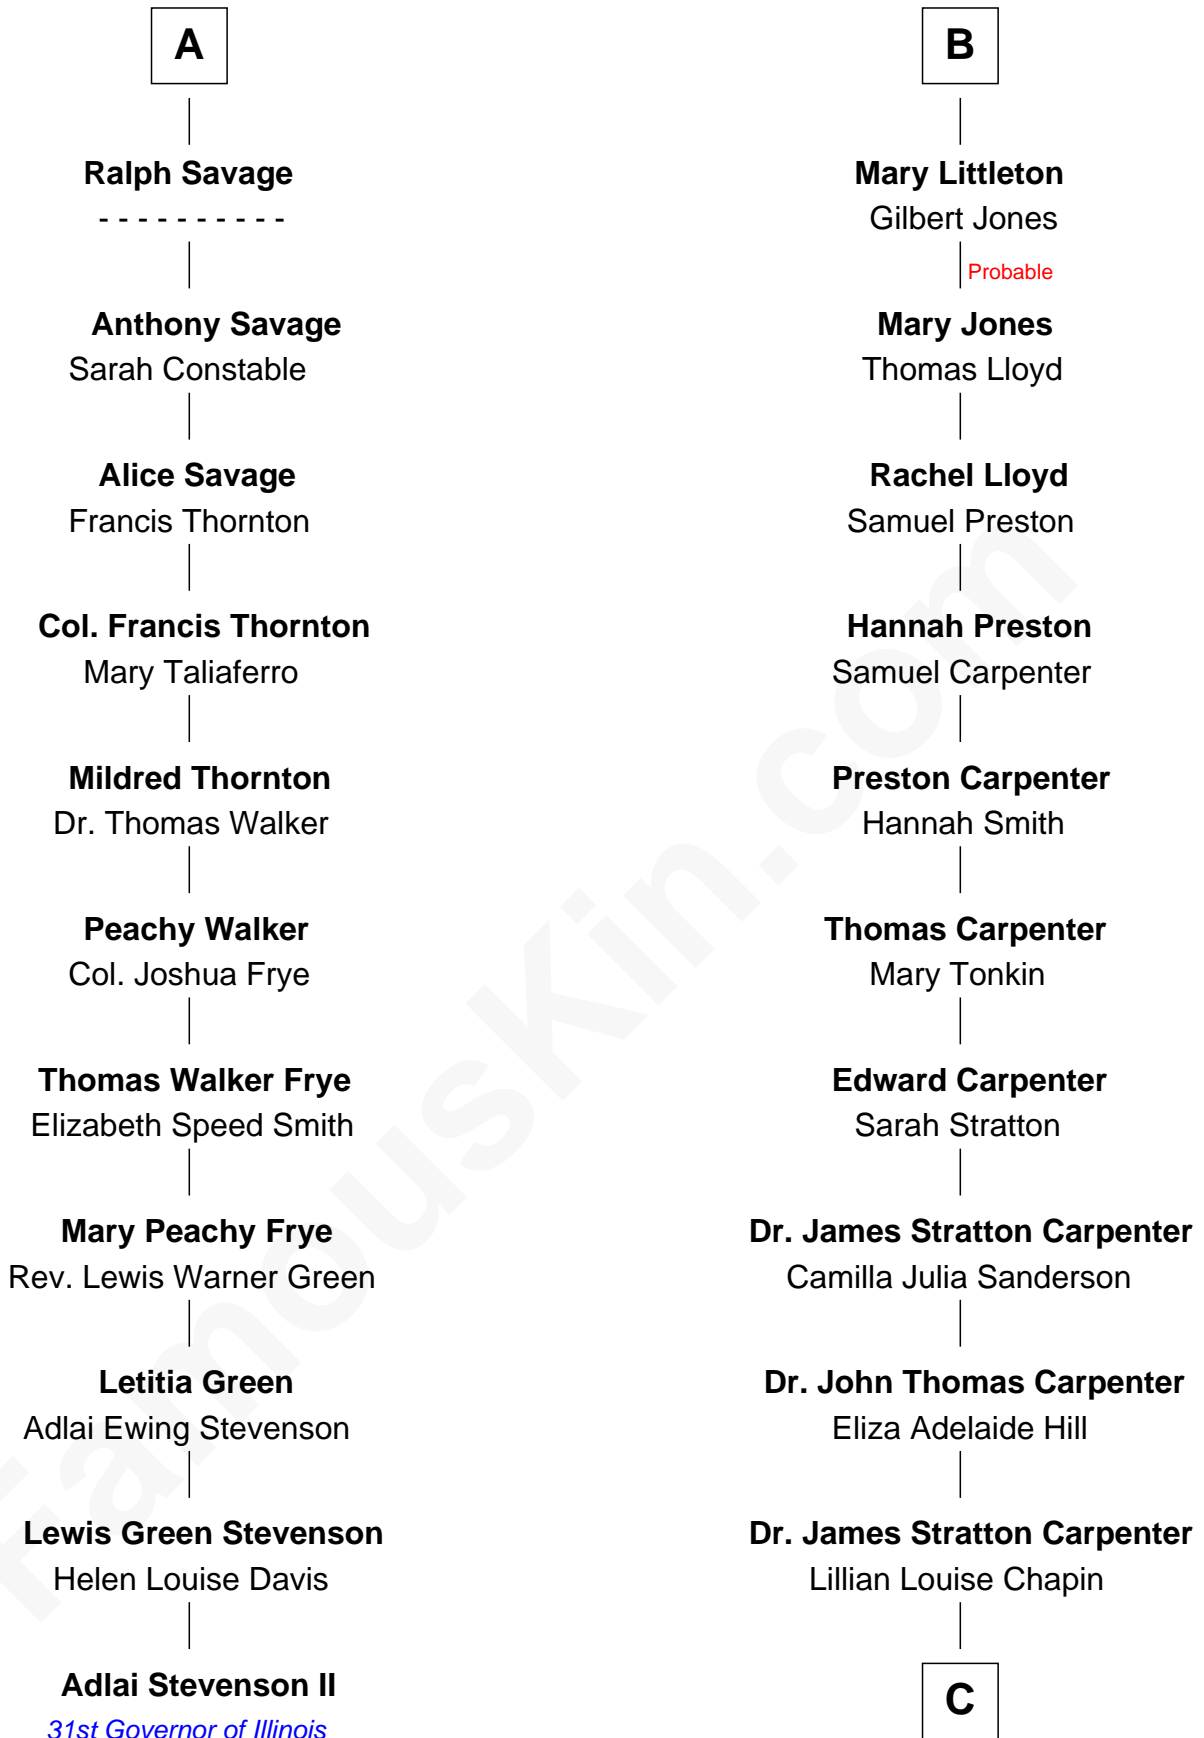

# FamousKin.com Relationship Chart of

**Adlai Stevenson II**

*31st Governor of Illinois*

17th cousin 2 times removed of

**Mary Chapin Carpenter**

*Singer and Songwriter*

**Sir Edmund Ferrers**

Ellen Roche

**C**

—  
**Chapin Carpenter**

Ruth Smythe

—  
**Chapin Carpenter**

Mary Bowie Robertson

—  
**Mary Chapin Carpenter**

*Singer and Songwriter*

FamousKin.com