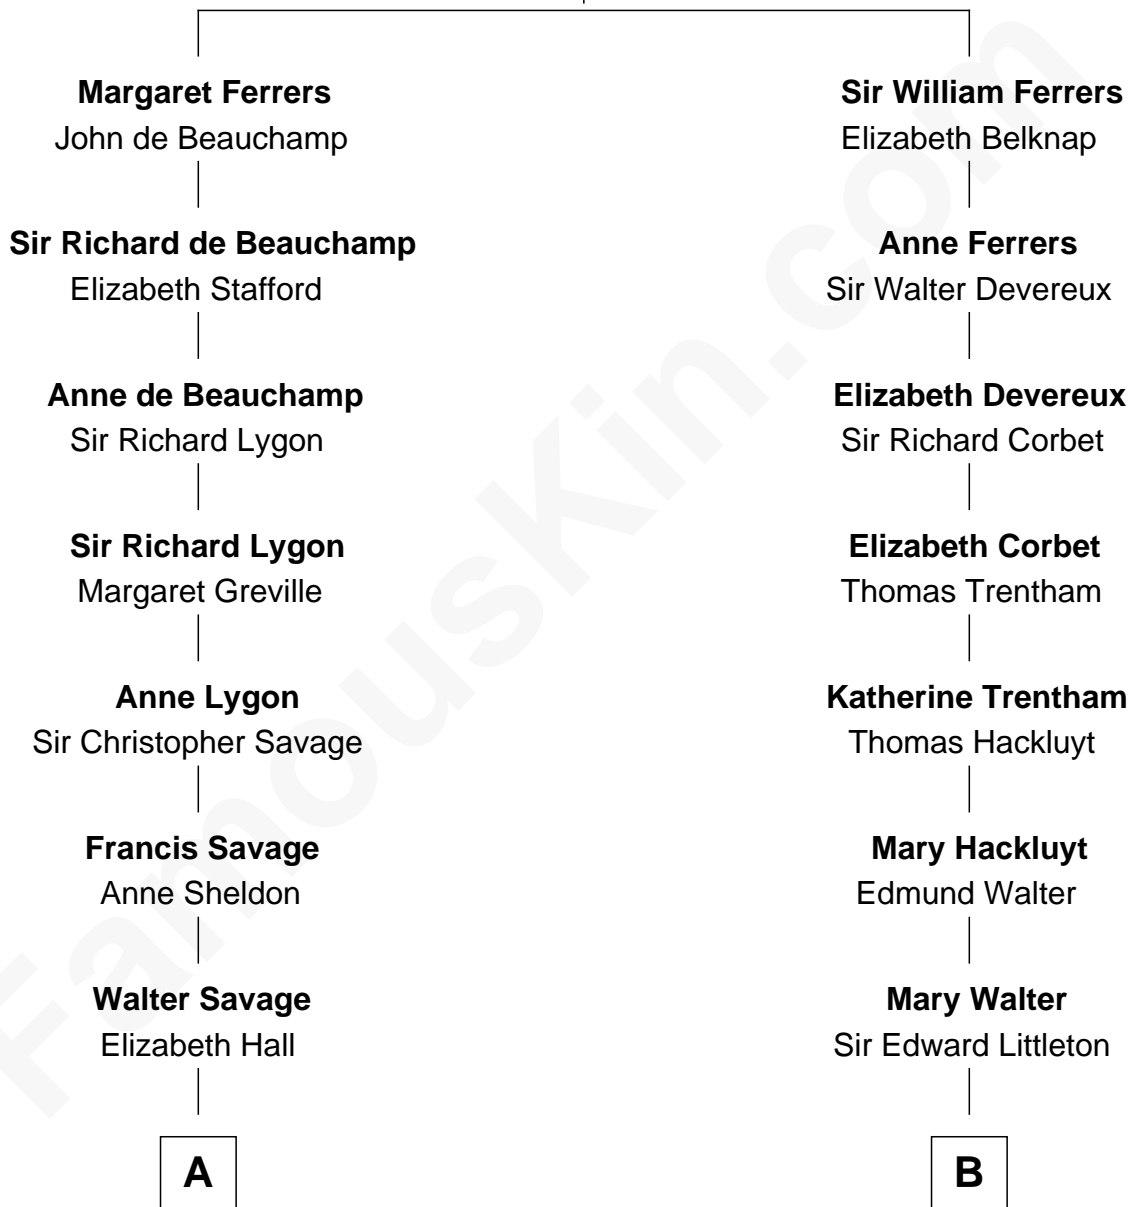

# FamousKin.com Relationship Chart of

**Adlai Stevenson II**

*31st Governor of Illinois*

17th cousin 2 times removed of

**Mary Chapin Carpenter**

*Singer and Songwriter*

**Sir Edmund Ferrers**

Ellen Roche

**C**

—  
**Chapin Carpenter**

Ruth Smythe

—  
**Chapin Carpenter**

Mary Bowie Robertson

—  
**Mary Chapin Carpenter**

*Singer and Songwriter*

FamousKin.com