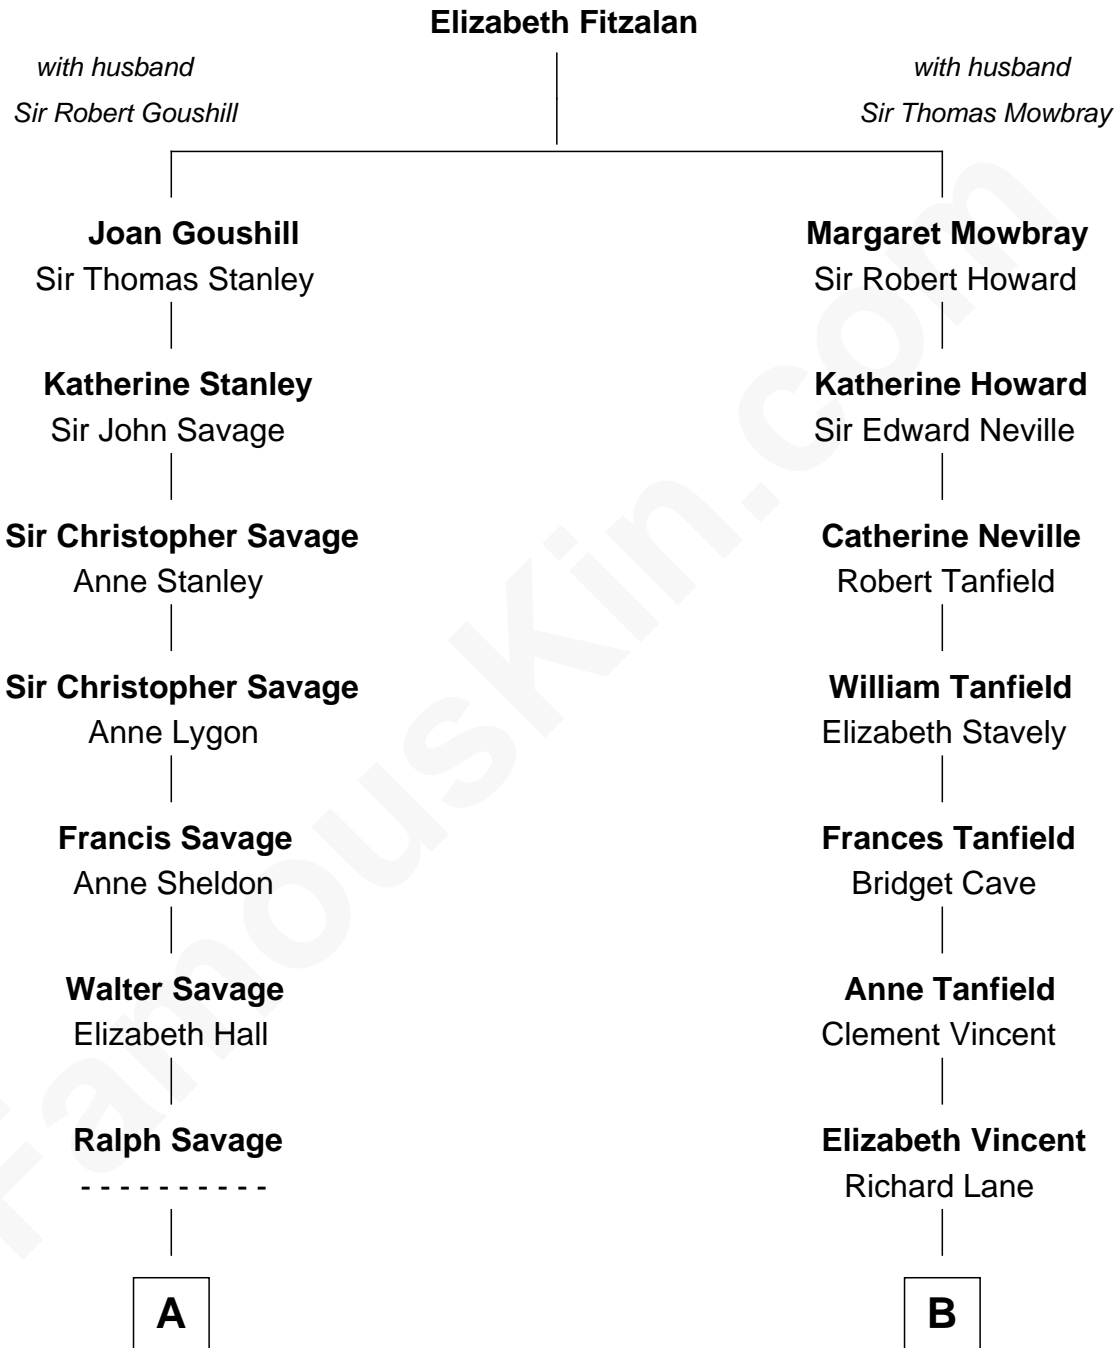

FamousKin.com Relationship Chart of

Adlai Stevenson II

31st Governor of Illinois

16th cousin 3 times removed of

Mary Chapin Carpenter

Singer and Songwriter

C

Harrison Marshall Robertson