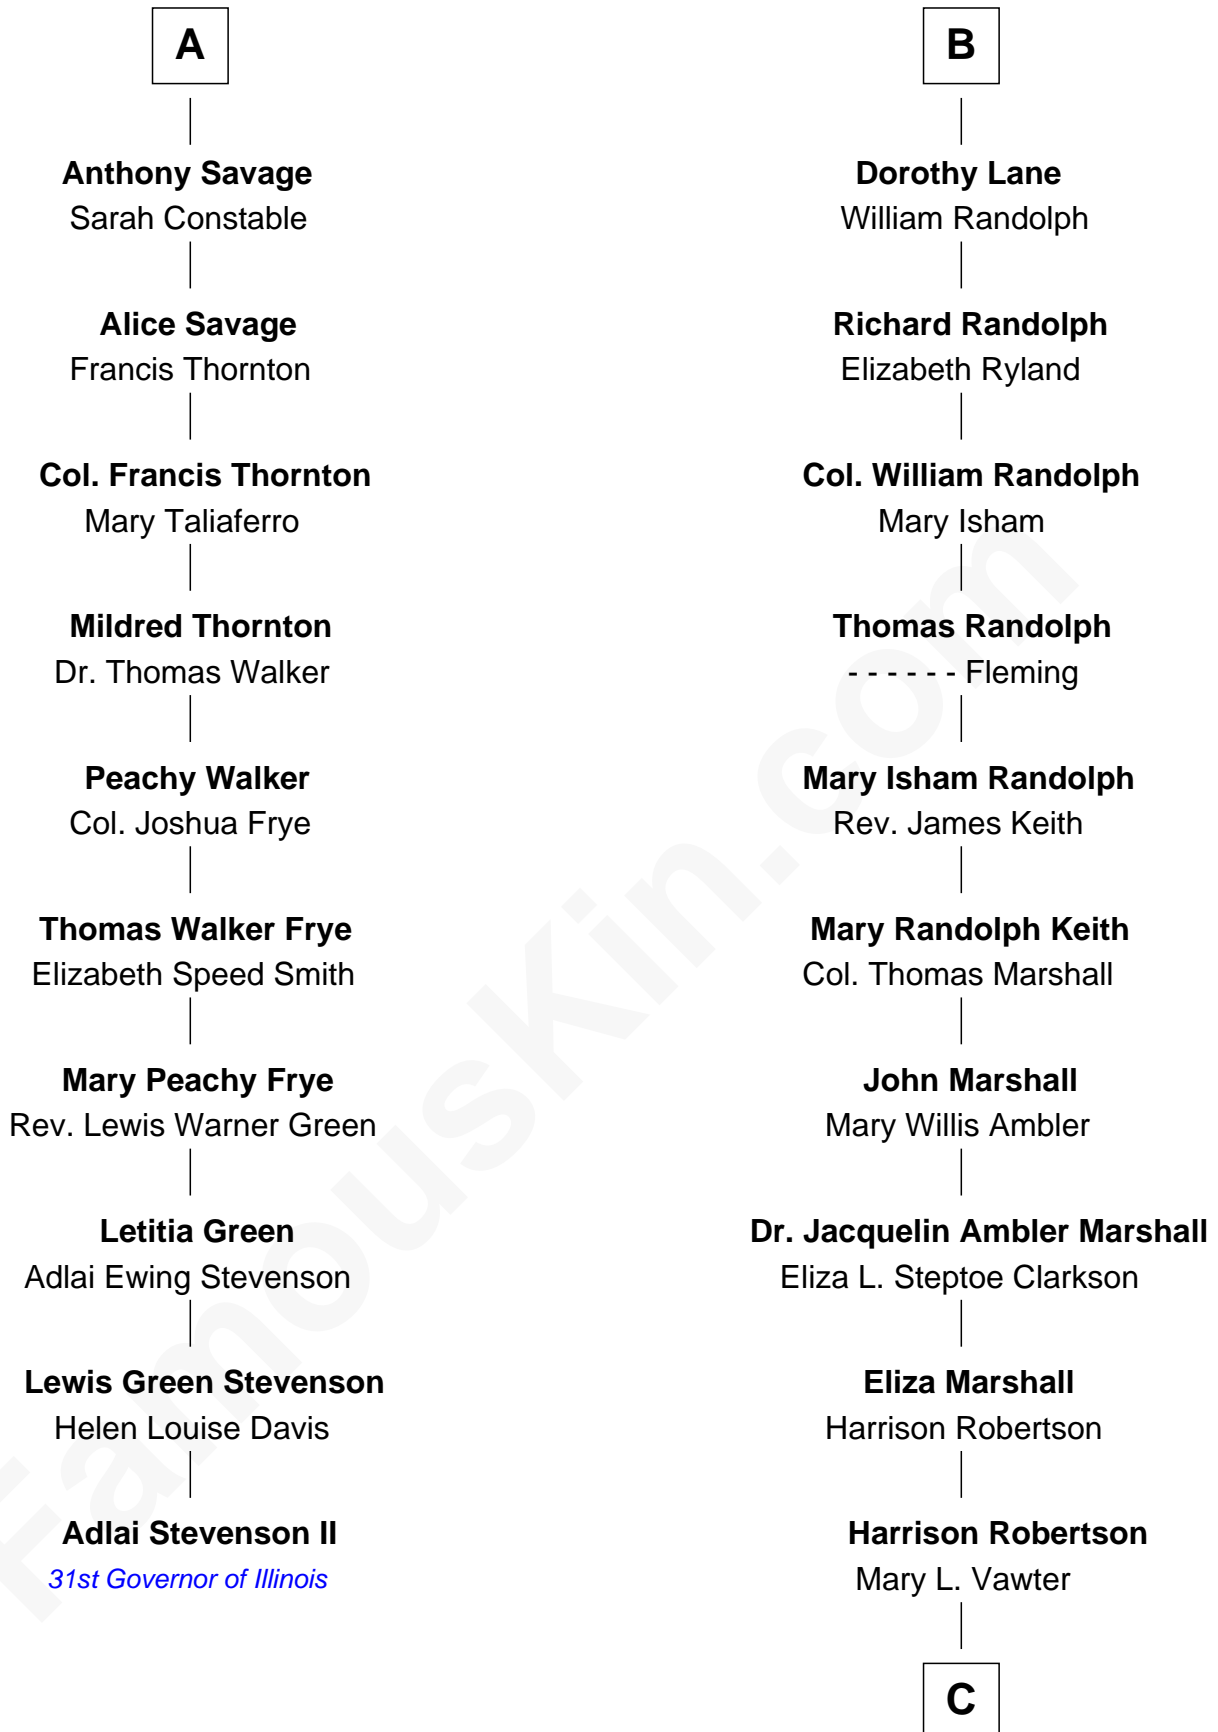

FamousKin.com Relationship Chart of

Adlai Stevenson II

31st Governor of Illinois

16th cousin 3 times removed of

Mary Chapin Carpenter

Singer and Songwriter

C

Harrison Marshall Robertson