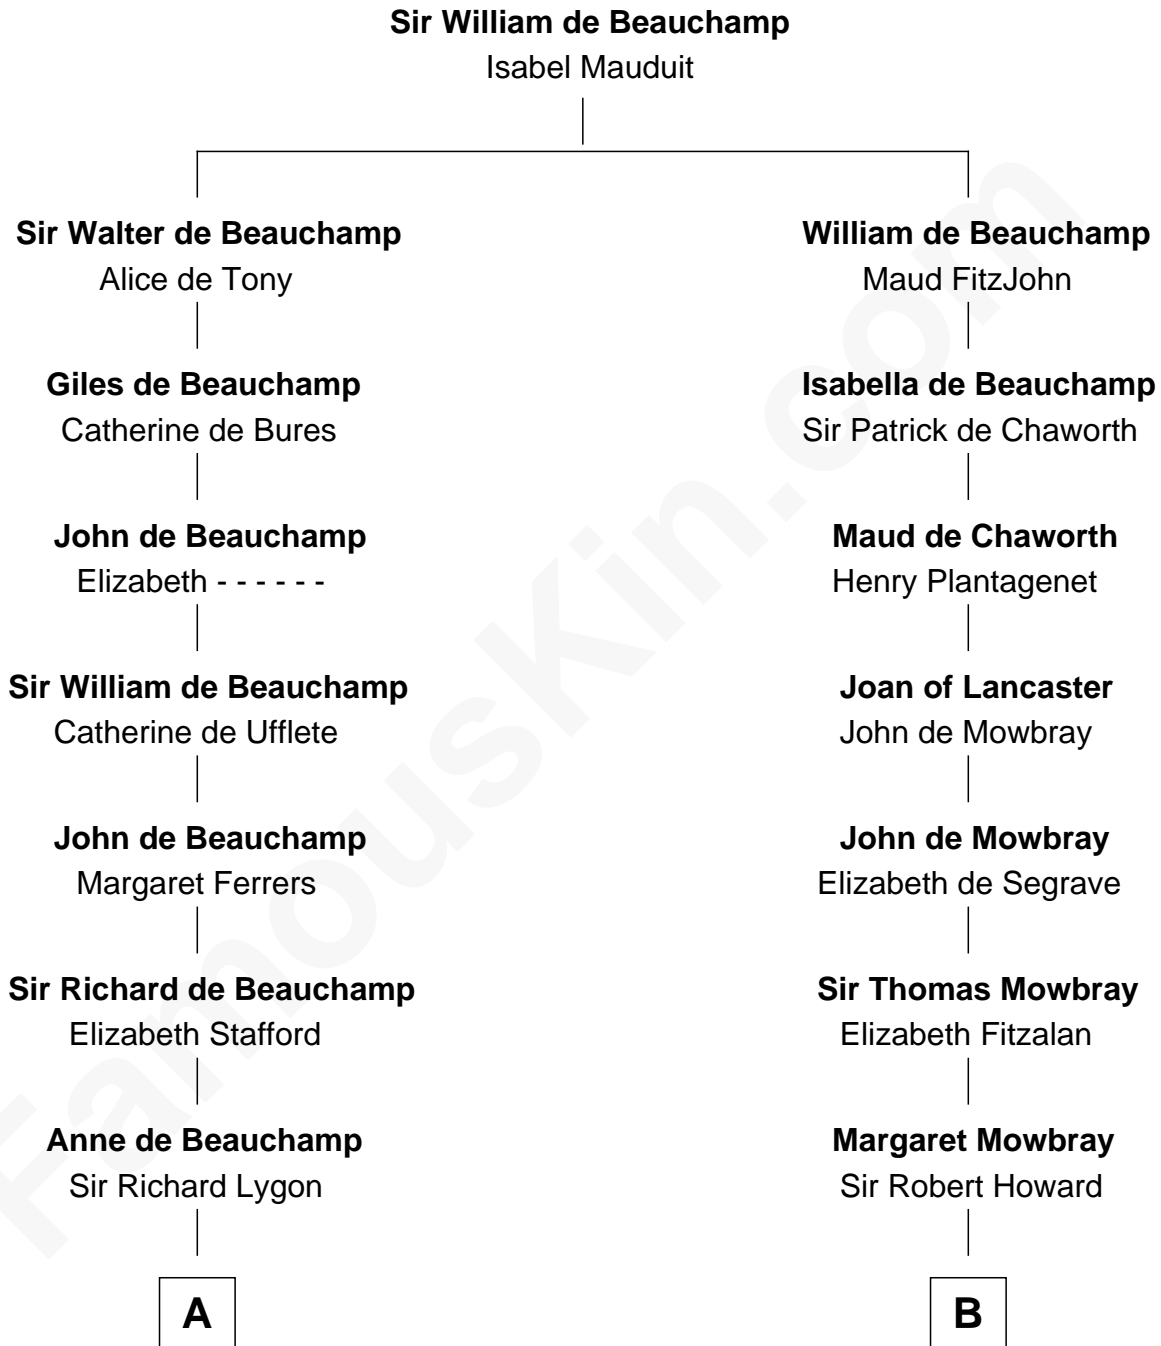

FamousKin.com Relationship Chart of

Adlai Stevenson II

31st Governor of Illinois

19th cousin 2 times removed of

John Marshall

4th Chief Justice of the U.S. Supreme Court

C

Thomas Walker Frye
Elizabeth Speed Smith

Mary Peachy Frye
Rev. Lewis Warner Green

Letitia Green
Adlai Ewing Stevenson

Lewis Green Stevenson
Helen Louise Davis

Adlai Stevenson II
31st Governor of Illinois

D

Mary Isham Randolph
Rev. James Keith

Mary Randolph Keith
Col. Thomas Marshall

John Marshall
U.S. Supreme Court Chief Justice

FamousKin.com