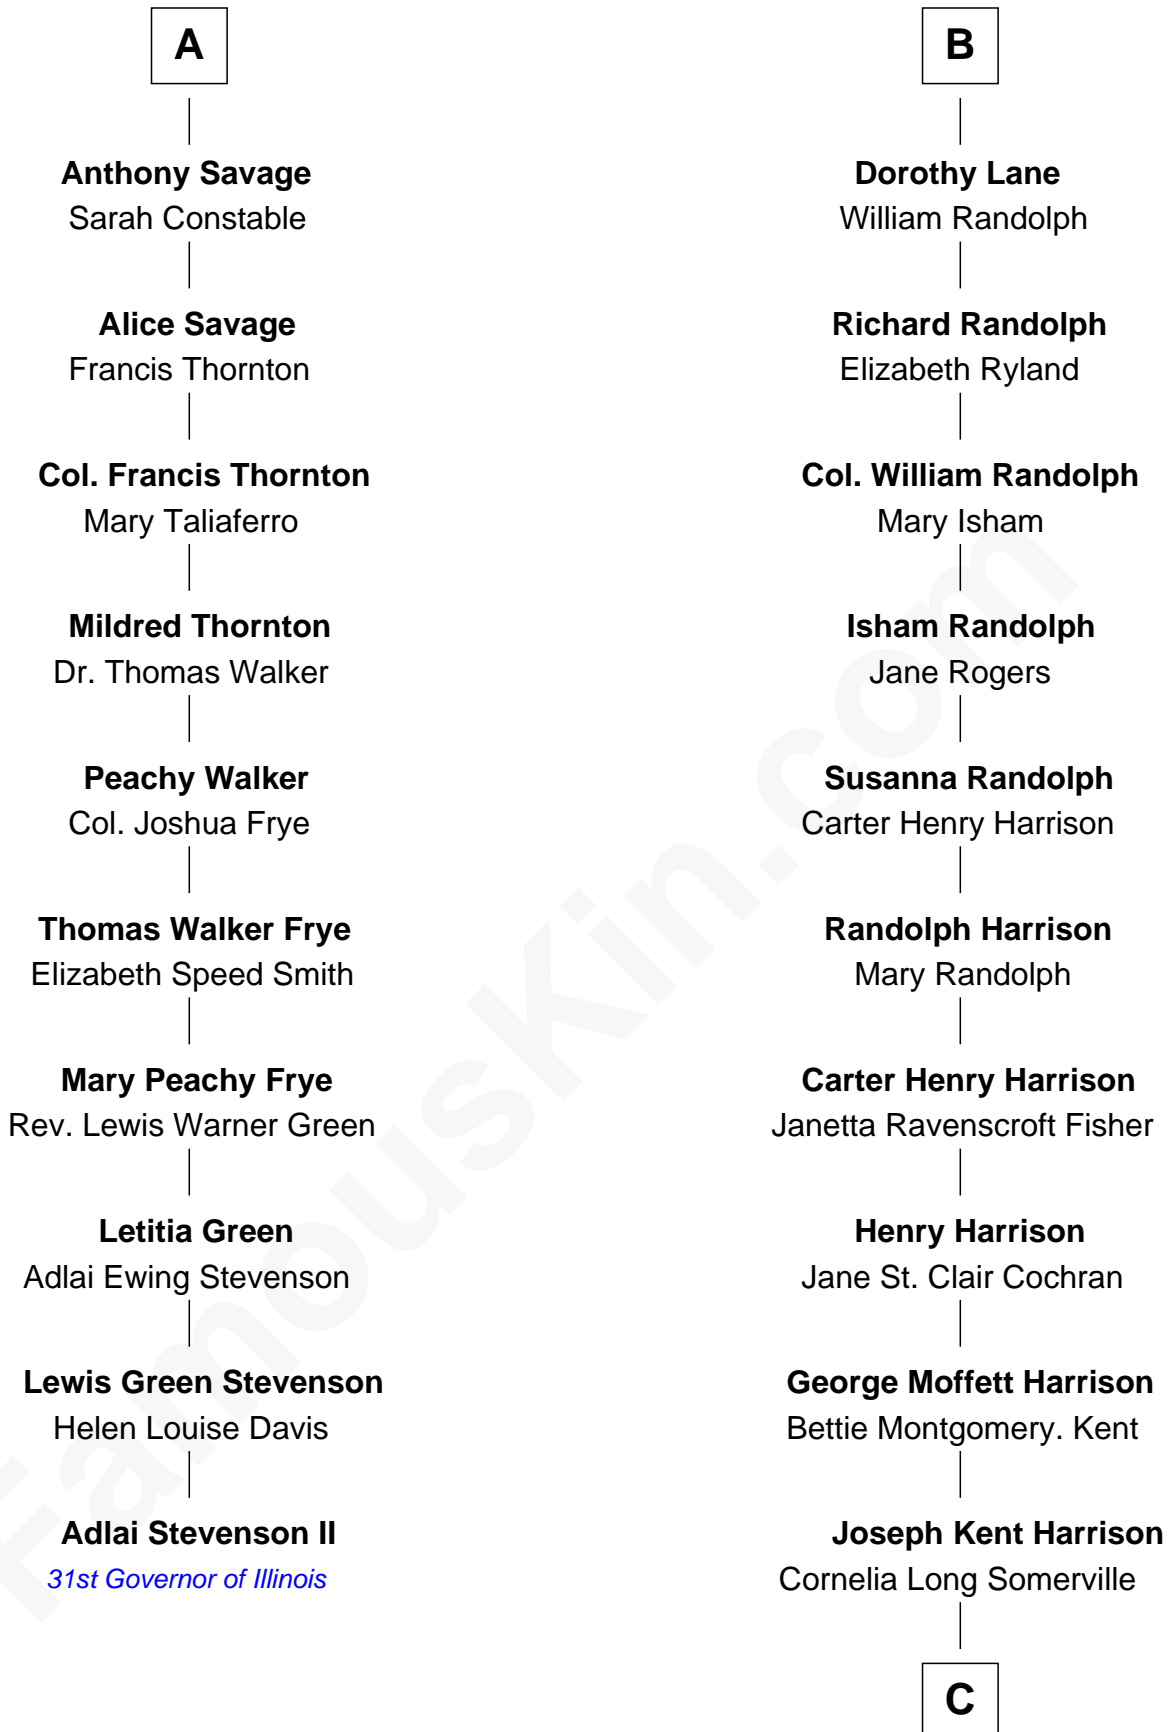

FamousKin.com Relationship Chart of

Adlai Stevenson II

31st Governor of Illinois

16th cousin 3 times removed of

Edward Norton

Movie Actor

Elizabeth Fitzalan

with husband
Sir Robert Goushill

with husband
Sir Thomas Mowbray

C

Betty Kent Harrison
Edward Mower Norton

Edward Mower Norton
Lydia Robinson Rouse

Edward Norton
Movie Actor

FamousKin.com