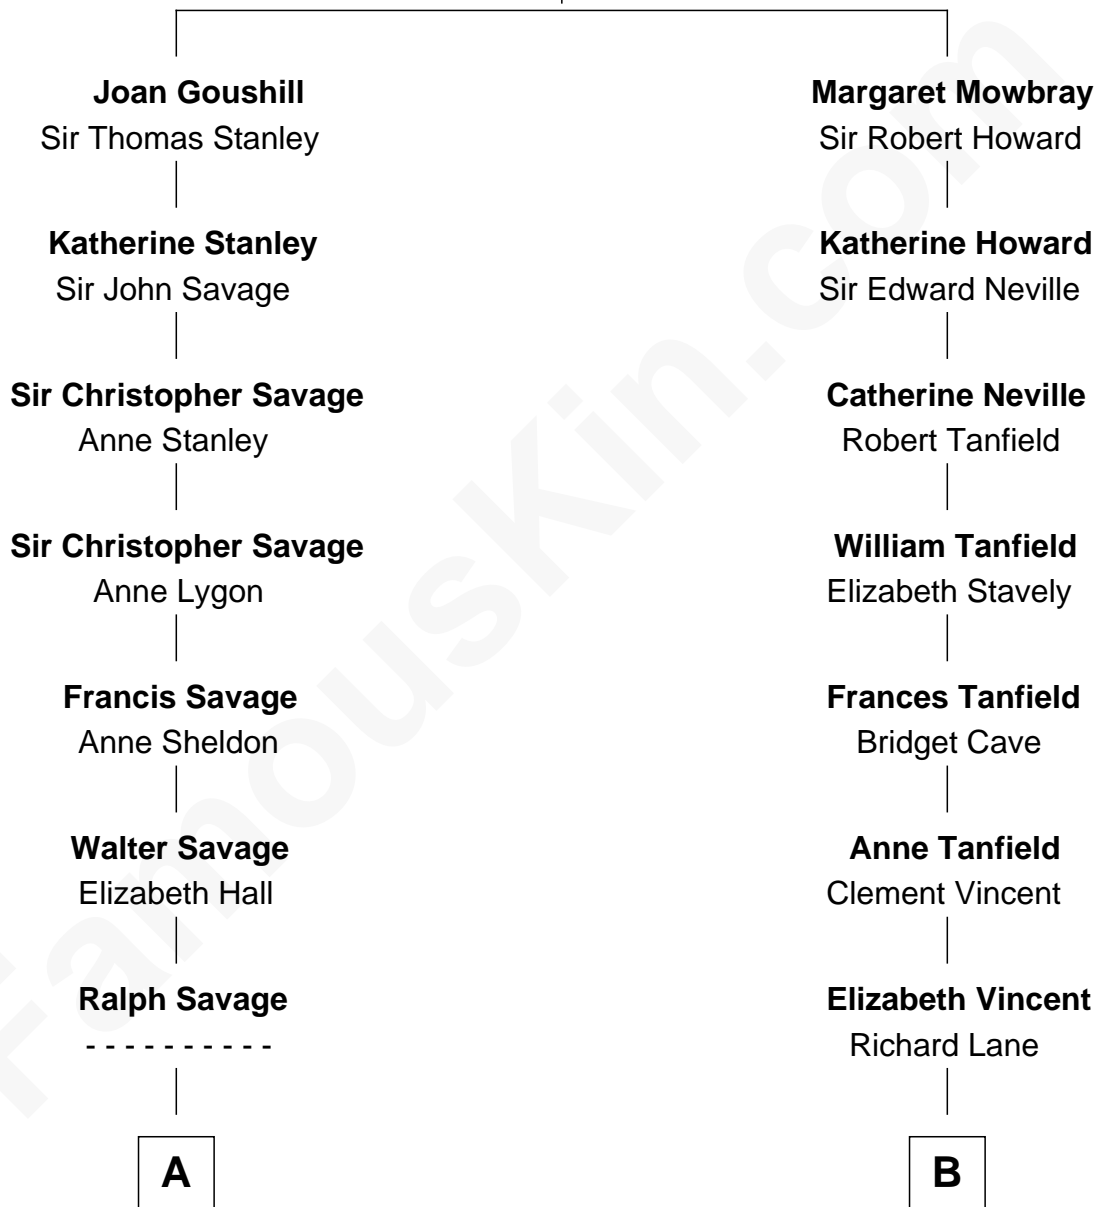

FamousKin.com Relationship Chart of

Adlai Stevenson II

31st Governor of Illinois

16th cousin 3 times removed of

Edward Norton

Movie Actor

Elizabeth Fitzalan

with husband
Sir Robert Goushill

with husband
Sir Thomas Mowbray

C

Betty Kent Harrison
Edward Mower Norton

Edward Mower Norton
Lydia Robinson Rouse

Edward Norton
Movie Actor

FamousKin.com