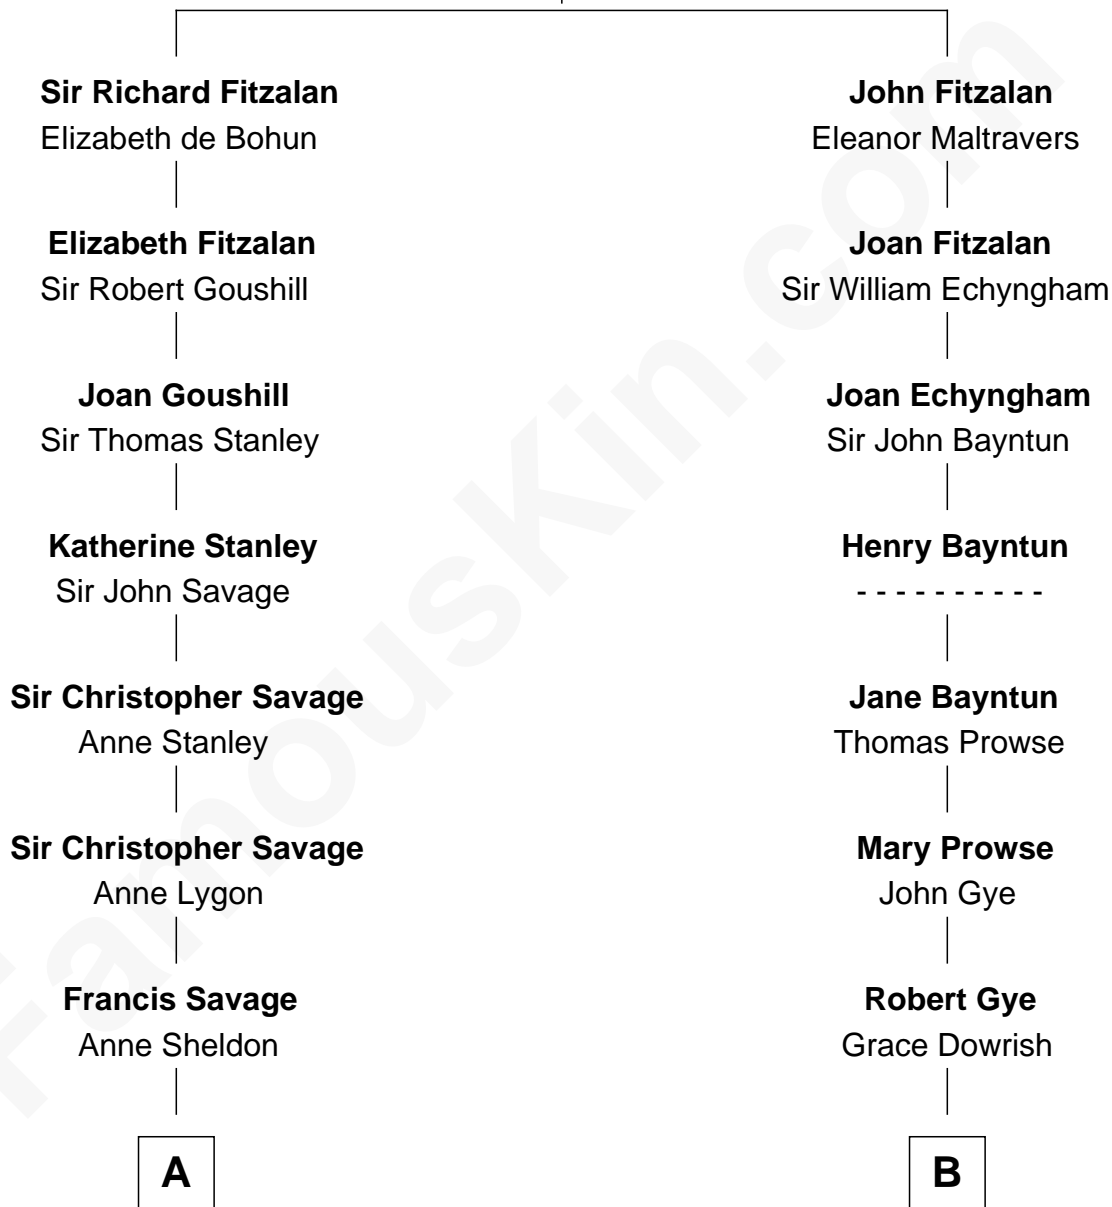

FamousKin.com Relationship Chart of

Adlai Stevenson II

31st Governor of Illinois

17th cousin 1 time removed of

Endicott Peabody

62nd Governor of Massachusetts

Richard Fitzalan
Eleanor Plantagenet

C

—
Lewis Green Stevenson

Helen Louise Davis

—
Adlai Stevenson II

31st Governor of Illinois

FamousKin.com