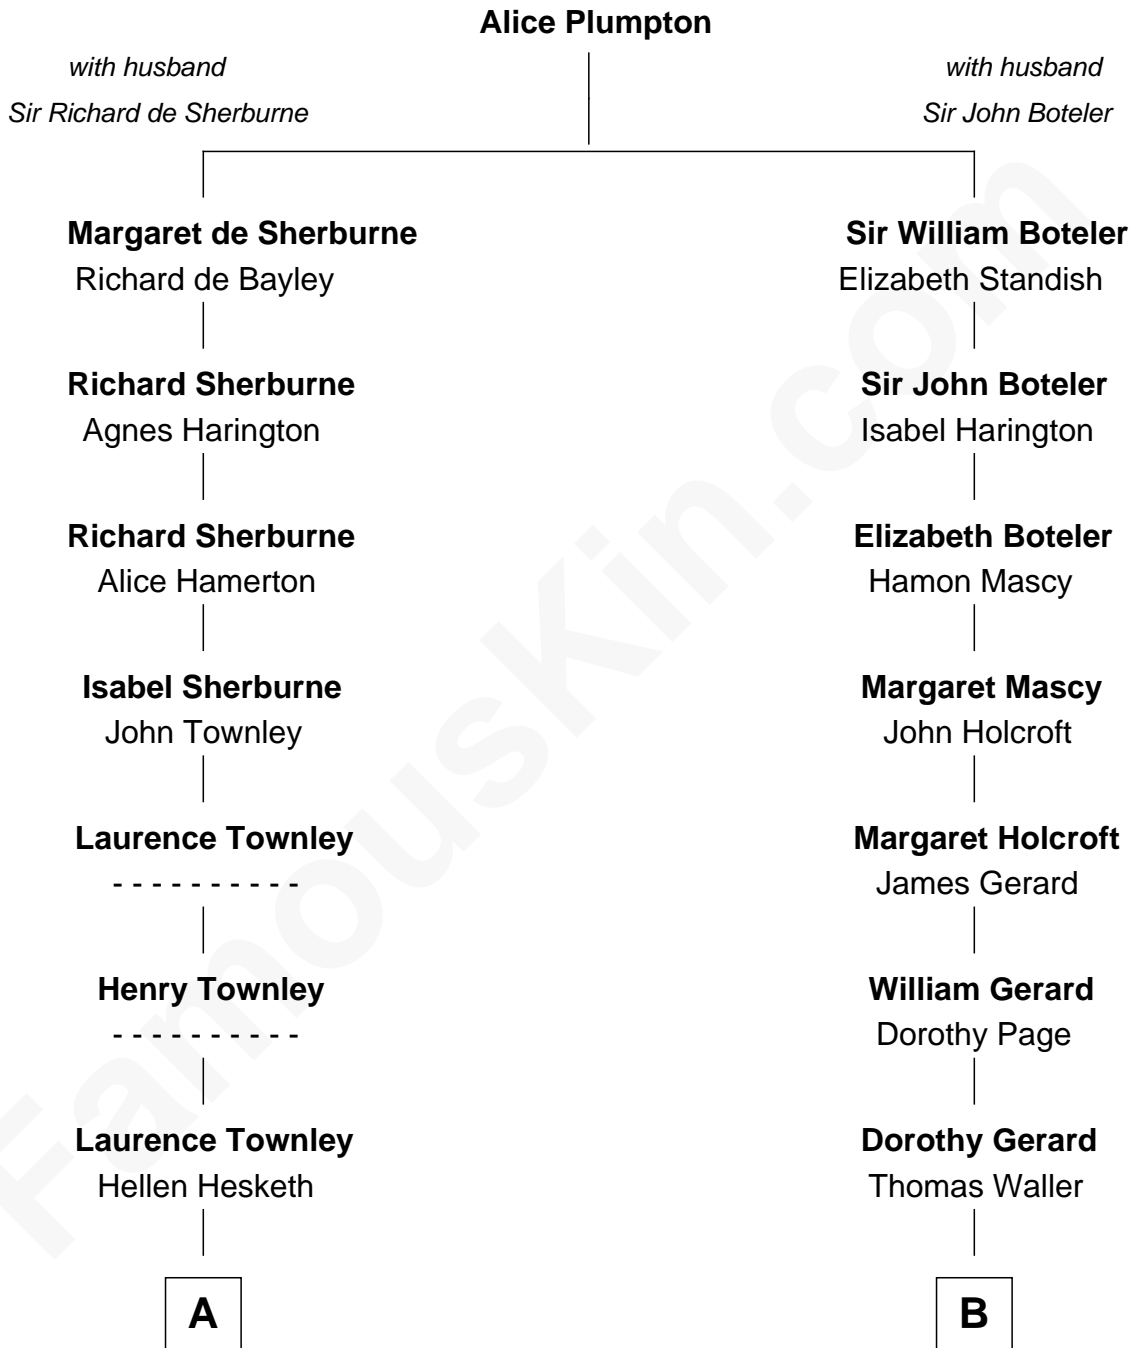

FamousKin.com Relationship Chart of

Adlai Stevenson II

31st Governor of Illinois

14th cousin 5 times removed of

Capt. William Lewis Herndon

Captain of the ill fated S.S. Central America

C

—
Letitia Green

Adlai Ewing Stevenson

—
Lewis Green Stevenson

Helen Louise Davis

—
Adlai Stevenson II

31st Governor of Illinois

FamousKin.com