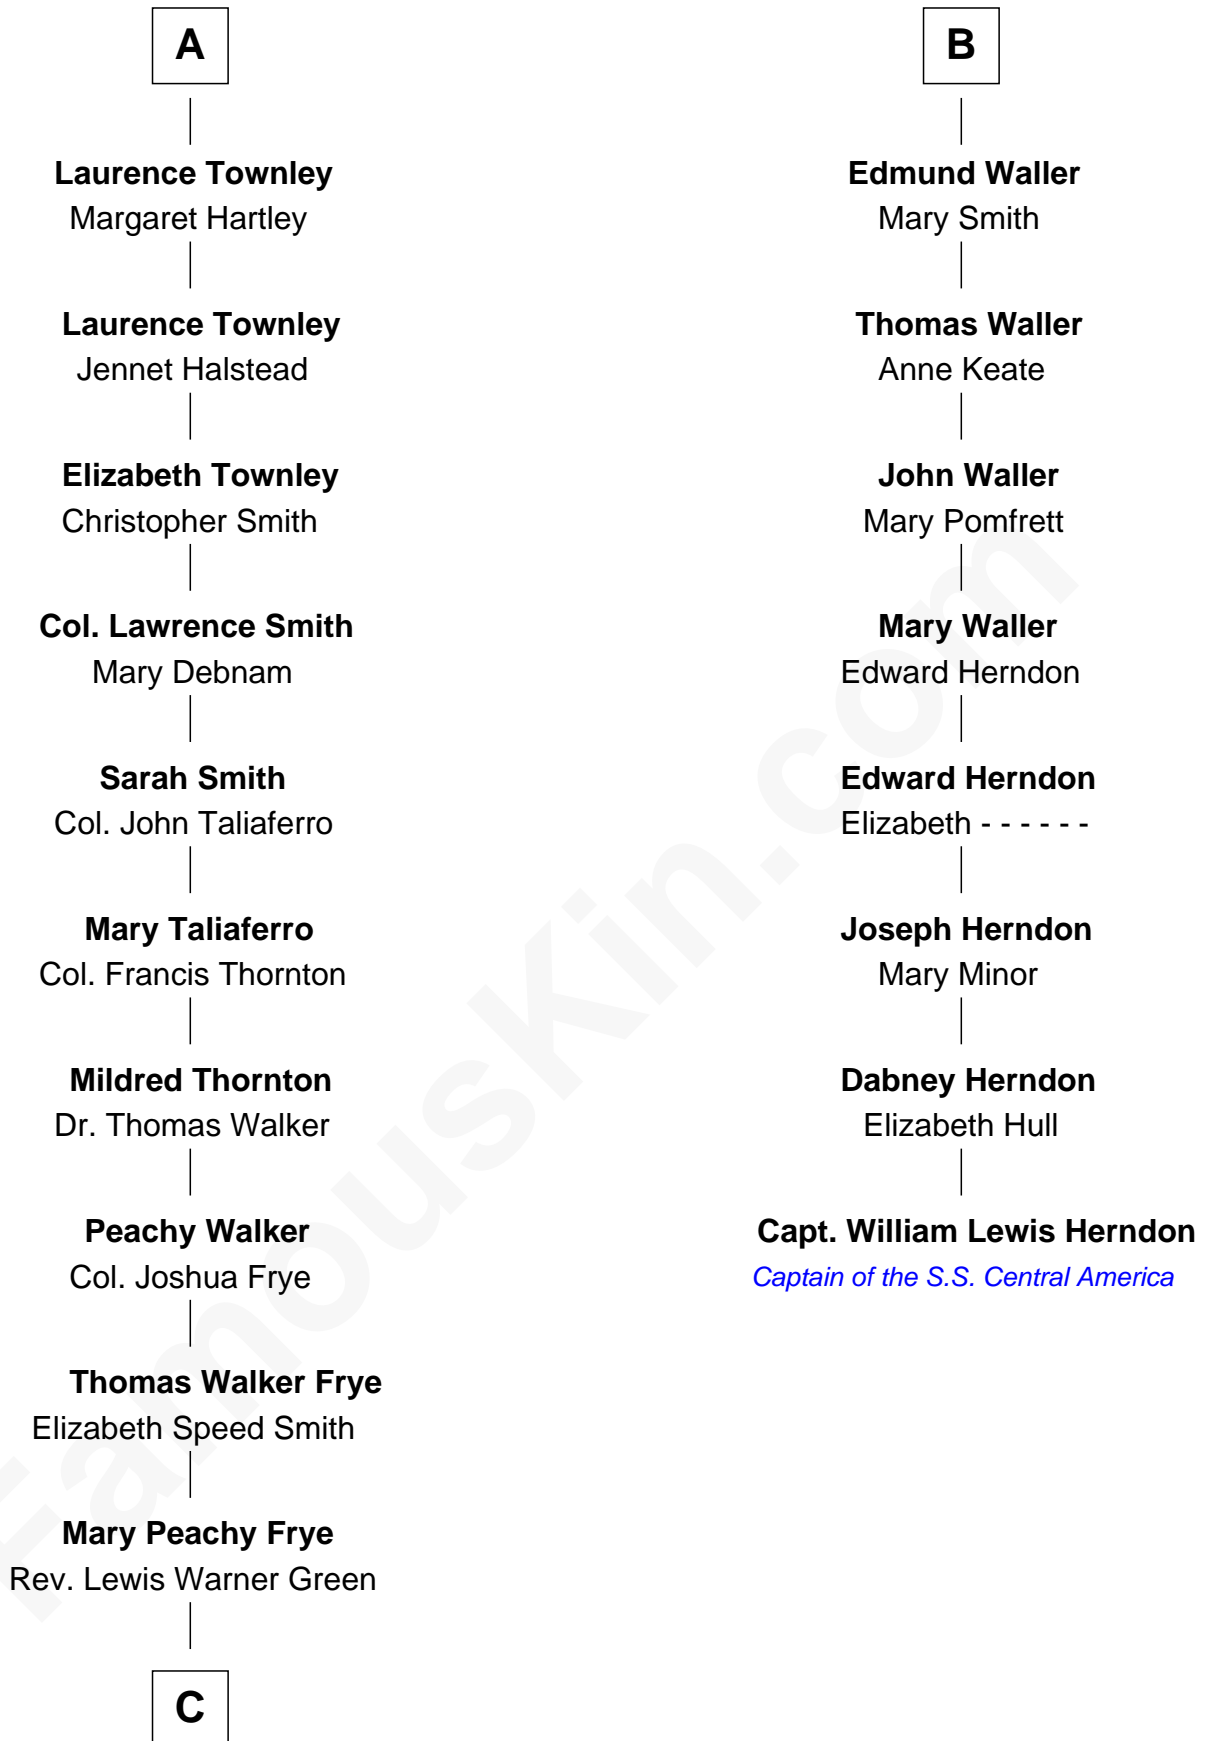

FamousKin.com Relationship Chart of

Adlai Stevenson II

31st Governor of Illinois

14th cousin 5 times removed of

Capt. William Lewis Herndon

Captain of the ill fated S.S. Central America

C

—
Letitia Green

Adlai Ewing Stevenson

—
Lewis Green Stevenson

Helen Louise Davis

—
Adlai Stevenson II

31st Governor of Illinois

FamousKin.com