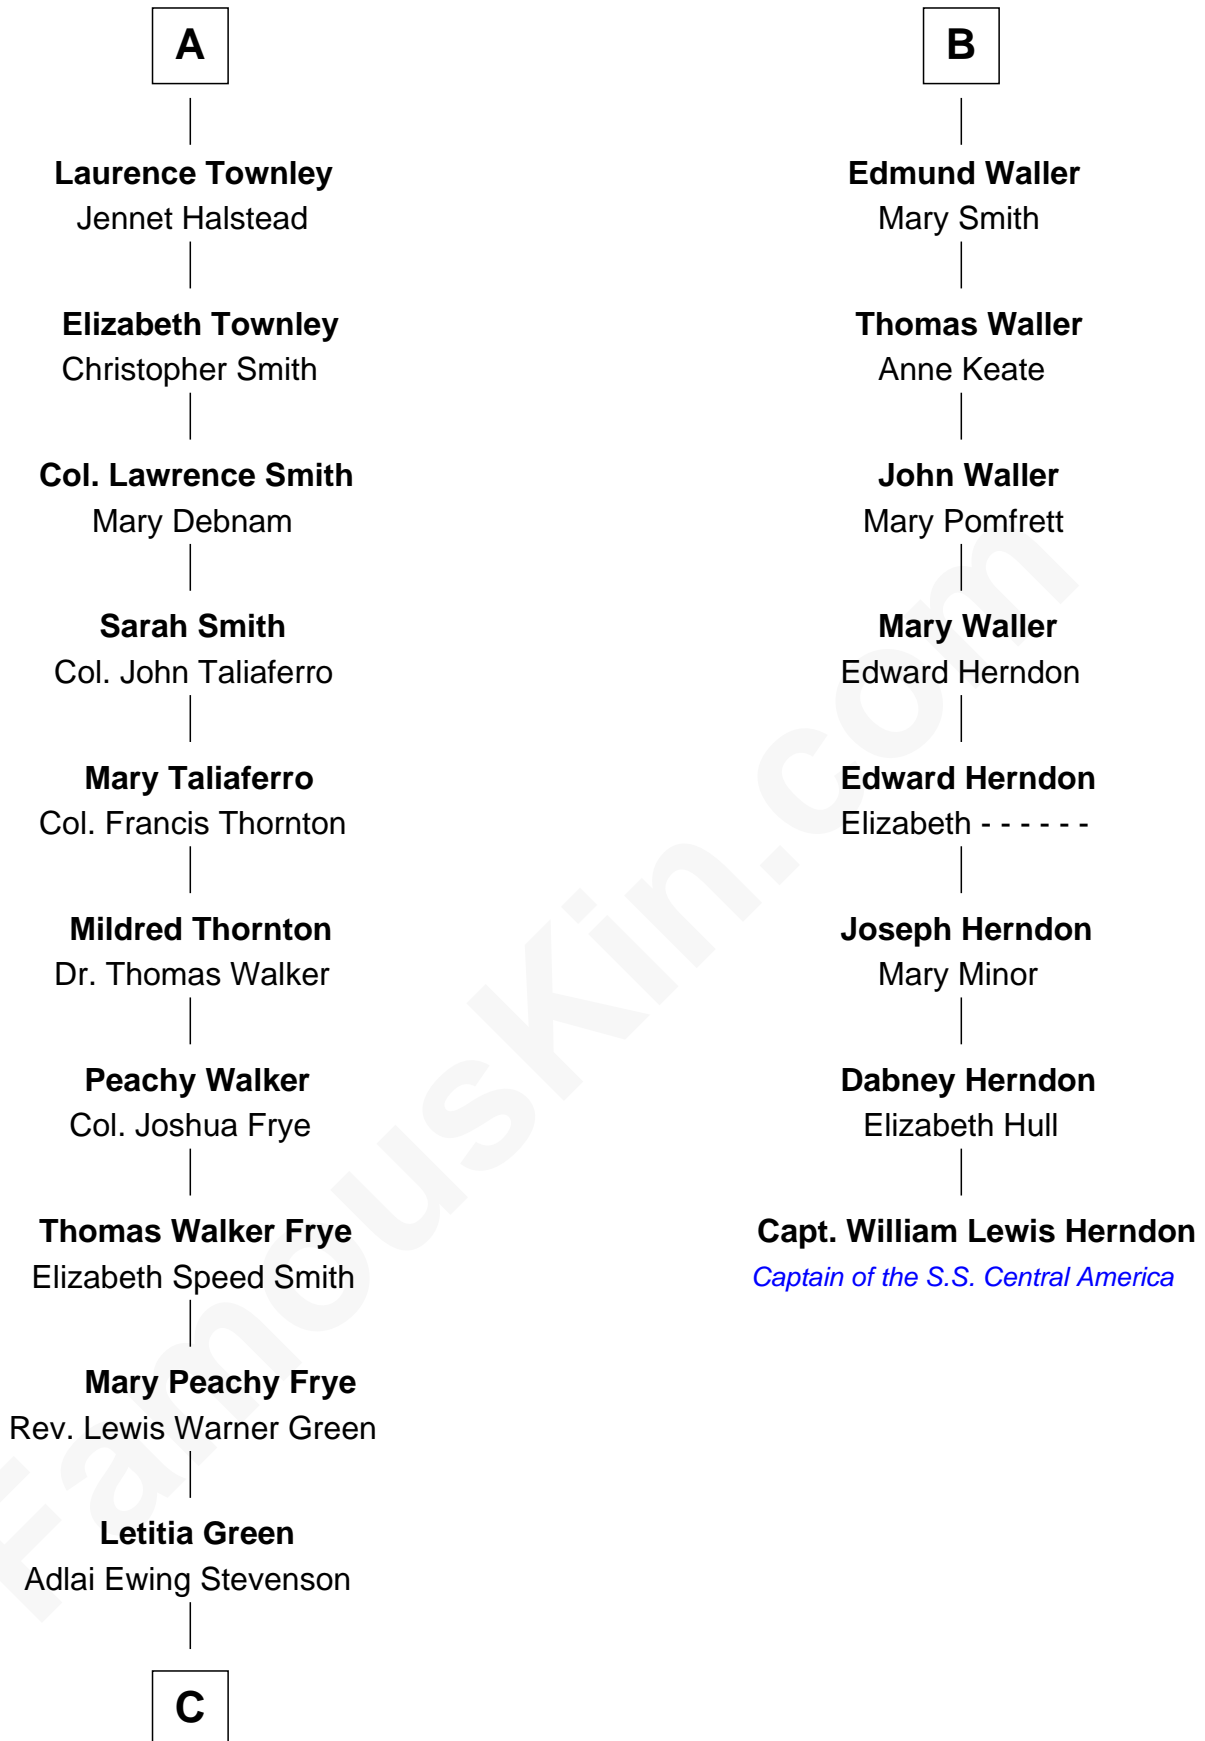

# FamousKin.com Relationship Chart of

**Adlai Stevenson II**

*31st Governor of Illinois*

14th cousin 4 times removed of

**Capt. William Lewis Herndon**

*Captain of the ill fated S.S. Central America*

**Sir Nicholas Harington**

Isabel English

**Agnes Harington**

Richard Sherburne

**Richard Sherburne**

Alice Hamerton

**Isabel Sherburne**

John Townley

**Laurence Townley**

**Sir William Harington**

Margaret de Neville

**Isabel Harington**

Sir John Boteler

**Elizabeth Boteler**

Hamon Mascy

**Margaret Mascy**

John Holcroft

**Margaret Holcroft**

James Gerard

**William Gerard**

Dorothy Page

**Dorothy Gerard**

Thomas Waller

**B**

C