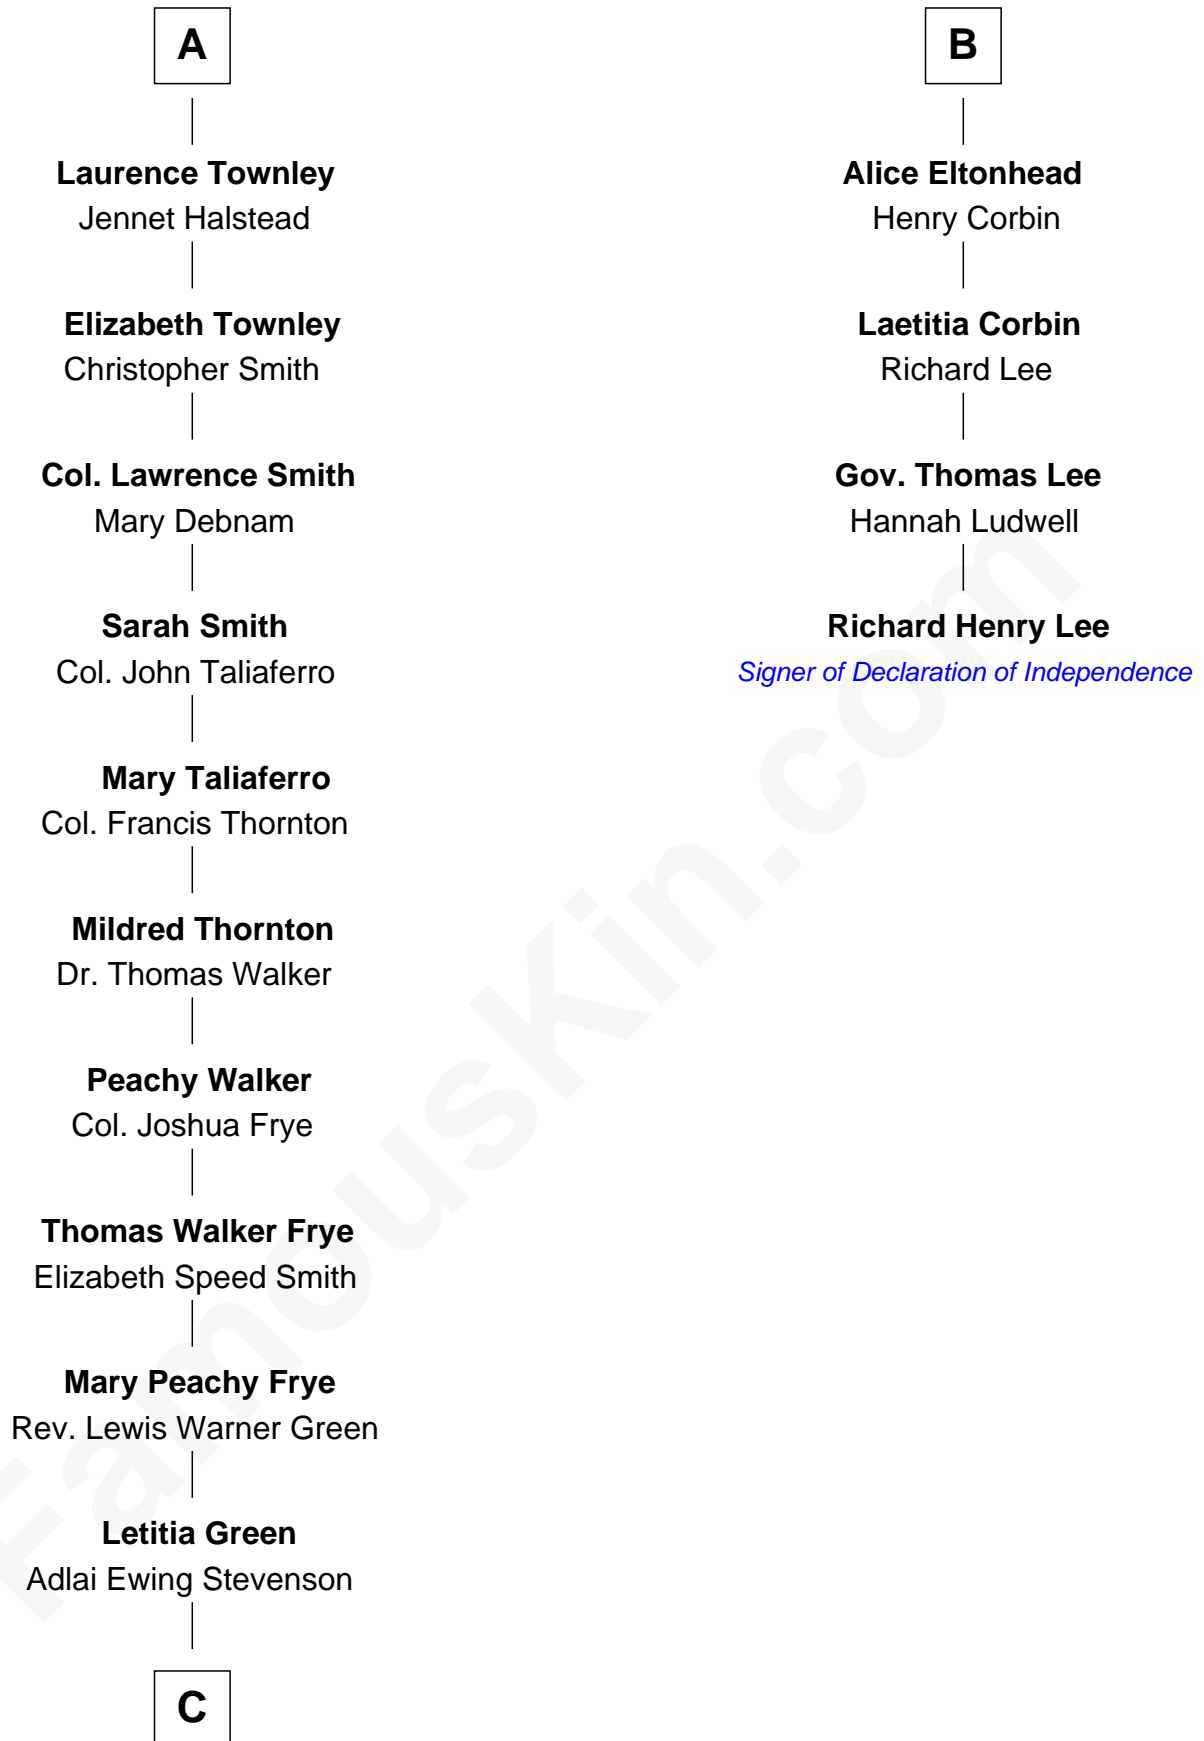

# FamousKin.com Relationship Chart of

**Adlai Stevenson II**

*31st Governor of Illinois*

10th cousin 8 times removed of

**Richard Henry Lee**

*Signer of the Declaration of Independence*

**Sir Nicholas Harington**

Isabel English

**Agnes Harington**

Richard Sherburne

**Richard Sherburne**

Alice Hamerton

**Isabel Sherburne**

John Townley

**Laurence Townley**

**Sir William Harington**

Margaret de Neville

**Agnes Harington**

Sir Alexander Radcliffe

**Isabel Radcliffe**

Sir James Harington

**Anne Harington**

Sir William Stanley

**Peter Stanley**

Cecily Tarleton

**Anne Stanley**

Edward Sutton

**Anne Sutton**

Richard Eltonhead

**B**

**C**