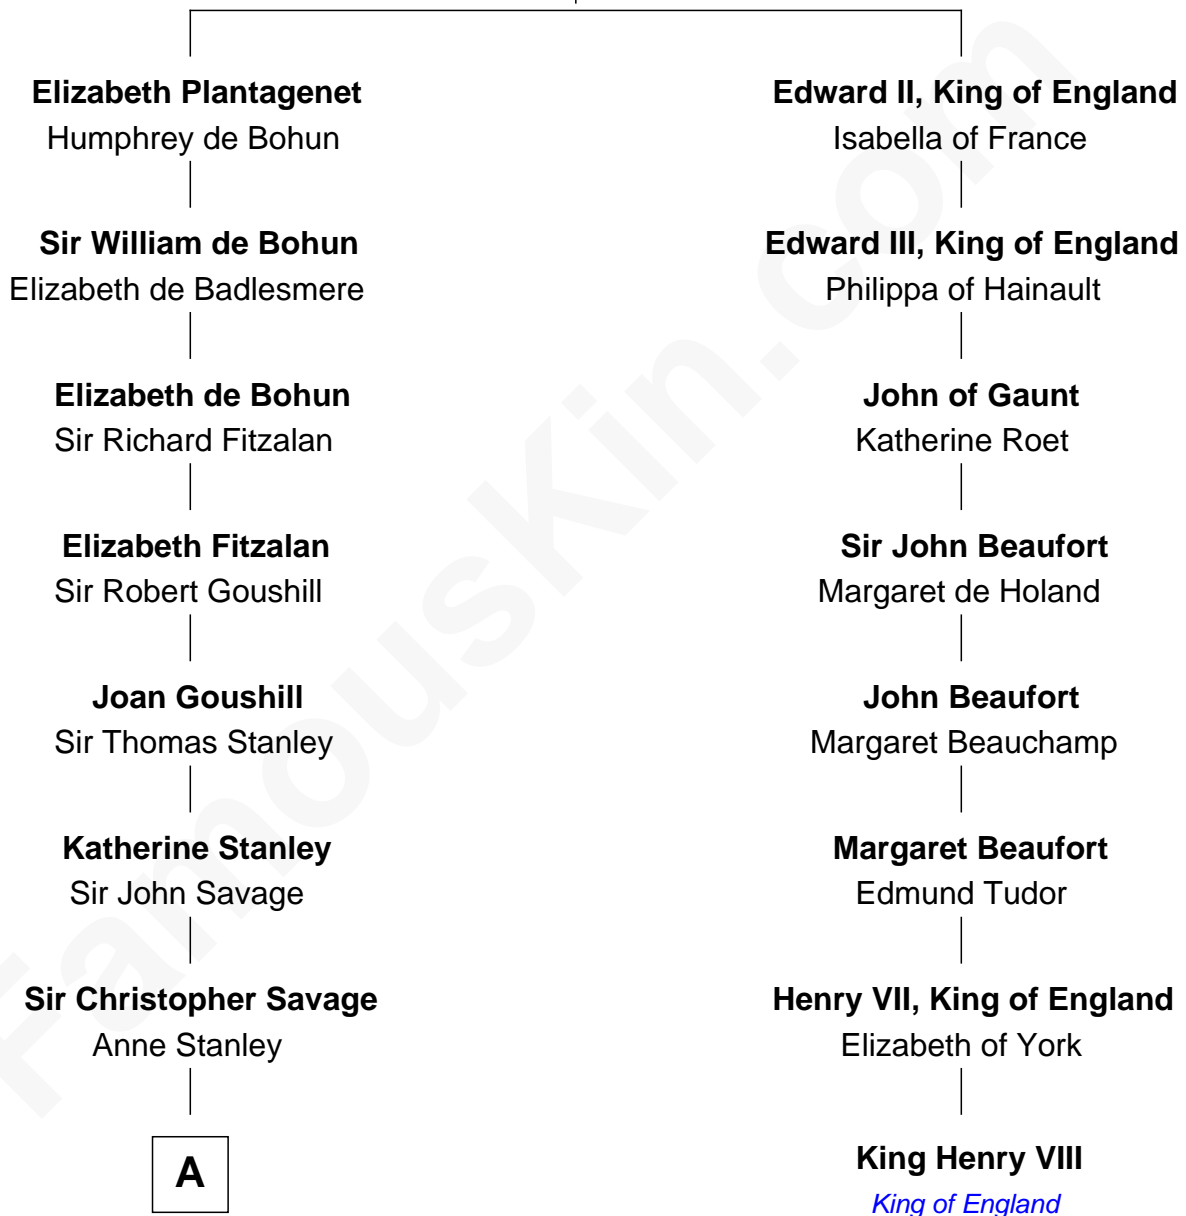

FamousKin.com Relationship Chart of

Adlai Stevenson II

31st Governor of Illinois

7th cousin 13 times removed of

King Henry VIII

King of England

King Edward I
Eleanor of Castile

B

—
Mary Peachy Frye
Rev. Lewis Warner Green

—
Letitia Green
Adlai Ewing Stevenson

—
Lewis Green Stevenson
Helen Louise Davis

—
Adlai Stevenson II
31st Governor of Illinois

FamousKin.com