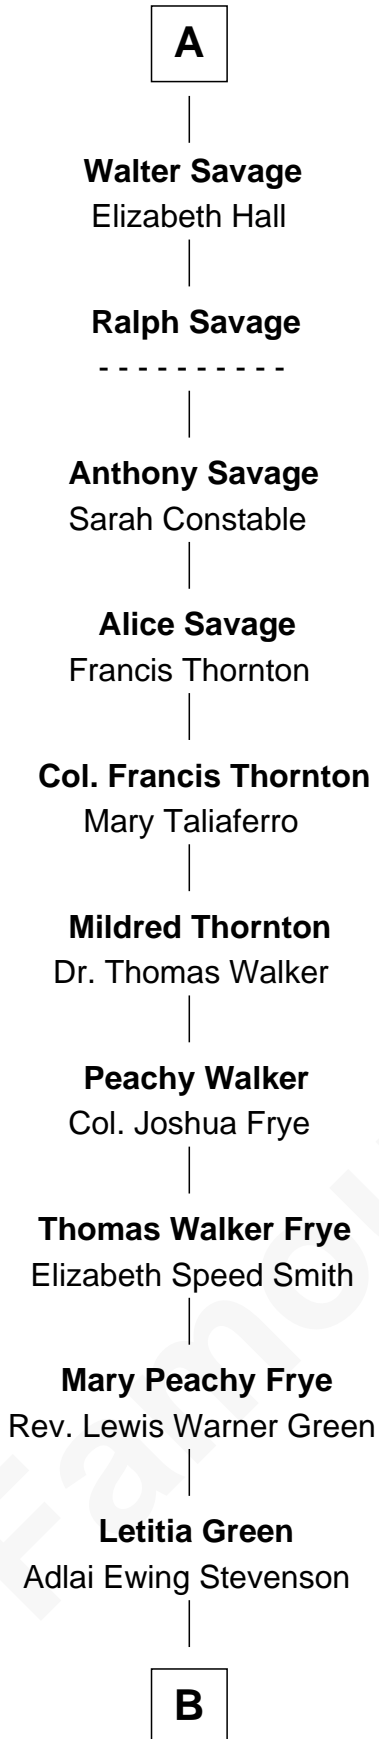

FamousKin.com Relationship Chart of

Adlai Stevenson II

31st Governor of Illinois

5th cousin 13 times removed of

King Henry VIII

King of England

Richard Fitzalan
Eleanor Plantagenet

Sir Richard Fitzalan
Elizabeth de Bohun

Elizabeth Fitzalan
Sir Robert Goushill

Joan Goushill
Sir Thomas Stanley

Katherine Stanley
Sir John Savage

Sir Christopher Savage
Anne Stanley

Sir Christopher Savage
Anne Lygon

Francis Savage
Anne Sheldon

A

Alice Fitzalan

Sir Thomas de Holand

Margaret de Holand

Sir John Beaufort

John Beaufort

Margaret Beauchamp

Margaret Beaufort

Edmund Tudor

Henry VII, King of England

Elizabeth of York

King Henry VIII

King of England

B

—
Lewis Green Stevenson

Helen Louise Davis

—
Adlai Stevenson II

31st Governor of Illinois