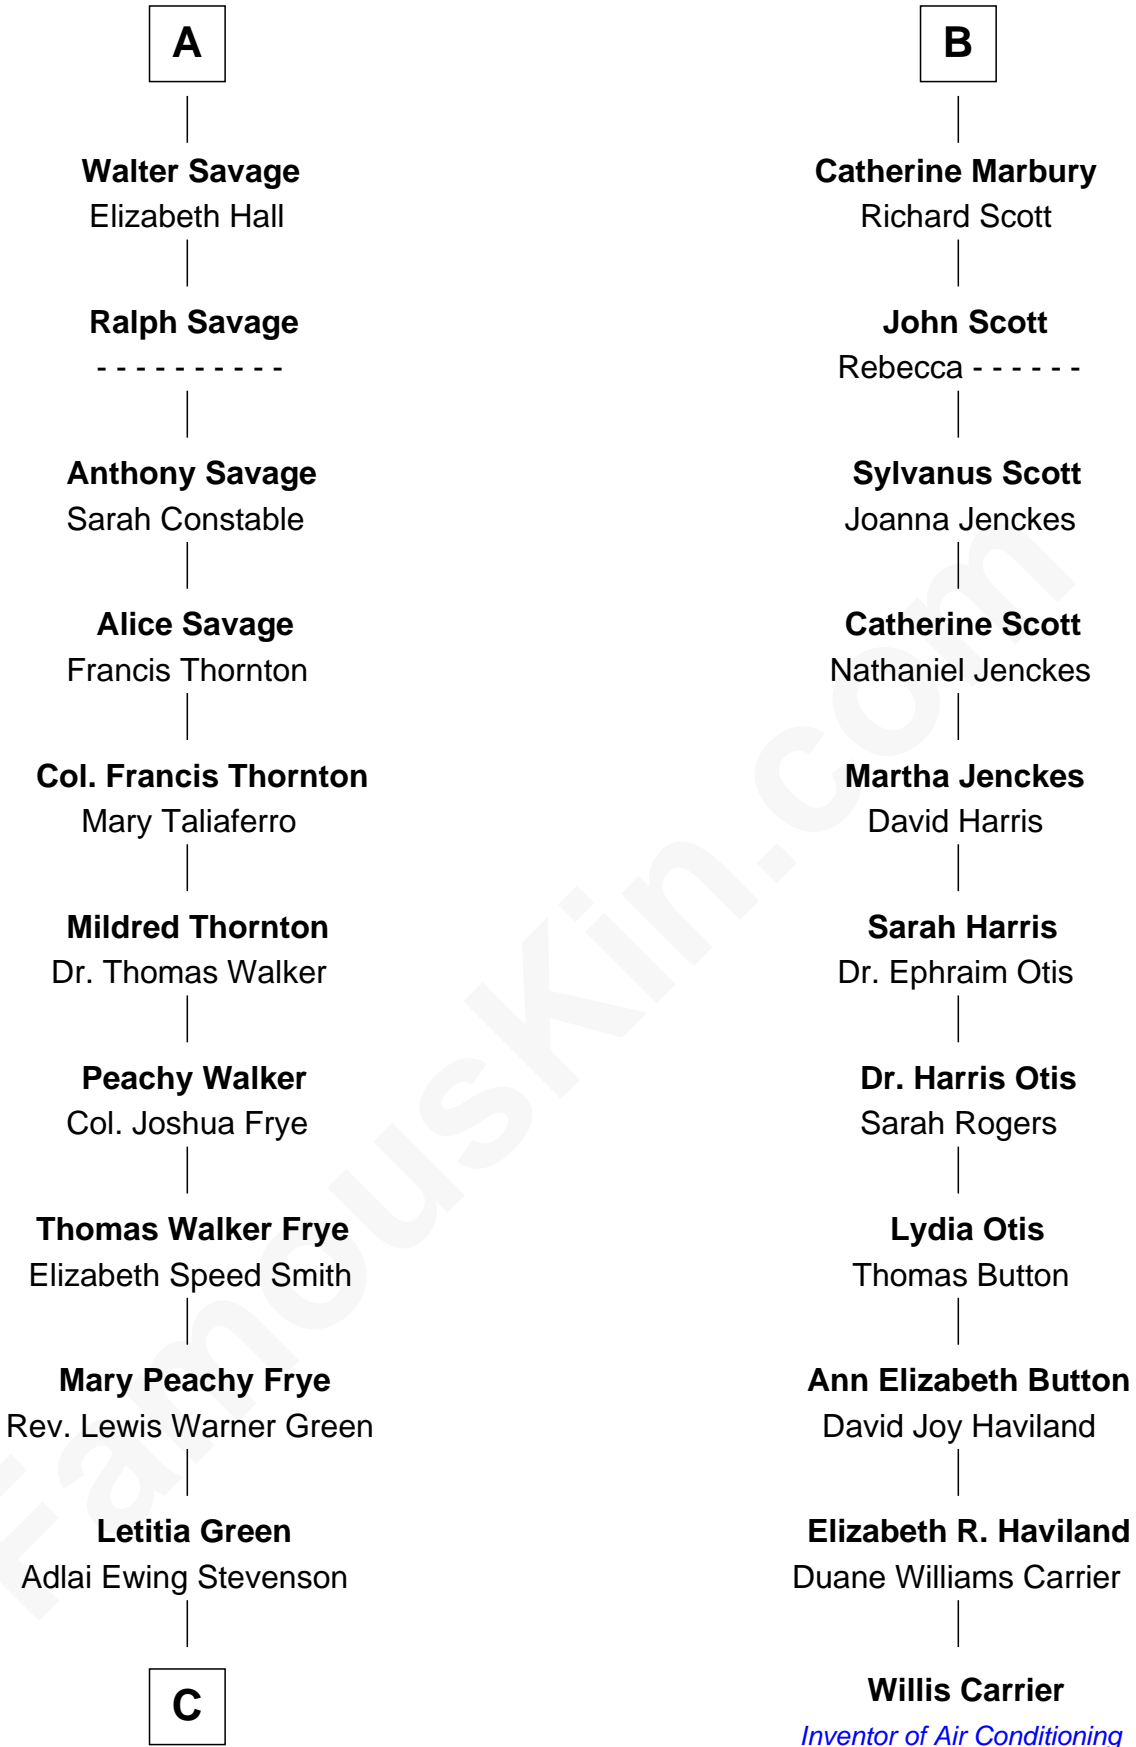

# FamousKin.com Relationship Chart of

**Adlai Stevenson II**

*31st Governor of Illinois*

17th cousin 1 time removed of

**Willis Carrier**

*Inventor of Air Conditioning*

**C**

—  
**Lewis Green Stevenson**

Helen Louise Davis

—  
**Adlai Stevenson II**

*31st Governor of Illinois*

FamousKin.com