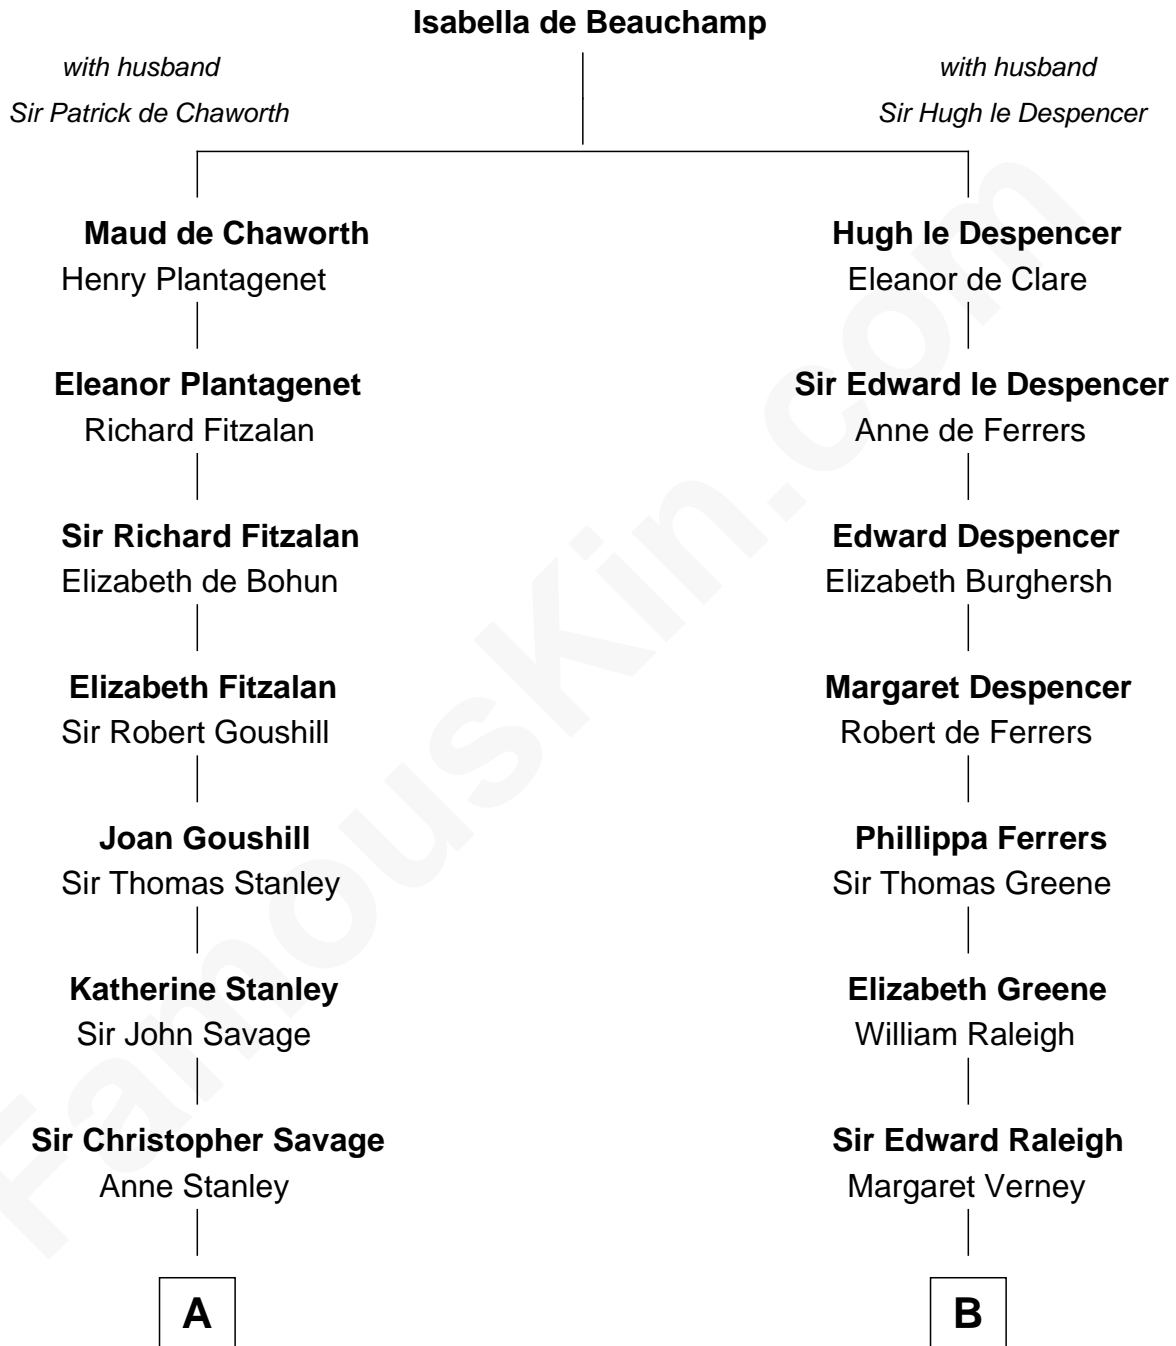

# FamousKin.com Relationship Chart of

**Adlai Stevenson II**

*31st Governor of Illinois*

20th cousin 1 time removed of

**Willis Carrier**

*Inventor of Air Conditioning*

**C**

**Mary Peachy Frye**  
Rev. Lewis Warner Green

**Letitia Green**  
Adlai Ewing Stevenson

**Lewis Green Stevenson**  
Helen Louise Davis

**Adlai Stevenson II**  
*31st Governor of Illinois*

**D**

**Dr. Harris Otis**  
Sarah Rogers

**Lydia Otis**  
Thomas Button