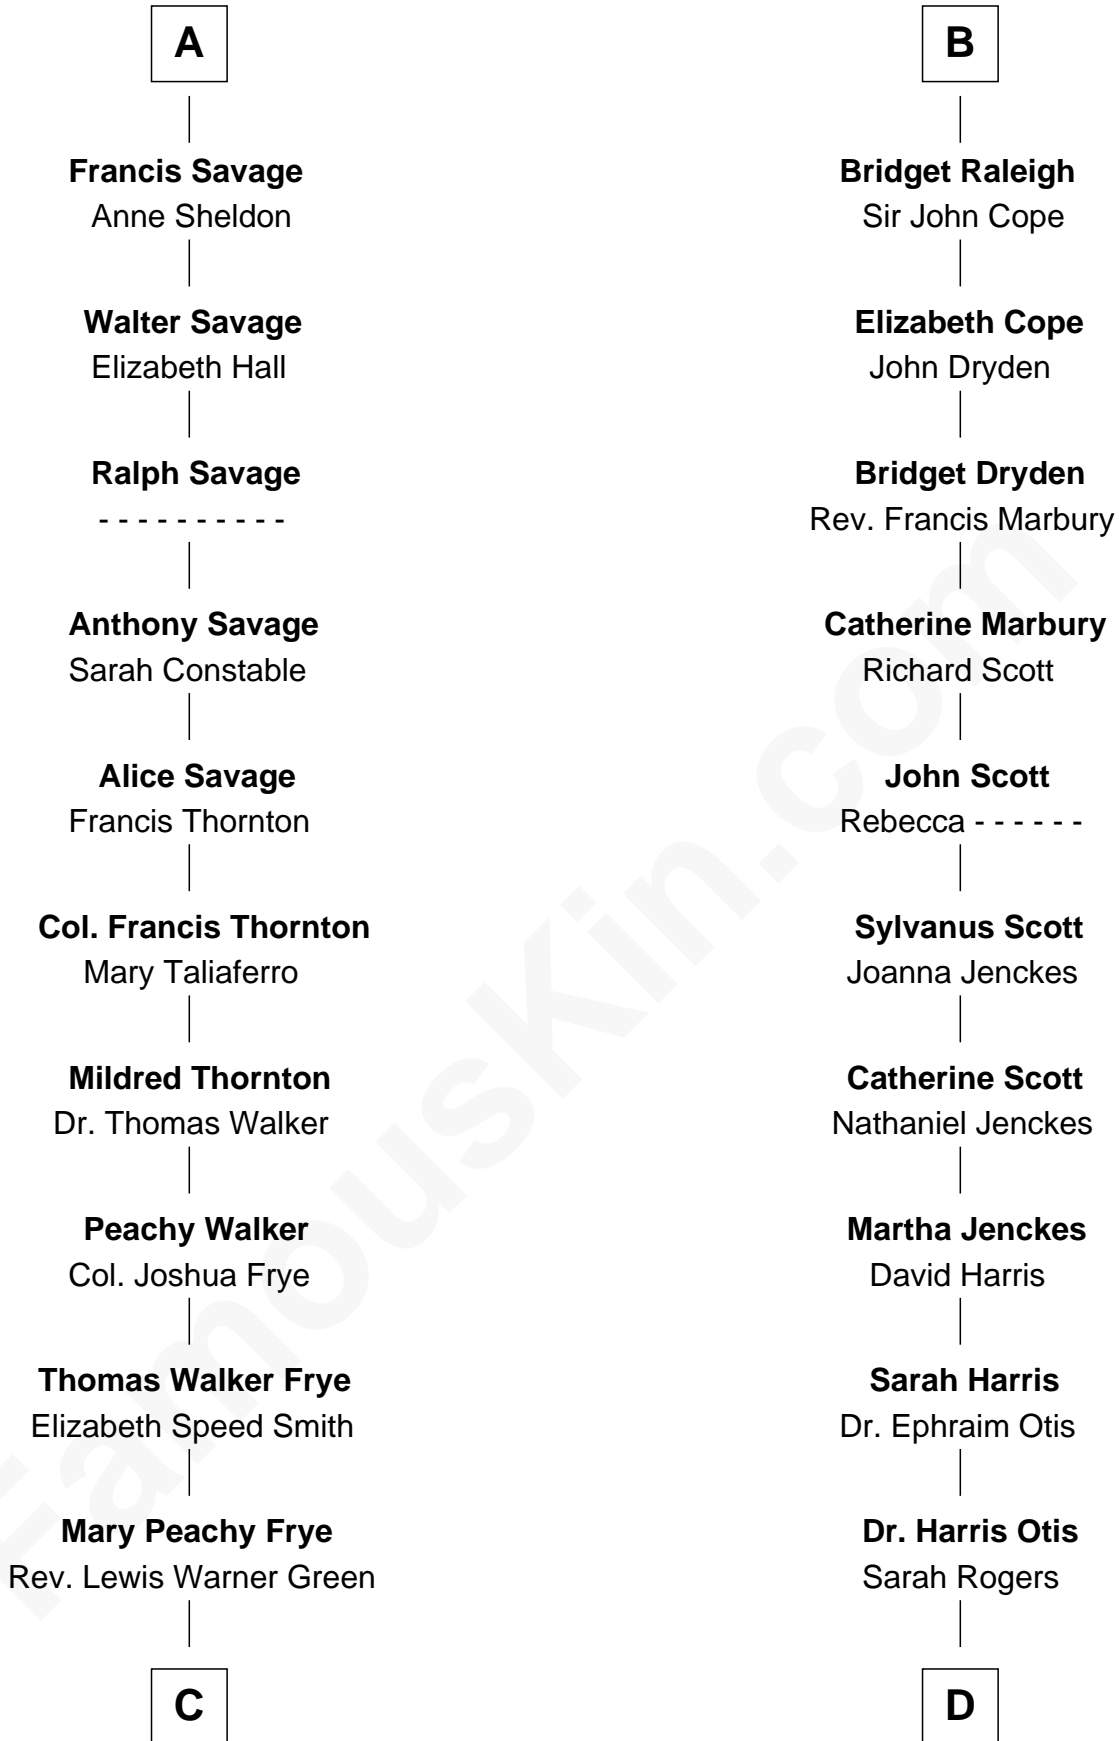

FamousKin.com Relationship Chart of

Adlai Stevenson II

31st Governor of Illinois

19th cousin 1 time removed of

Willis Carrier

Inventor of Air Conditioning

Edmund Fitzalan

Alice de Warenne

Richard Fitzalan
Eleanor Plantagenet

Sir Richard Fitzalan
Elizabeth de Bohun

Elizabeth Fitzalan
Sir Robert Goushill

Joan Goushill
Sir Thomas Stanley

Katherine Stanley
Sir John Savage

Sir Christopher Savage
Anne Stanley

Sir Christopher Savage
Anne Lygon

A

Mary Fitzalan
John le Strange

Ankaret le Strange
Sir Richard Talbot

Mary Talbot
Sir Thomas Greene

Sir Thomas Greene
Phillippa Ferrers

Elizabeth Greene
William Raleigh

Sir Edward Raleigh
Margaret Verney

Sir Edward Raleigh
Anne Chamberlayne

B

C

Letitia Green
Adlai Ewing Stevenson

Lewis Green Stevenson
Helen Louise Davis

Adlai Stevenson II
31st Governor of Illinois

D

Lydia Otis
Thomas Button