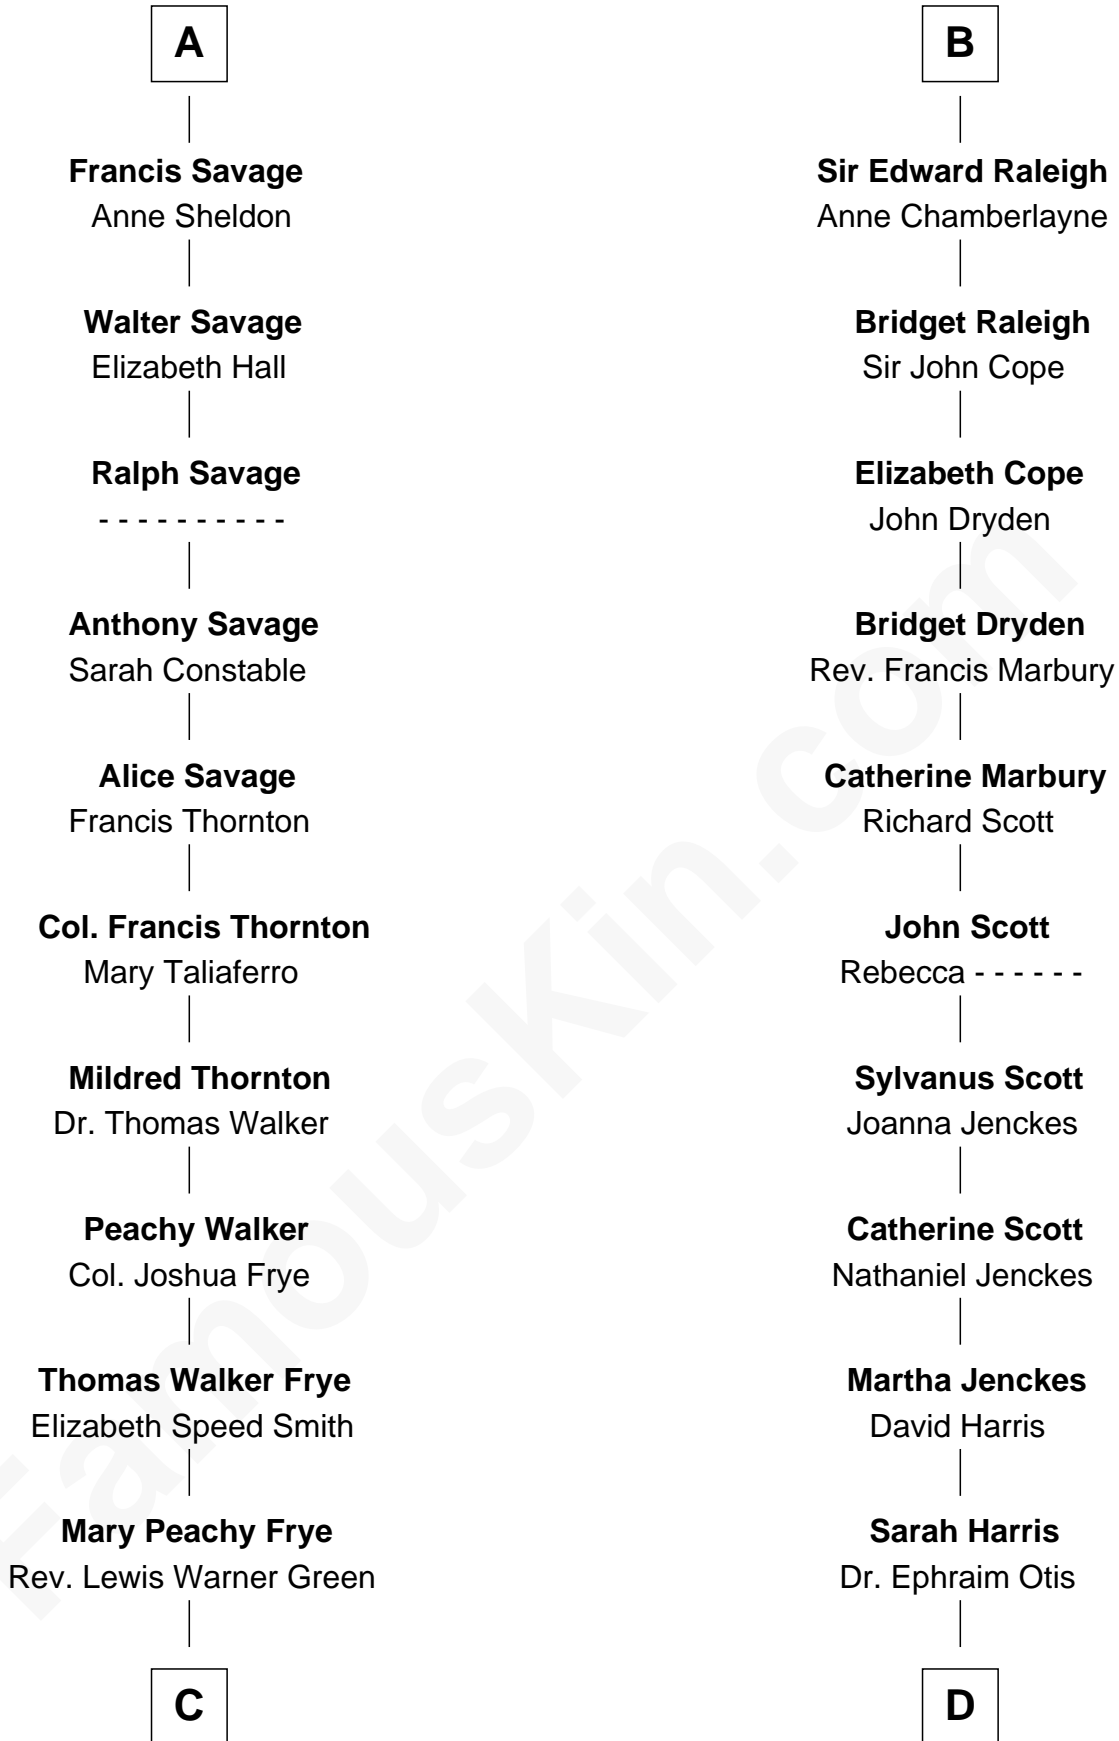

Sir William de Bohun
Elizabeth de Badlesmere

Elizabeth de Bohun
Sir Richard Fitzalan

Elizabeth Fitzalan
Sir Robert Goushill

Joan Goushill
Sir Thomas Stanley

Katherine Stanley
Sir John Savage

Sir Christopher Savage
Anne Stanley

Sir Christopher Savage
Anne Lygon

A

Eleanor de Bohun
Sir James le Boteler

Pernel le Boteler
Sir Gilbert Talbot

Sir Richard Talbot
Ankaret le Strange

Mary Talbot
Sir Thomas Greene

Sir Thomas Greene
Phillippa Ferrers

Elizabeth Greene
William Raleigh

Sir Edward Raleigh
Margaret Verney

B

C

Letitia Green
Adlai Ewing Stevenson

Lewis Green Stevenson
Helen Louise Davis

Adlai Stevenson II
31st Governor of Illinois

D