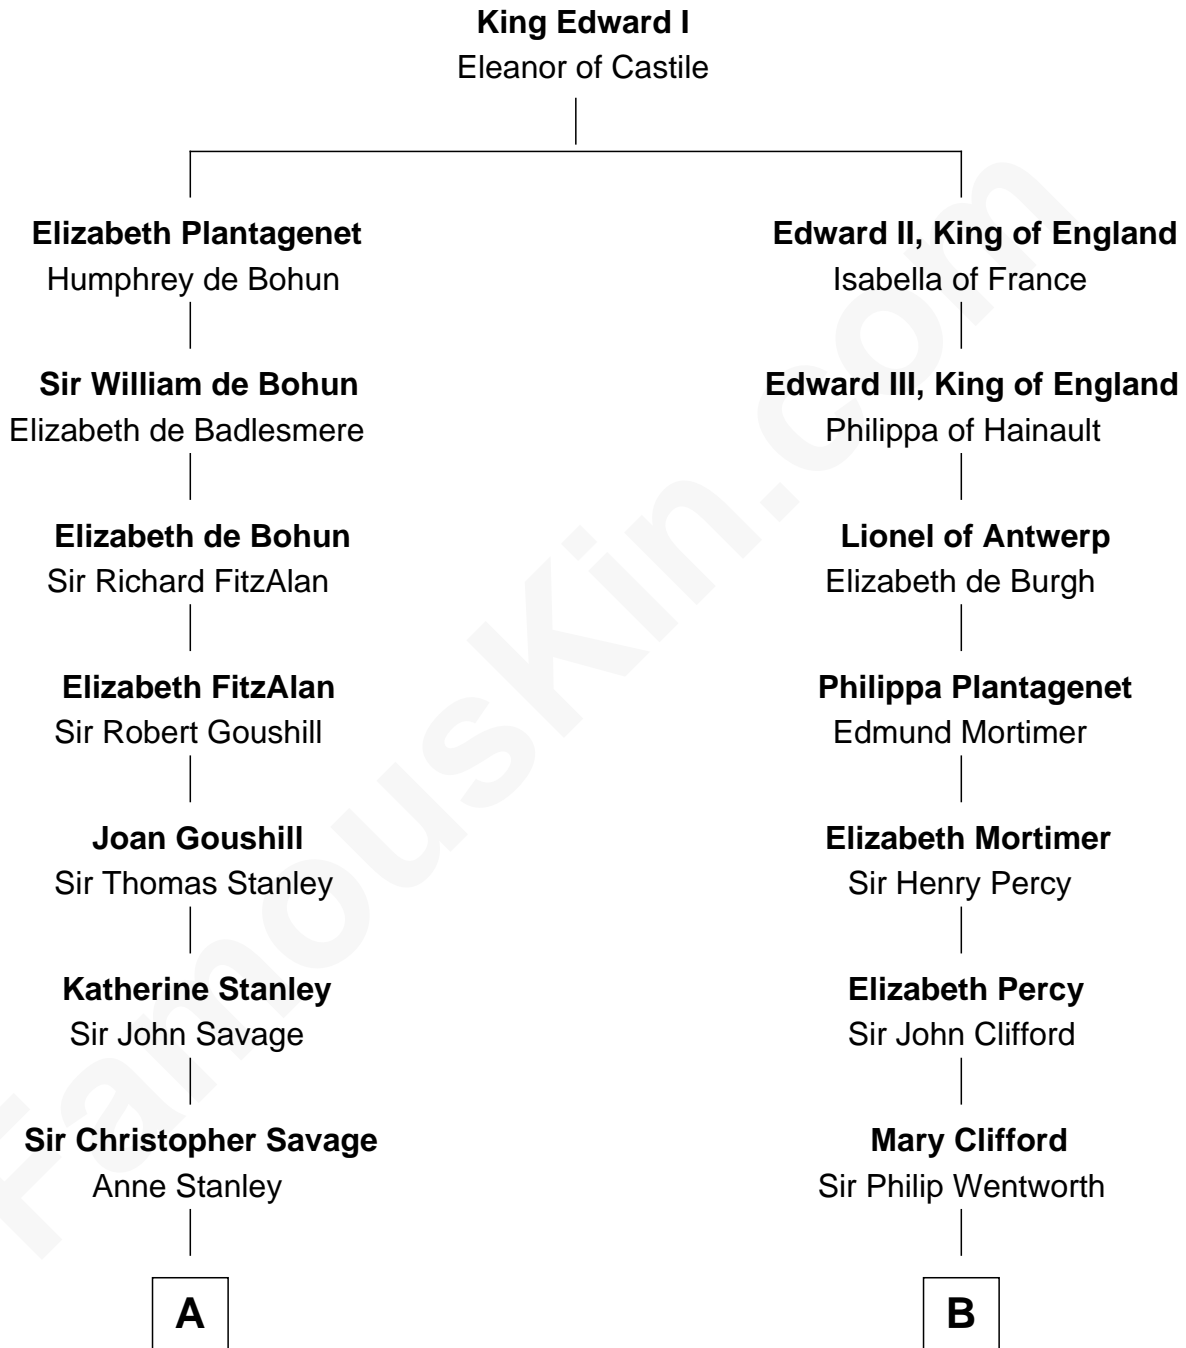

FamousKin.com Relationship Chart of

Adlai Stevenson II

31st Governor of Illinois

9th cousin 11 times removed of

Jane Seymour

3rd Wife of King Henry VIII

C

—
Mary Peachy Frye
Rev. Lewis Warner Green

—
Letitia Green
Adlai Ewing Stevenson

—
Lewis Green Stevenson
Helen Louise Davis

—
Adlai Stevenson II
31st Governor of Illinois

FamousKin.com