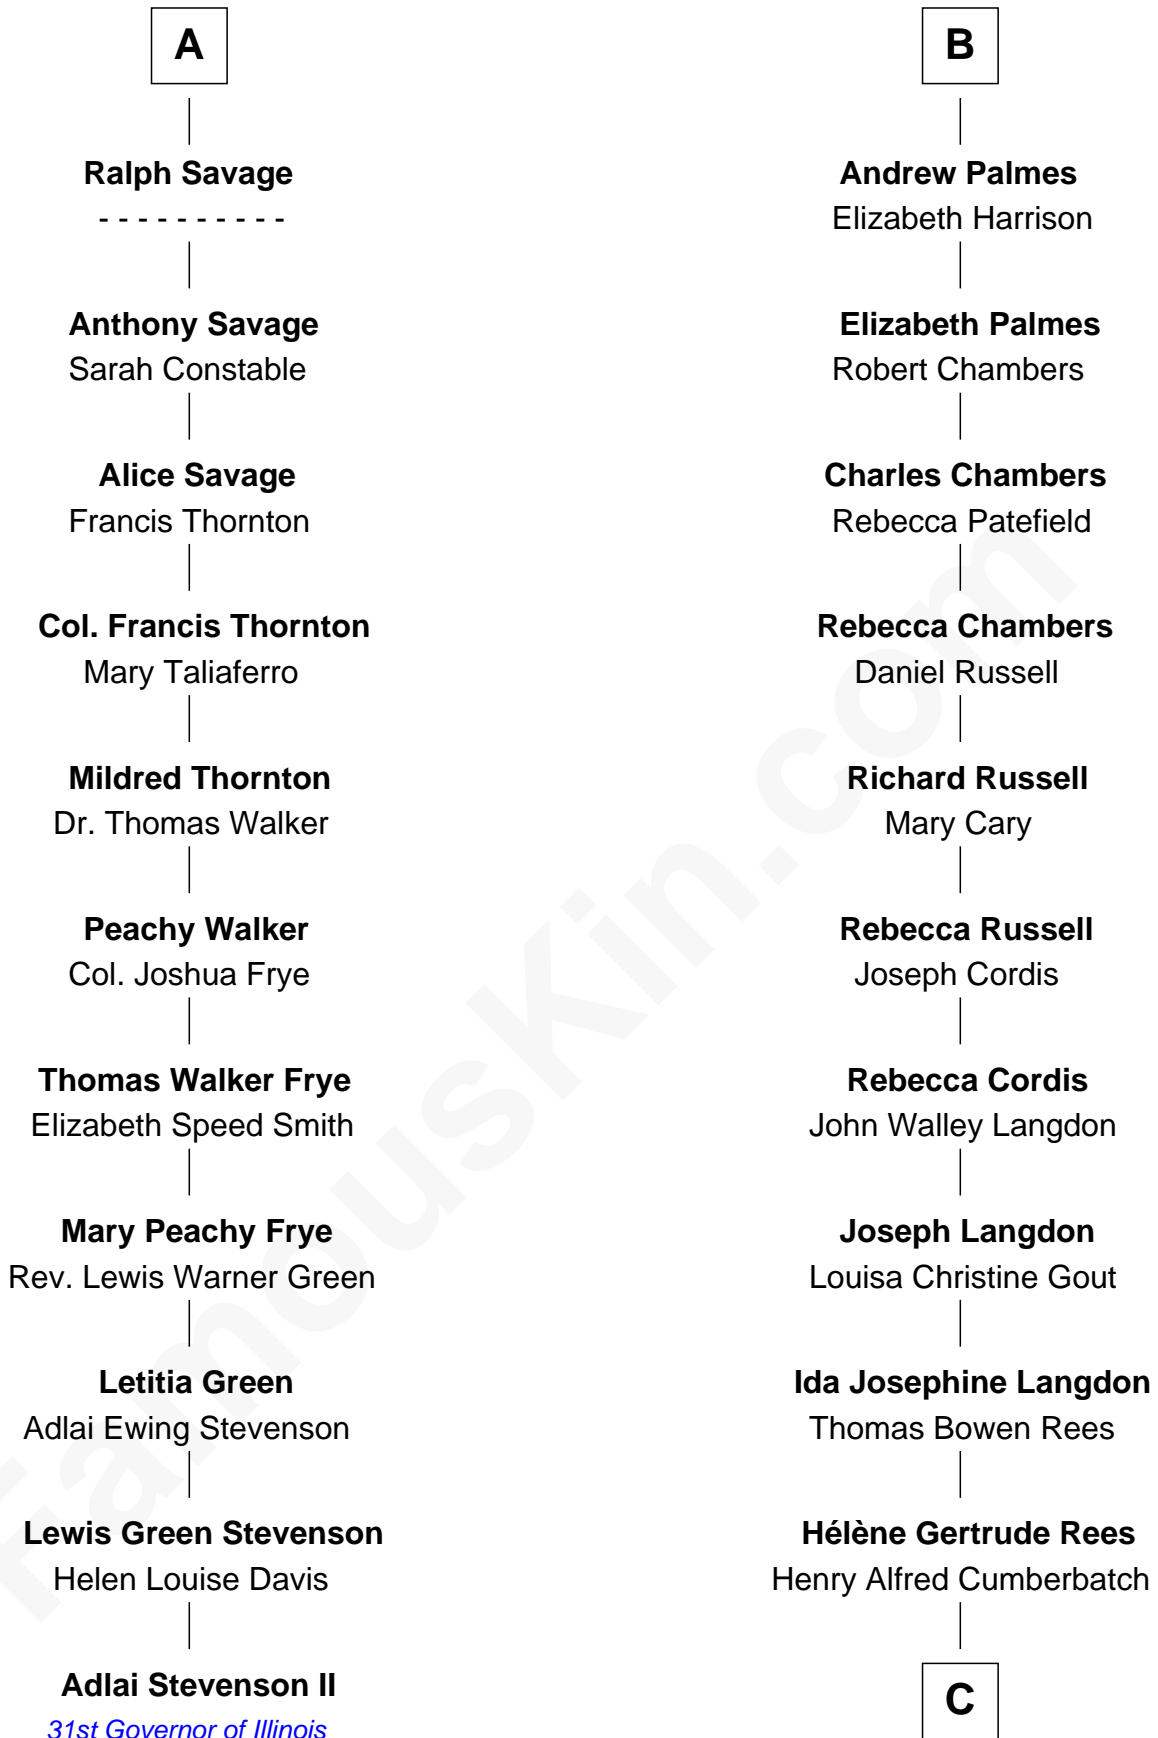

FamousKin.com Relationship Chart of

Adlai Stevenson II

31st Governor of Illinois

17th cousin 2 times removed of

Benedict Cumberbatch

Movie, Television and Stage Actor

Sir Edmund Ferrers

Ellen Roche

C

Henry Carlton Cumberbatch

Pauline Ellen Laing Congdon

Timothy Carlton Congdon Cumberbatch

Wanda Ventham

Benedict Cumberbatch

Movie, Television and Stage Actor

FamousKin.com