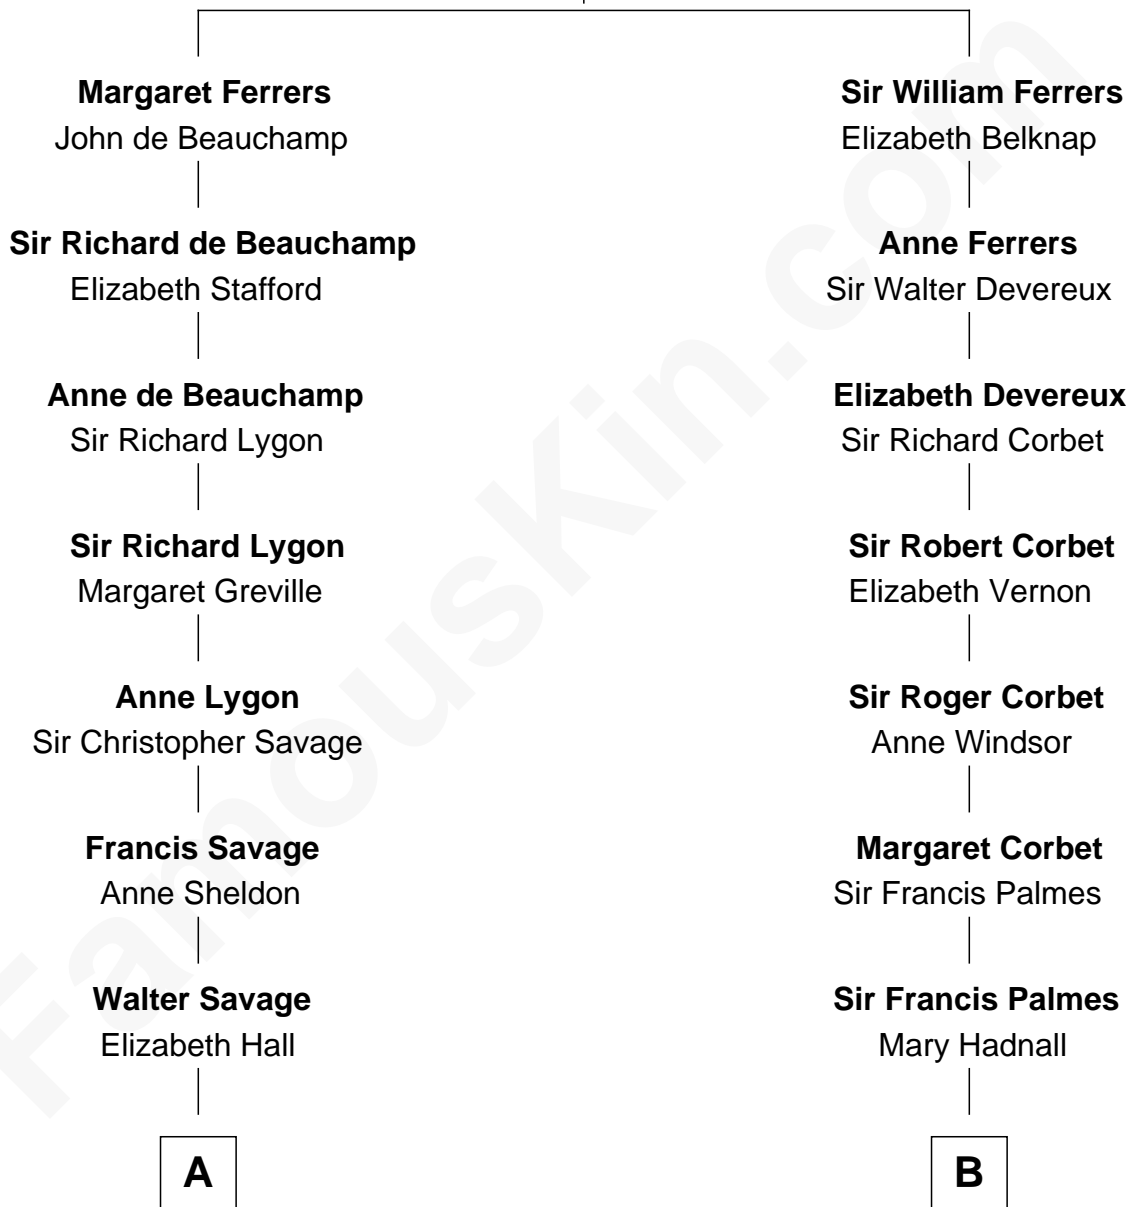

FamousKin.com Relationship Chart of

Adlai Stevenson II

31st Governor of Illinois

17th cousin 2 times removed of

Benedict Cumberbatch

Movie, Television and Stage Actor

Sir Edmund Ferrers

Ellen Roche