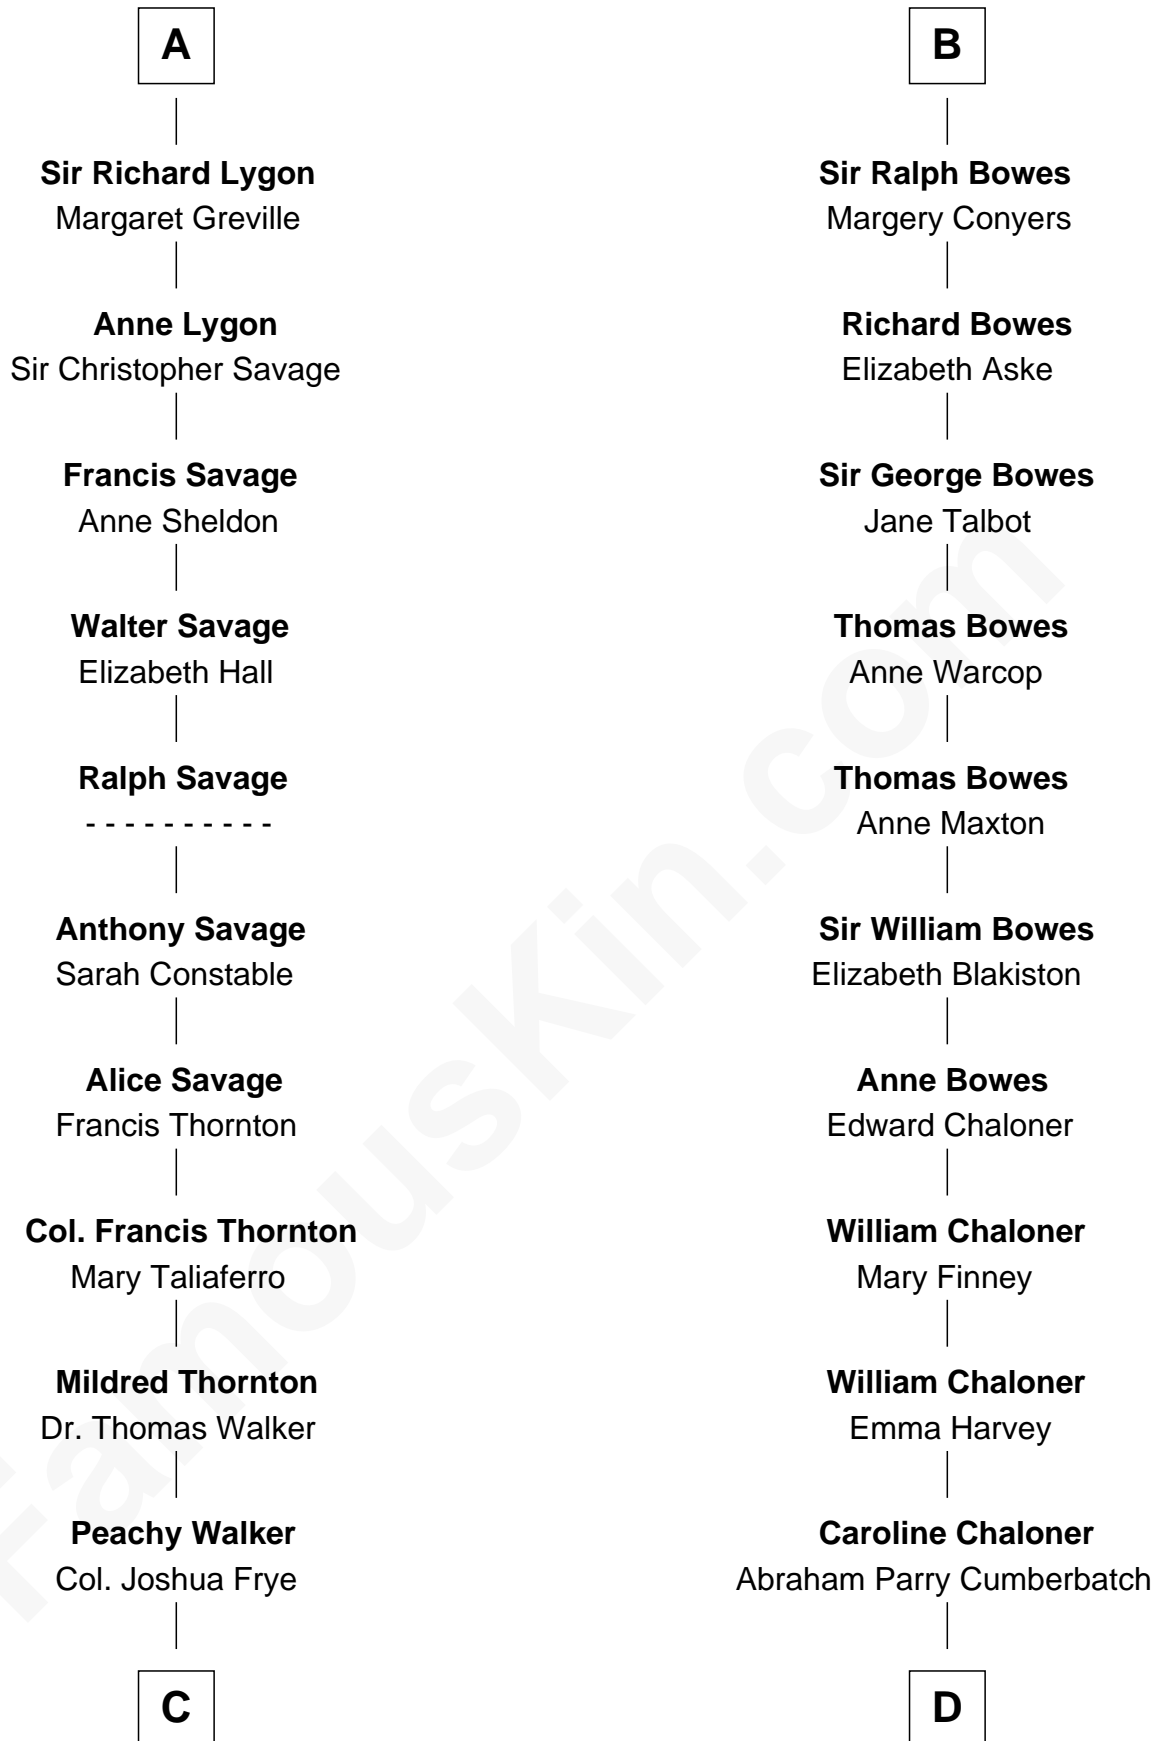

FamousKin.com Relationship Chart of

Adlai Stevenson II
31st Governor of Illinois

21st cousin of

Benedict Cumberbatch
Movie, Television and Stage Actor

C

Thomas Walker Frye
Elizabeth Speed Smith

Mary Peachy Frye
Rev. Lewis Warner Green

Letitia Green
Adlai Ewing Stevenson

Lewis Green Stevenson
Helen Louise Davis

Adlai Stevenson II
31st Governor of Illinois

D

Robert William Cumberbatch
Louisa Grace Hanson

Henry Alfred Cumberbatch
Hélène Gertrude Rees