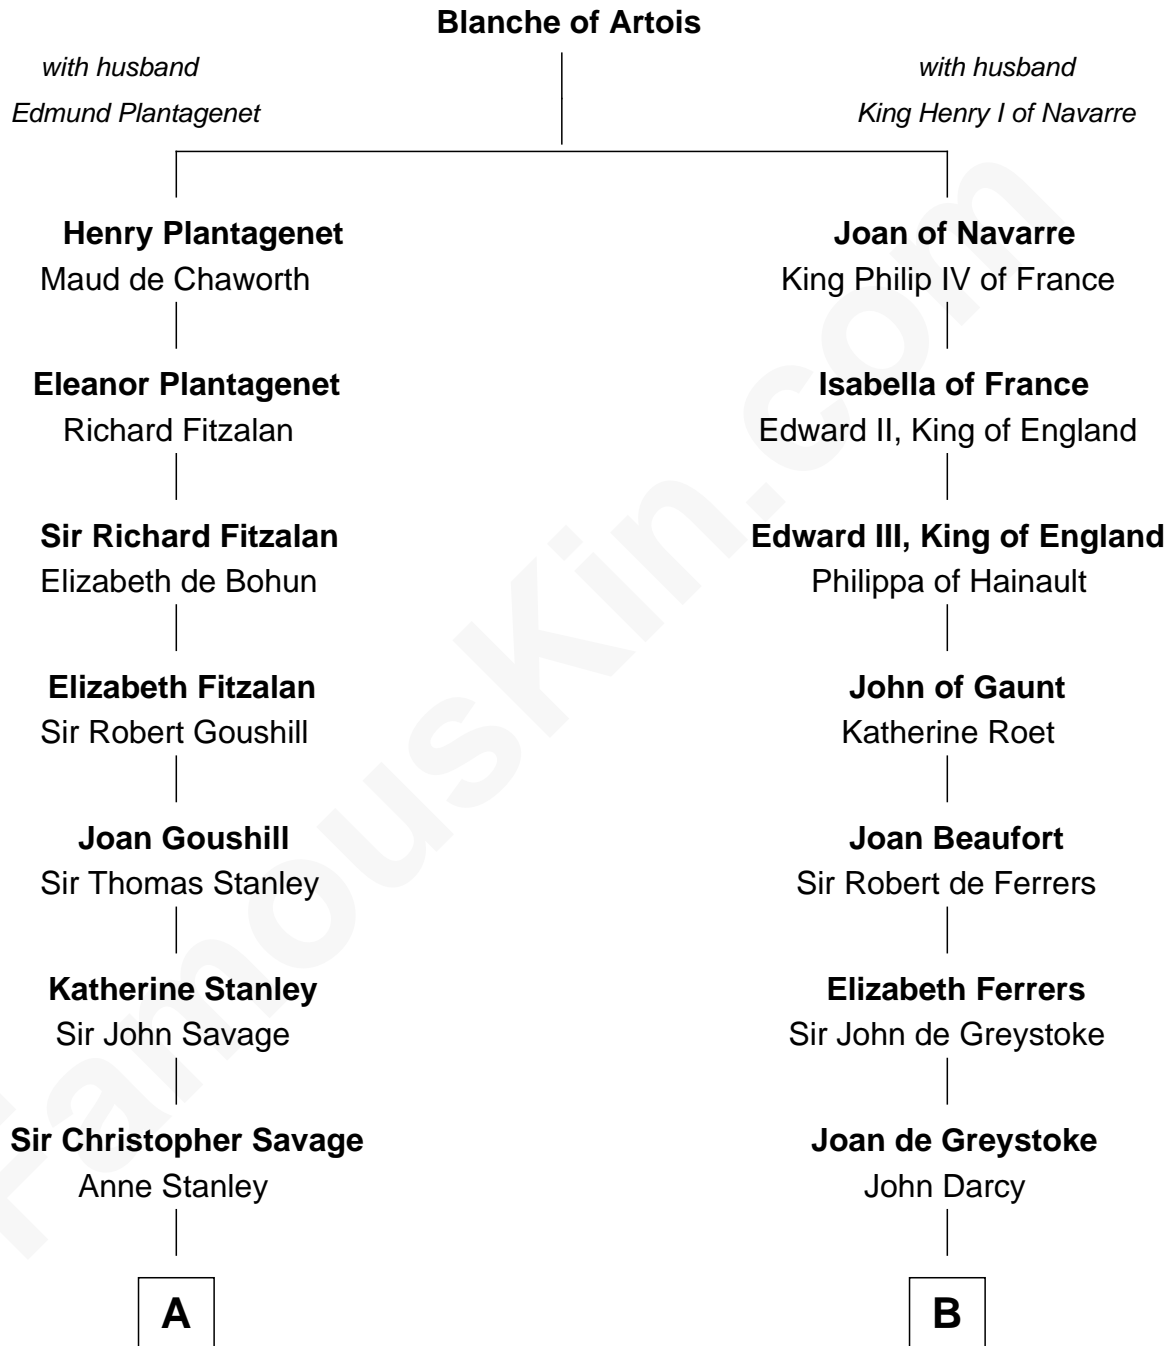

FamousKin.com Relationship Chart of

Adlai Stevenson II
31st Governor of Illinois

20th cousin of

Sir Arthur Conan Doyle
Author, "Sherlock Holmes"

C

Mary Peachy Frye
Rev. Lewis Warner Green

Letitia Green
Adlai Ewing Stevenson

Lewis Green Stevenson
Helen Louise Davis

Adlai Stevenson II
31st Governor of Illinois

D

William Pack
Catherine Scott

Catherine Pack
William Foley

Mary Josephine Elizabeth Foley
Charles Altamont Doyle

Sir Arthur Conan Doyle
Author, "Sherlock Holmes"