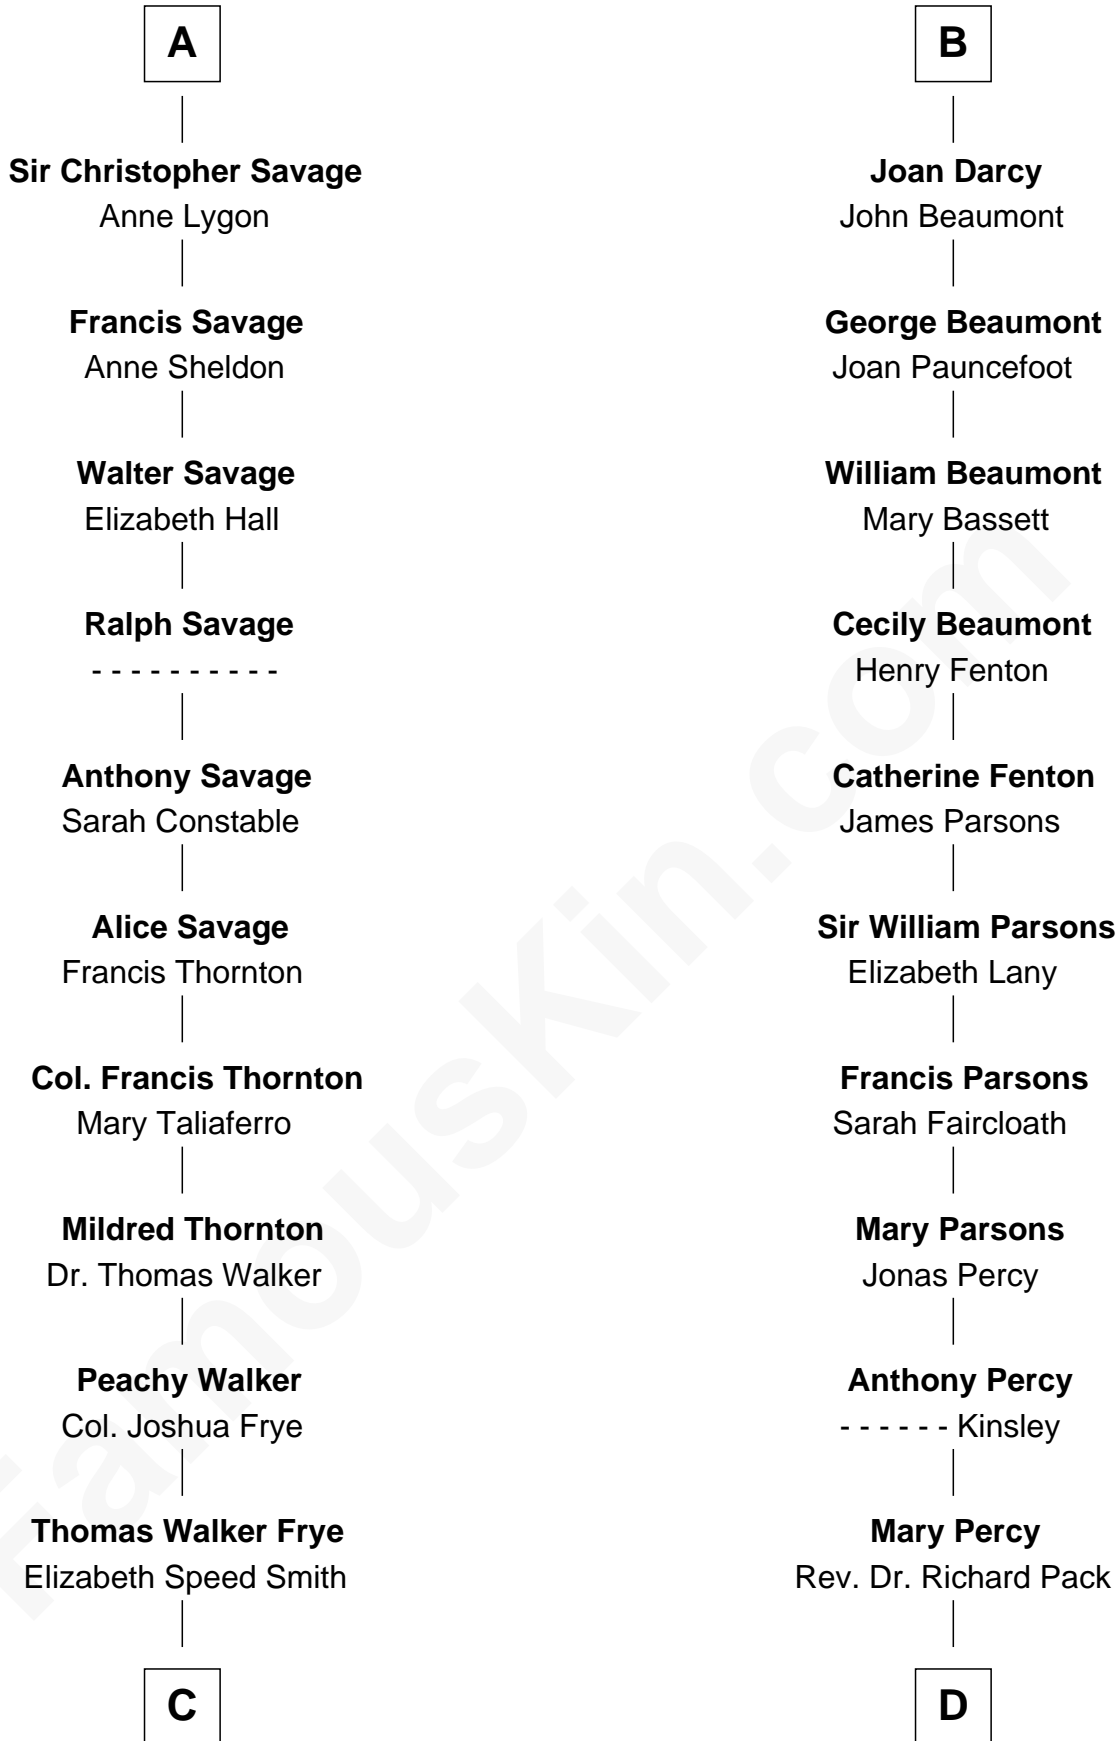

FamousKin.com Relationship Chart of

Adlai Stevenson II
31st Governor of Illinois

20th cousin of

Sir Arthur Conan Doyle
Author, "Sherlock Holmes"

C

Mary Peachy Frye
Rev. Lewis Warner Green

Letitia Green
Adlai Ewing Stevenson

Lewis Green Stevenson
Helen Louise Davis

Adlai Stevenson II
31st Governor of Illinois

D

William Pack
Catherine Scott

Catherine Pack
William Foley

Mary Josephine Elizabeth Foley
Charles Altamont Doyle

Sir Arthur Conan Doyle
Author, "Sherlock Holmes"