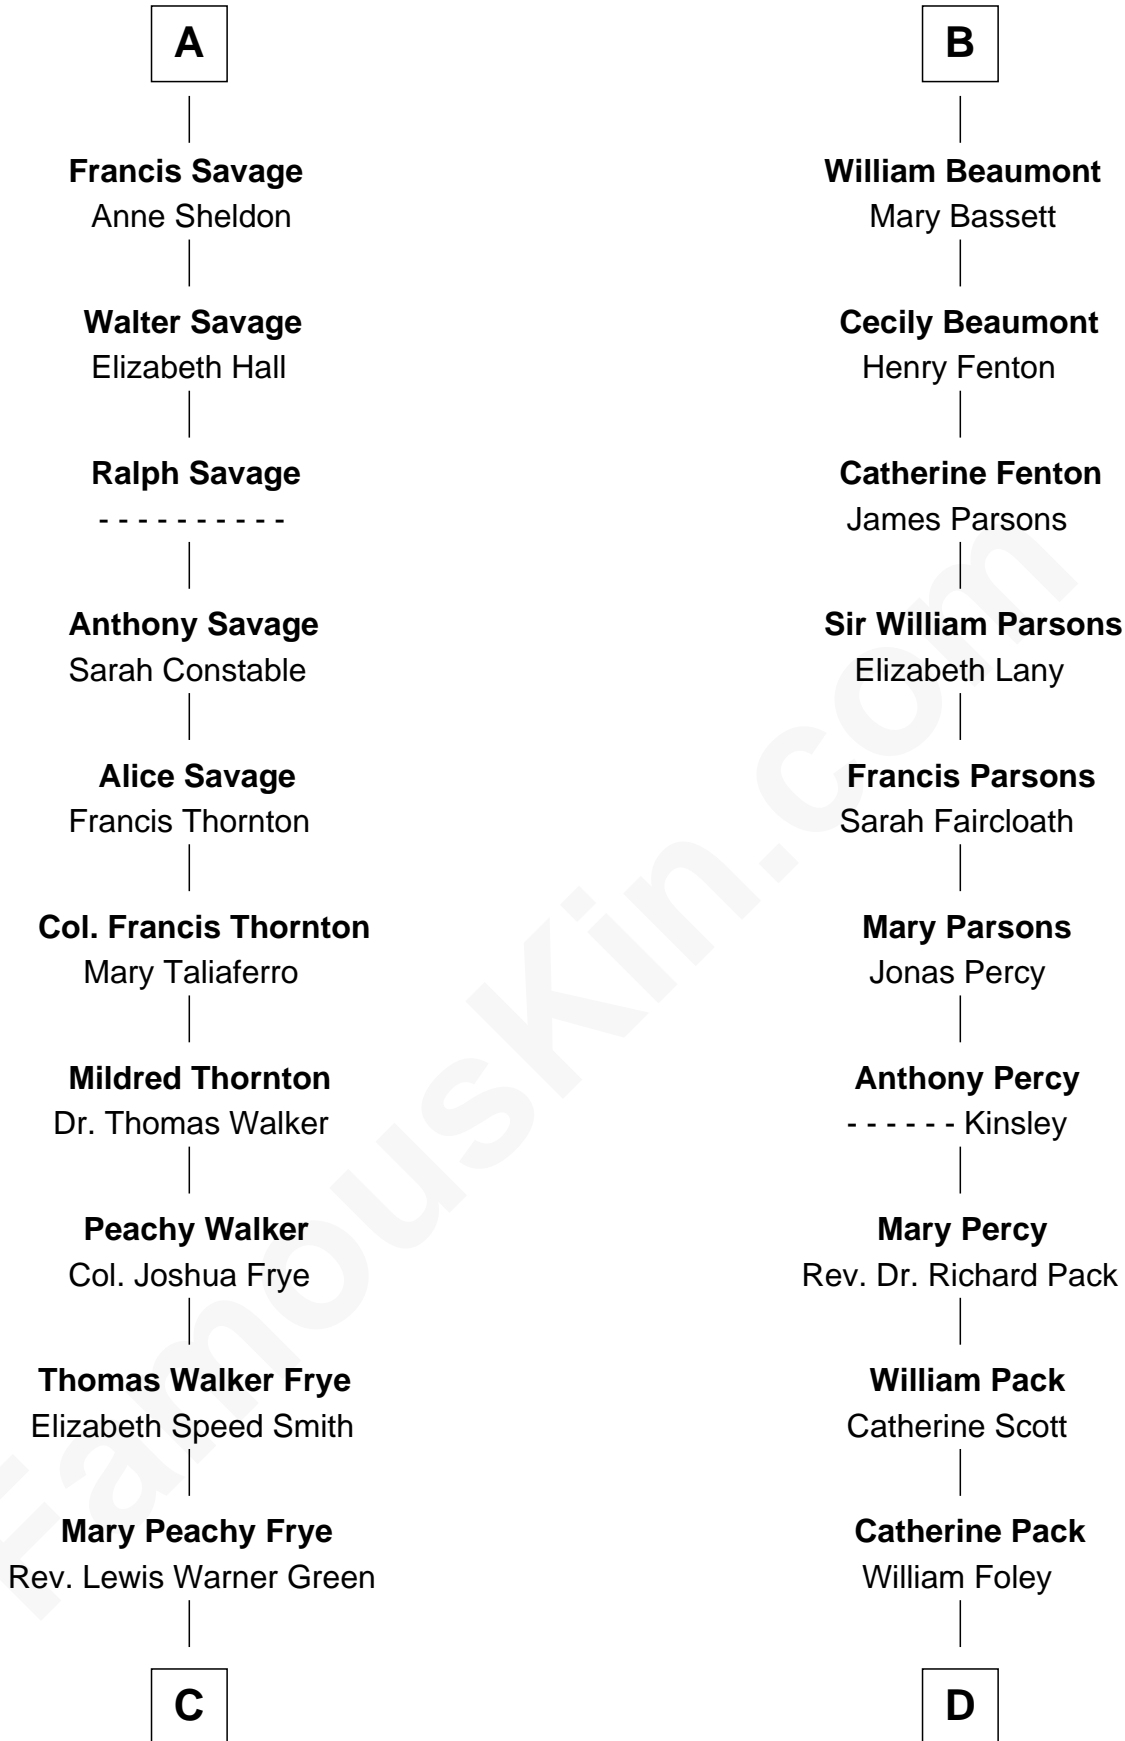

FamousKin.com Relationship Chart of

Adlai Stevenson II

31st Governor of Illinois

18th cousin 1 time removed of

Sir Arthur Conan Doyle

Author, "Sherlock Holmes"

Humphrey de Bohun

Elizabeth Plantagenet

Sir William de Bohun
Elizabeth de Badlesmere

Elizabeth de Bohun
Sir Richard Fitzalan

Elizabeth Fitzalan
Sir Robert Goushill

Joan Goushill
Sir Thomas Stanley

Katherine Stanley
Sir John Savage

Sir Christopher Savage
Anne Stanley

Sir Christopher Savage
Anne Lygon

A

Eleanor de Bohun
Sir James le Boteler

Pernel le Boteler
Sir Gilbert Talbot

Elizabeth Talbot
Sir Henry de Grey

Margaret de Grey
Sir John Darcy

John Darcy
Joan de Greystoke

Joan Darcy
John Beaumont

George Beaumont
Joan Pauncefoot

B

C

Letitia Green
Adlai Ewing Stevenson

Lewis Green Stevenson
Helen Louise Davis

Adlai Stevenson II
31st Governor of Illinois

D