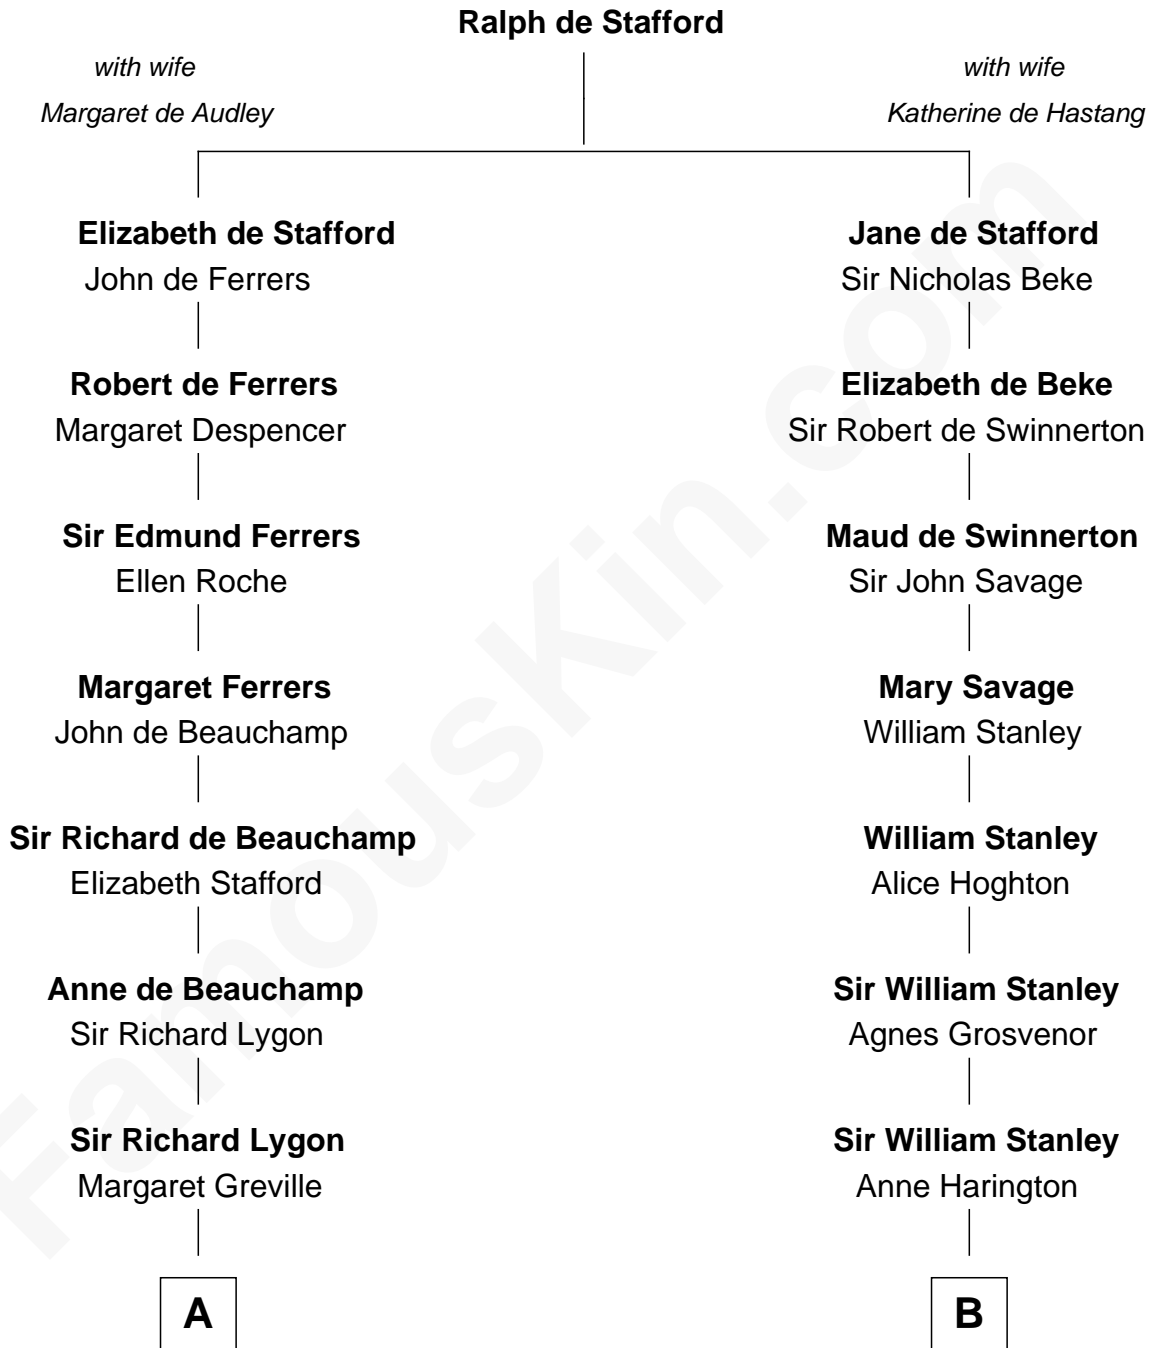

FamousKin.com Relationship Chart of

Adlai Stevenson II

31st Governor of Illinois

14th cousin 6 times removed of

Thomas Sim Lee

2nd and 7th Governor of Maryland

C

—
Mary Peachy Frye
Rev. Lewis Warner Green

—
Letitia Green
Adlai Ewing Stevenson

—
Lewis Green Stevenson
Helen Louise Davis

—
Adlai Stevenson II
31st Governor of Illinois

FamousKin.com