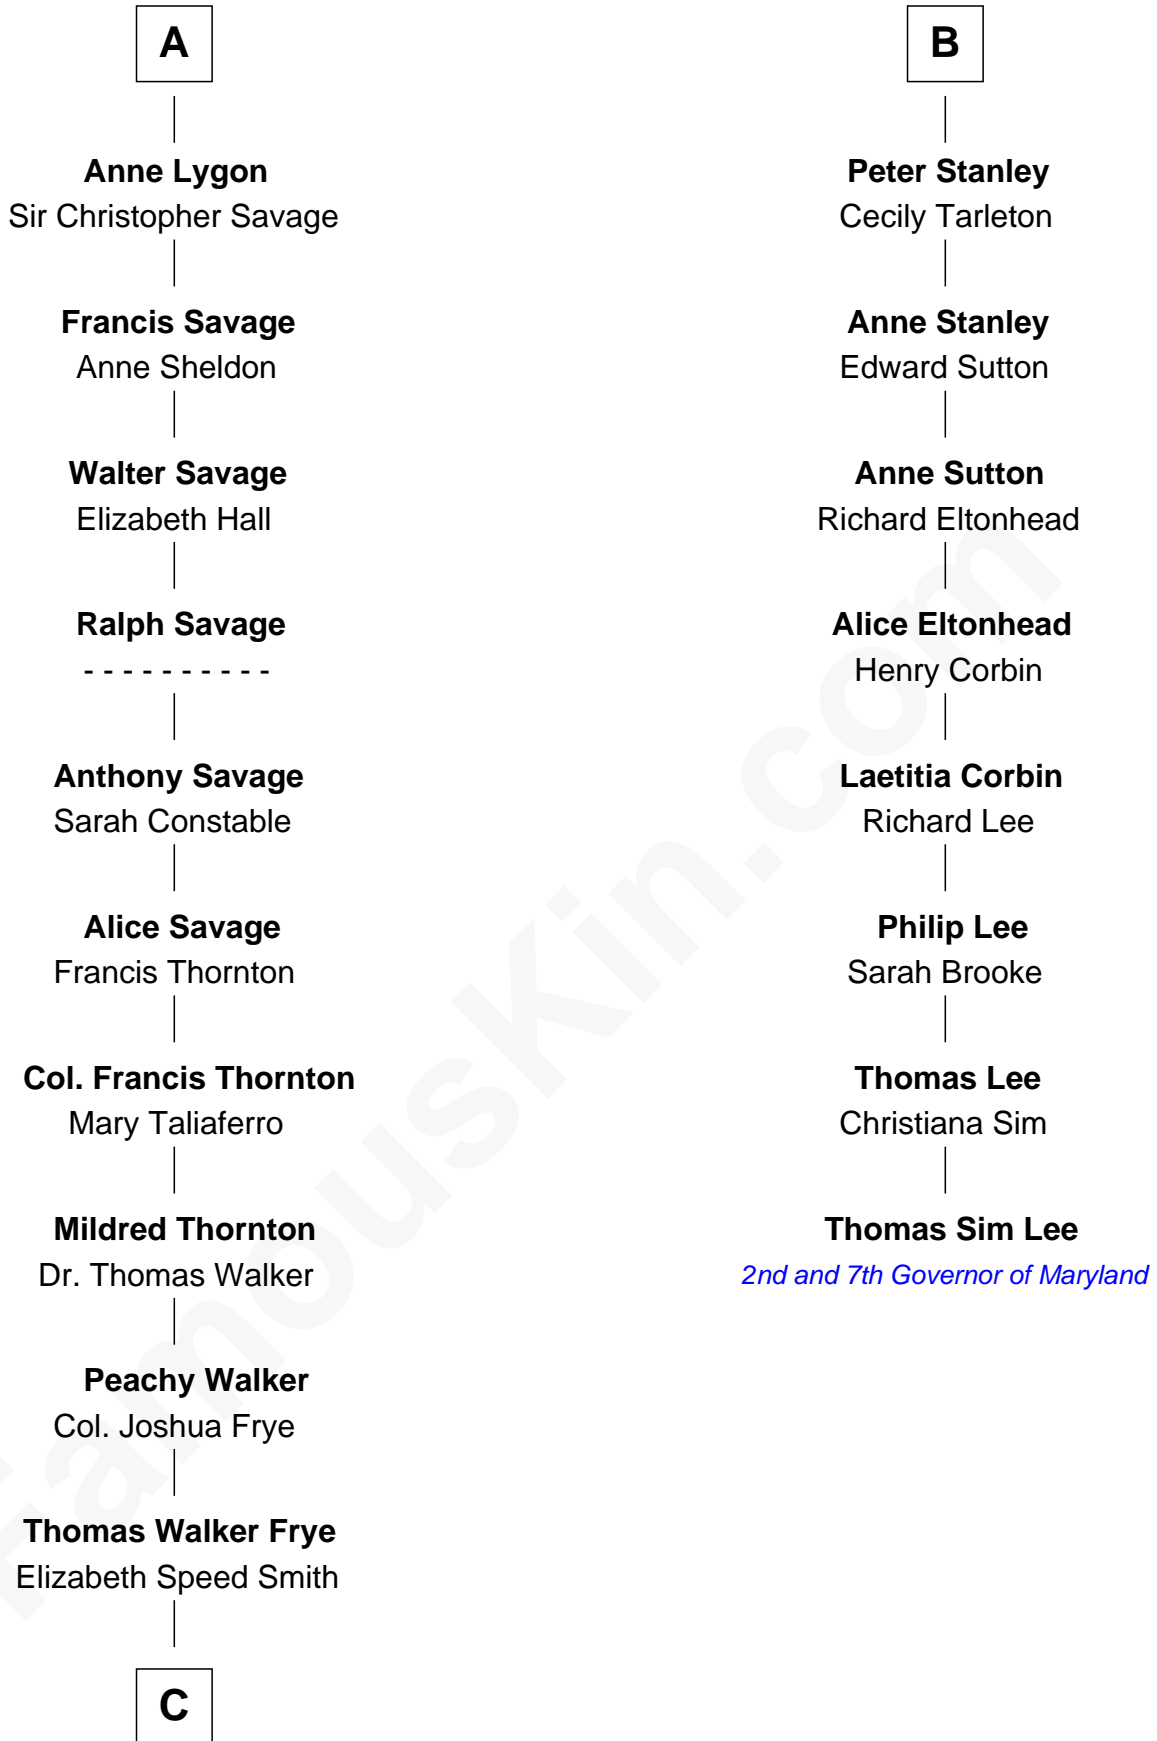

FamousKin.com Relationship Chart of

Adlai Stevenson II

31st Governor of Illinois

14th cousin 6 times removed of

Thomas Sim Lee

2nd and 7th Governor of Maryland

C

—
Mary Peachy Frye
Rev. Lewis Warner Green

—
Letitia Green
Adlai Ewing Stevenson

—
Lewis Green Stevenson
Helen Louise Davis

—
Adlai Stevenson II
31st Governor of Illinois

FamousKin.com