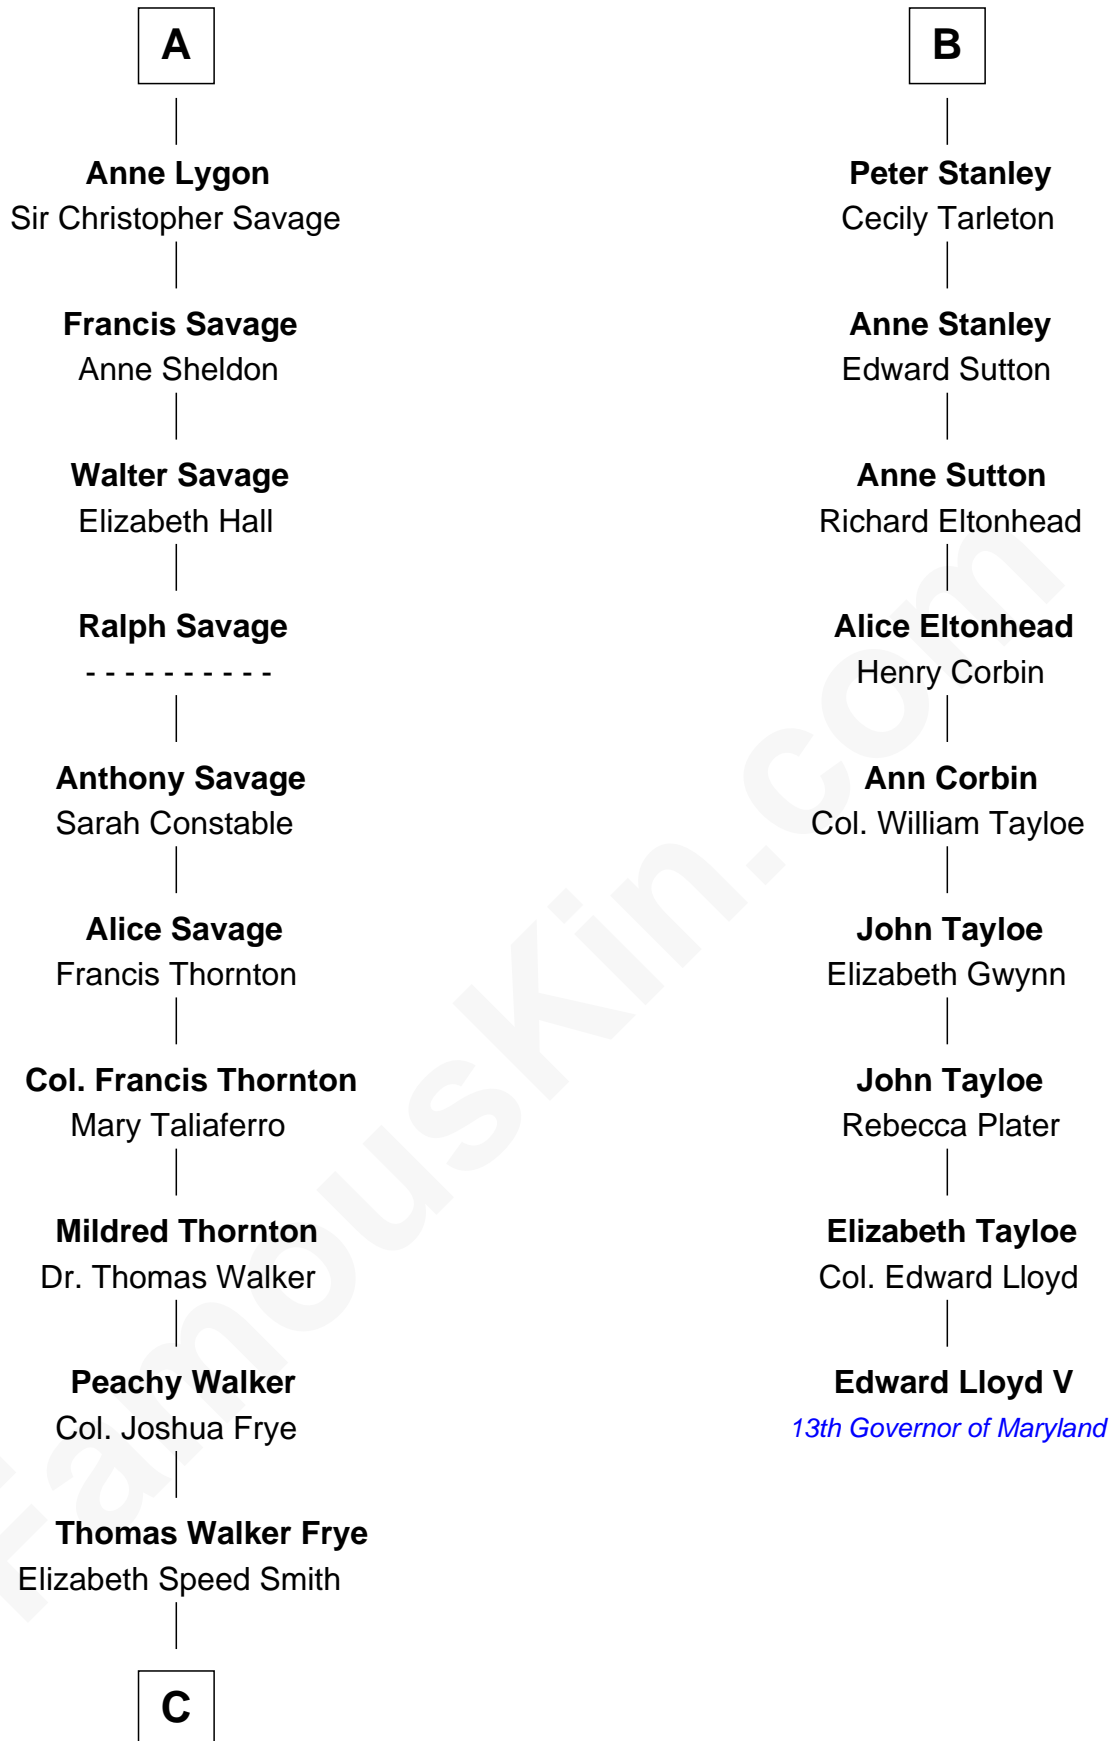

FamousKin.com Relationship Chart of

Adlai Stevenson II

31st Governor of Illinois

15th cousin 5 times removed of

Edward Lloyd V

13th Governor of Maryland

Katherine de Hastang

Ralph de Stafford

C

—
Mary Peachy Frye
Rev. Lewis Warner Green

—
Letitia Green
Adlai Ewing Stevenson

—
Lewis Green Stevenson
Helen Louise Davis

—
Adlai Stevenson II
31st Governor of Illinois

FamousKin.com