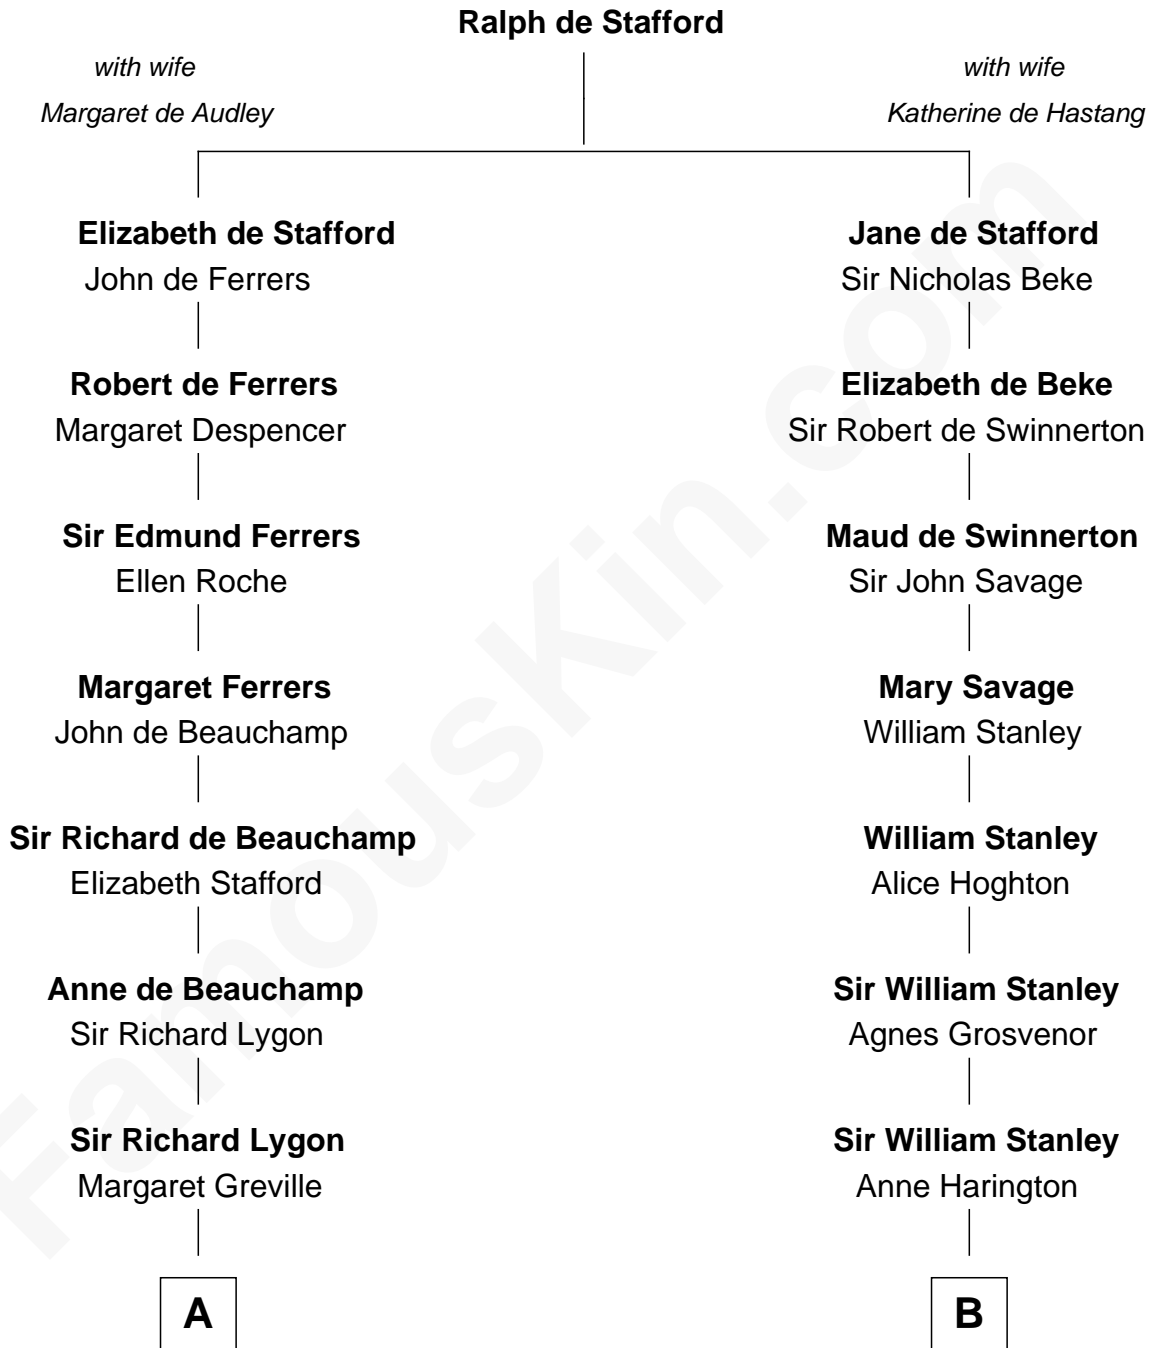

FamousKin.com Relationship Chart of

Adlai Stevenson II

31st Governor of Illinois

15th cousin 5 times removed of

Edward Lloyd V

13th Governor of Maryland

C

—
Mary Peachy Frye
Rev. Lewis Warner Green

—
Letitia Green
Adlai Ewing Stevenson

—
Lewis Green Stevenson
Helen Louise Davis

—
Adlai Stevenson II
31st Governor of Illinois

FamousKin.com