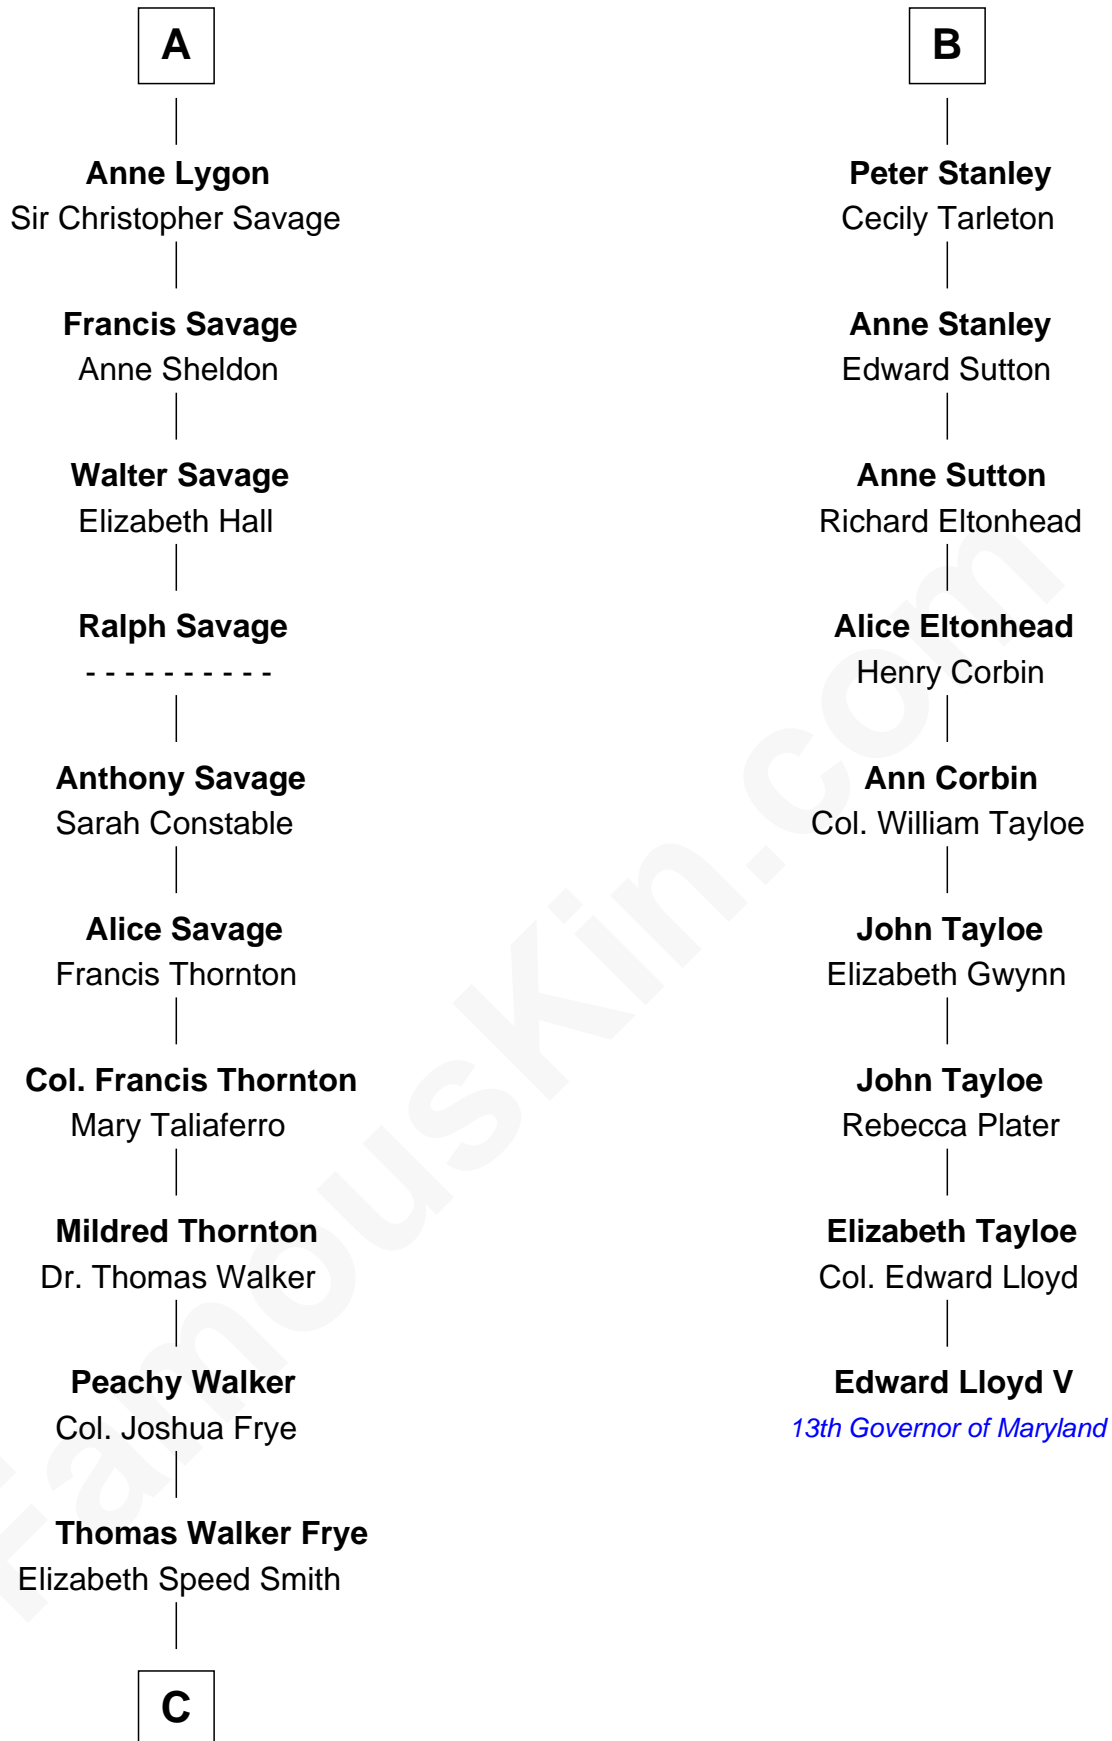

FamousKin.com Relationship Chart of

Adlai Stevenson II

31st Governor of Illinois

15th cousin 5 times removed of

Edward Lloyd V

13th Governor of Maryland

C

—
Mary Peachy Frye
Rev. Lewis Warner Green

—
Letitia Green
Adlai Ewing Stevenson

—
Lewis Green Stevenson
Helen Louise Davis

—
Adlai Stevenson II
31st Governor of Illinois

FamousKin.com