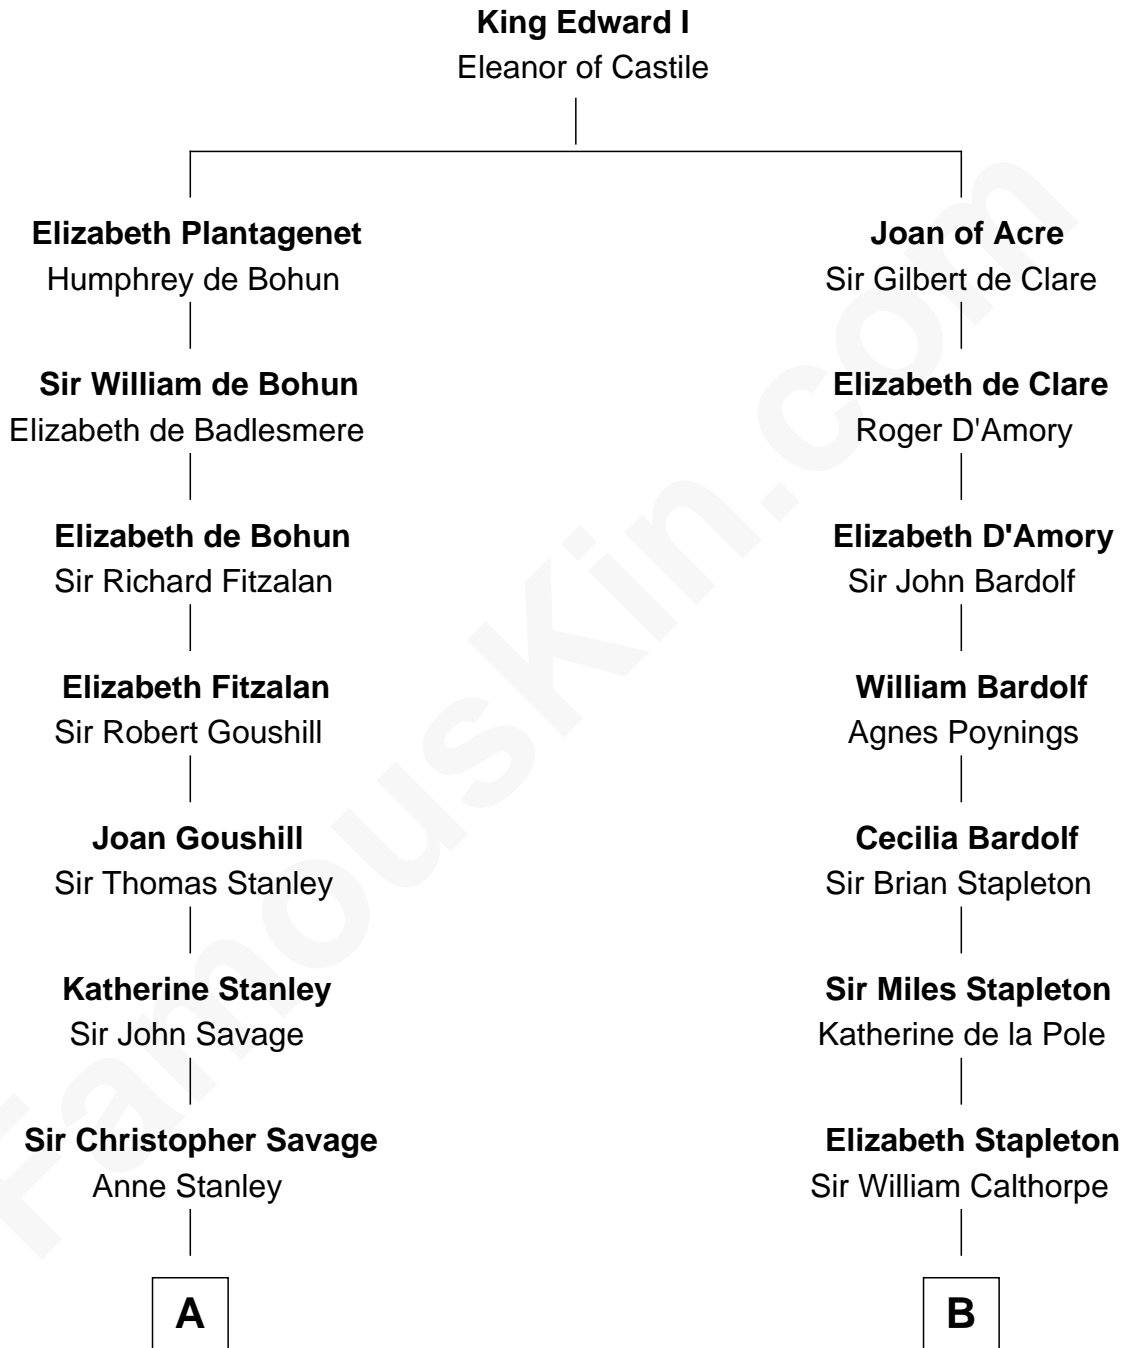

FamousKin.com Relationship Chart of

Adlai Stevenson II

31st Governor of Illinois

17th cousin 3 times removed of

Charles Carnan Ridgely

15th Governor of Maryland

C

—
Mary Peachy Frye
Rev. Lewis Warner Green

—
Letitia Green
Adlai Ewing Stevenson

—
Lewis Green Stevenson
Helen Louise Davis

—
Adlai Stevenson II
31st Governor of Illinois

FamousKin.com