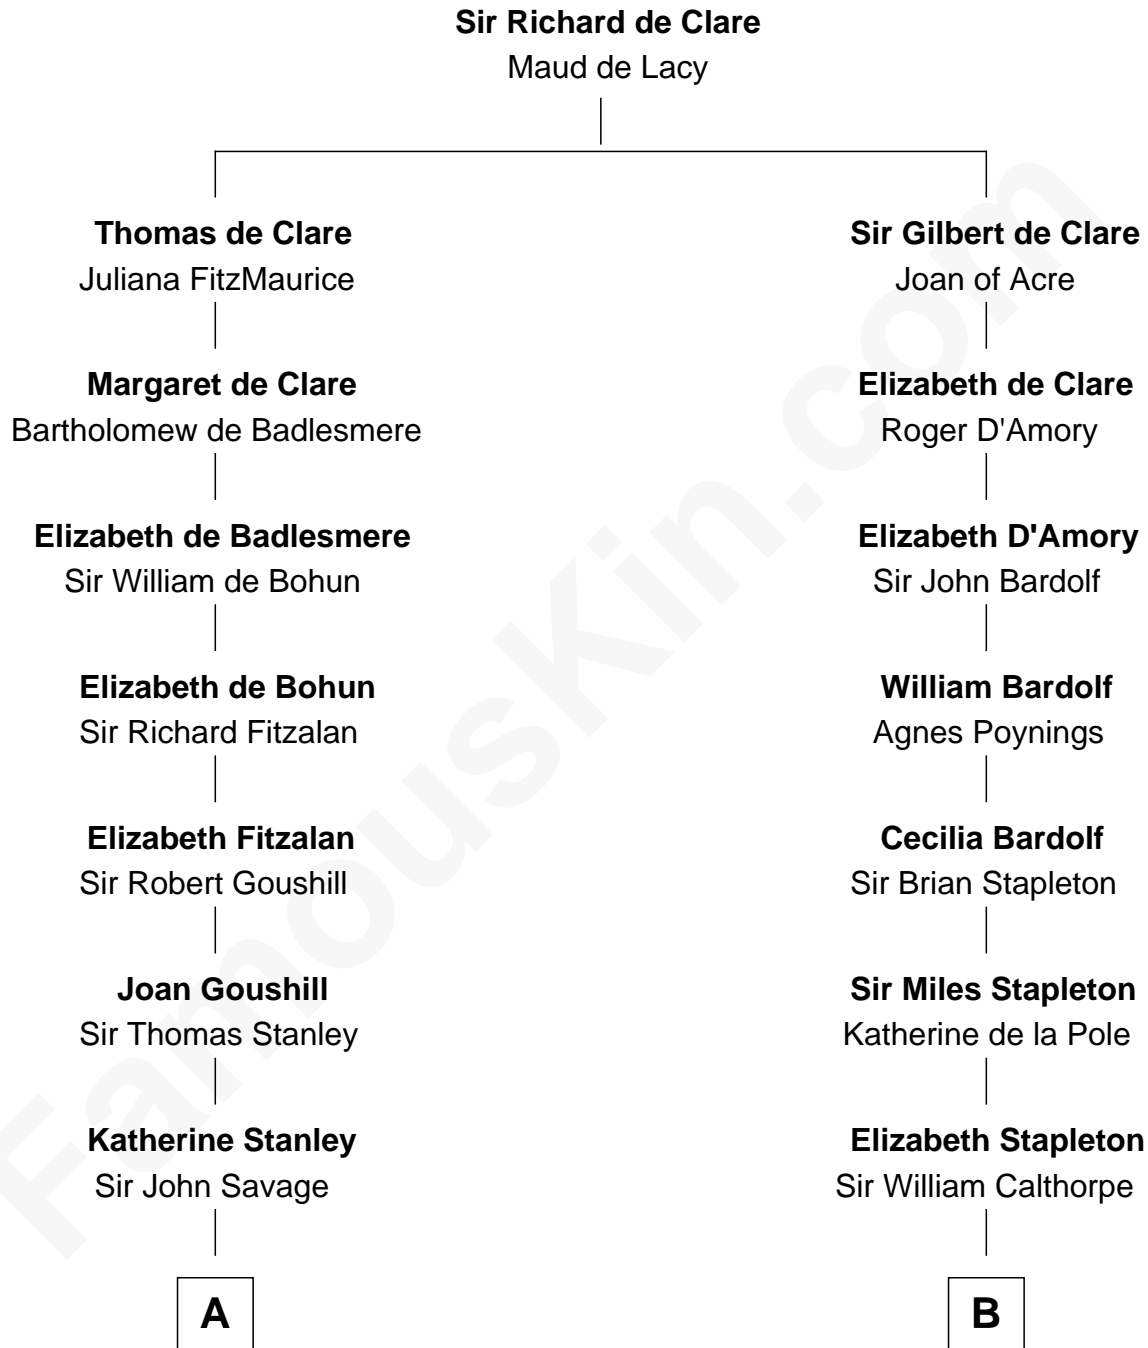

FamousKin.com Relationship Chart of

Adlai Stevenson II

31st Governor of Illinois

17th cousin 4 times removed of

Charles Carnan Ridgely

15th Governor of Maryland

C

Thomas Walker Frye
Elizabeth Speed Smith

Mary Peachy Frye
Rev. Lewis Warner Green

Letitia Green
Adlai Ewing Stevenson

Lewis Green Stevenson
Helen Louise Davis

Adlai Stevenson II
31st Governor of Illinois