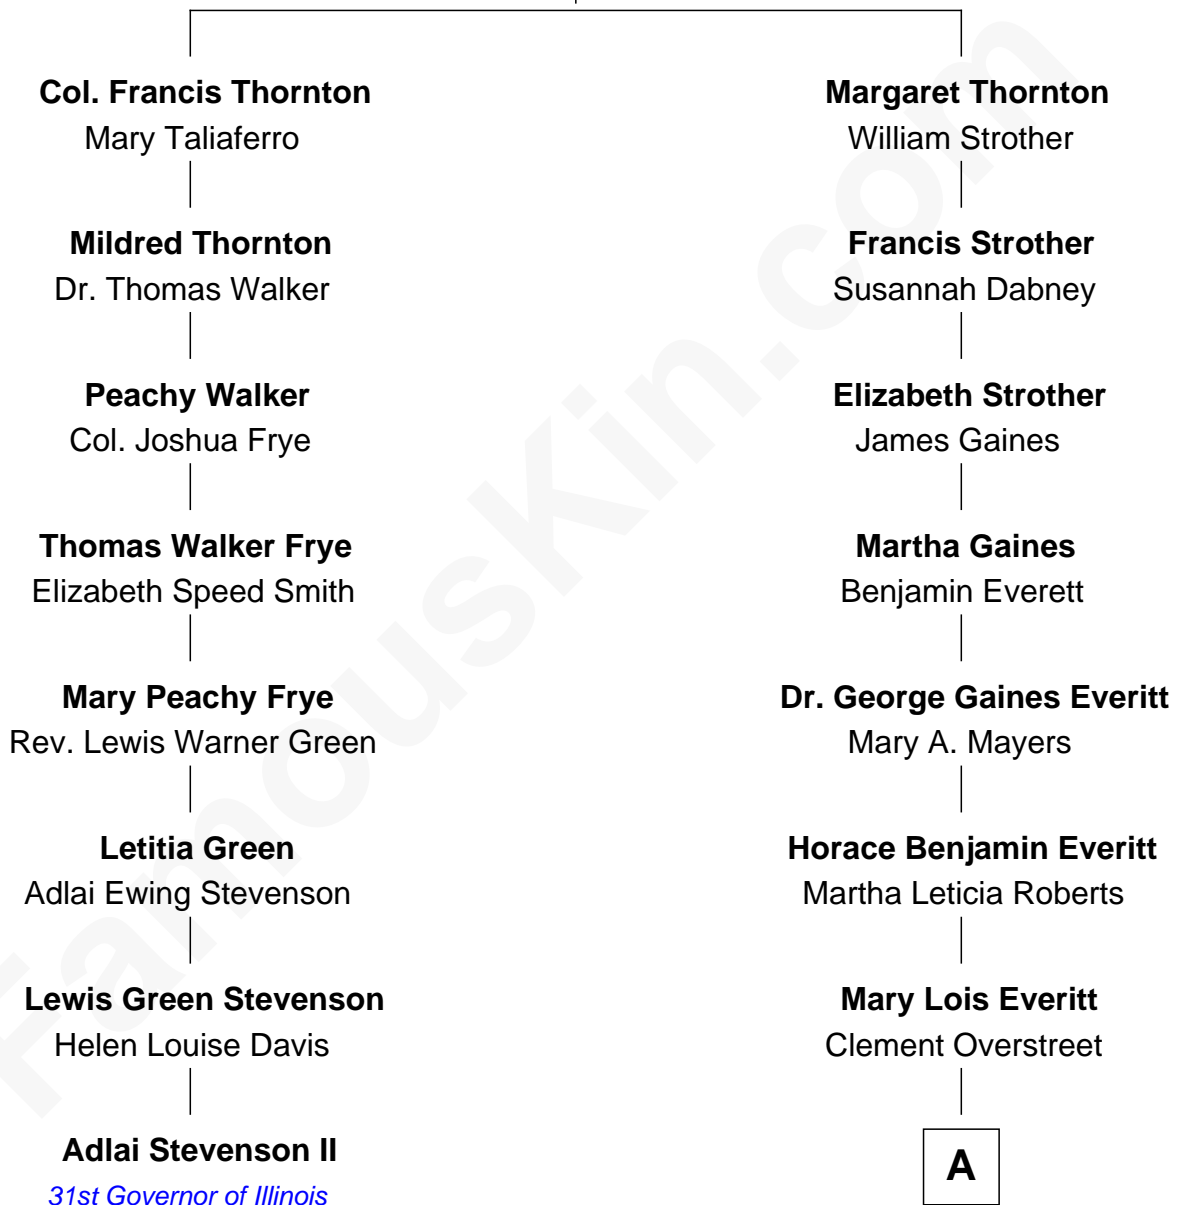

FamousKin.com Relationship Chart of

Adlai Stevenson II
31st Governor of Illinois

7th cousin 1 time removed of

William H. Macy
TV and Movie Actor

Francis Thornton
Alice Savage

A

—
Lois Elizabeth Overstreet

William Hall Macy