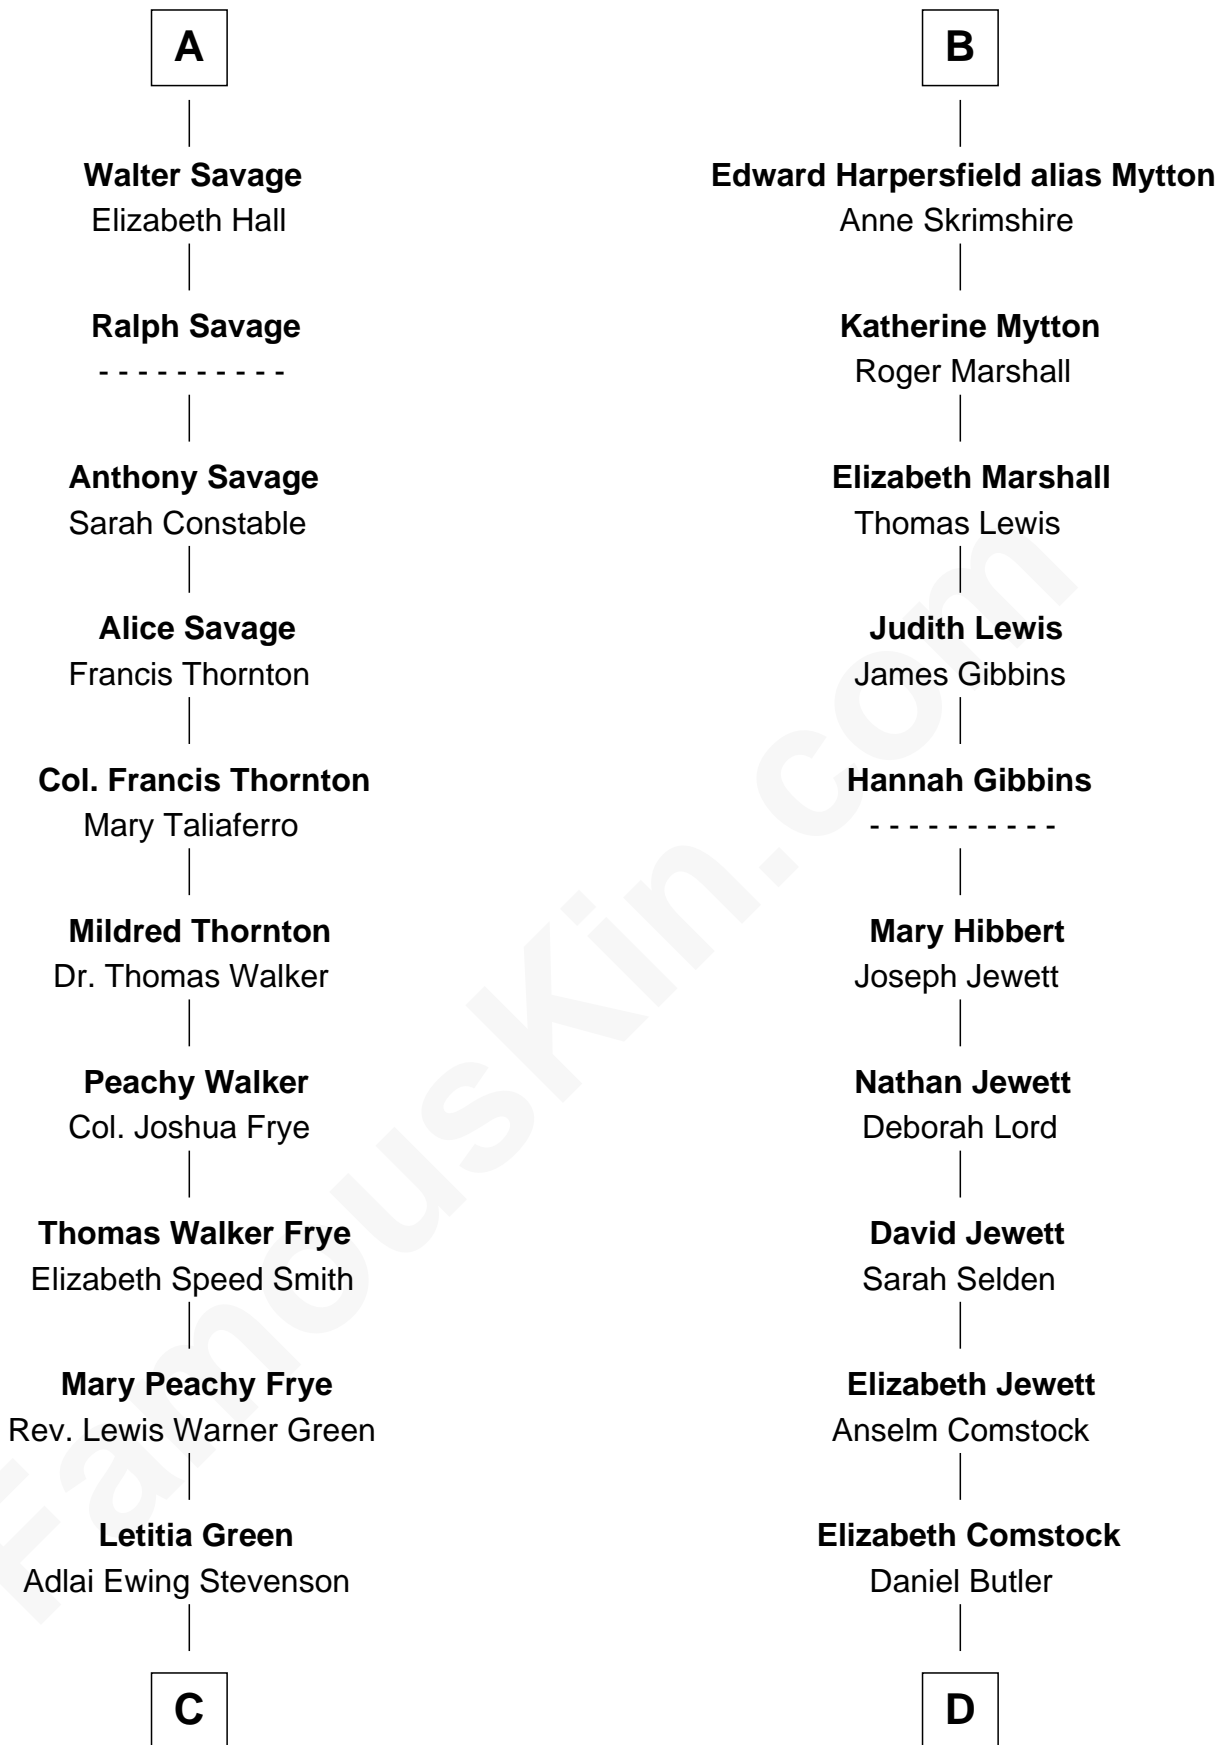

# FamousKin.com Relationship Chart of

**Adlai Stevenson II**  
31st Governor of Illinois

18th cousin 3 times removed of

**Gerald Ford**  
38th U.S. President

**C**

**Lewis Green Stevenson**

Helen Louise Davis

**Adlai Stevenson II**

*31st Governor of Illinois*

**D**

**George Selden Butler**

Elizabeth Ely Gridley

**Amy Gridley Butler**

George Manney Ayer

**Adele Augusta Ayer**

Levi Addison Gardner

**Dorothy Ayer Gardner**

Leslie Lynch King

**Gerald Ford**

*38th U.S. President*

FamousKin.com