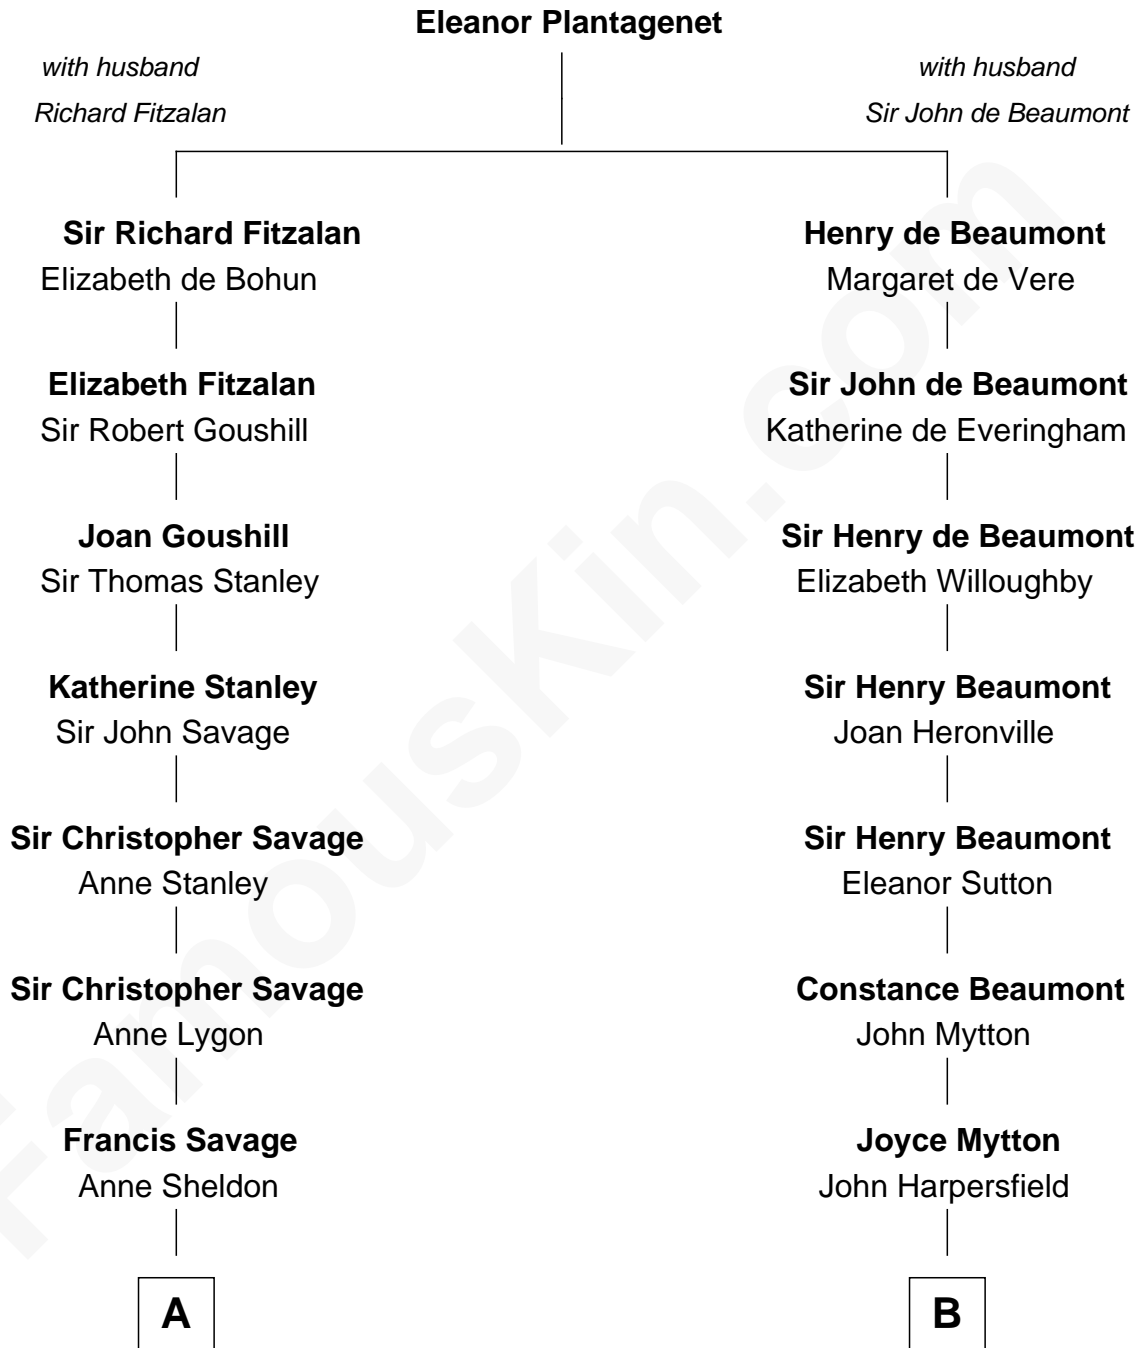

# FamousKin.com Relationship Chart of

**Adlai Stevenson II**  
31st Governor of Illinois

18th cousin 3 times removed of

**Gerald Ford**  
38th U.S. President

**C**

**Lewis Green Stevenson**

Helen Louise Davis

**Adlai Stevenson II**

*31st Governor of Illinois*

**D**

**George Selden Butler**

Elizabeth Ely Gridley

**Amy Gridley Butler**

George Manney Ayer

**Adele Augusta Ayer**

Levi Addison Gardner

**Dorothy Ayer Gardner**

Leslie Lynch King

**Gerald Ford**

*38th U.S. President*

FamousKin.com