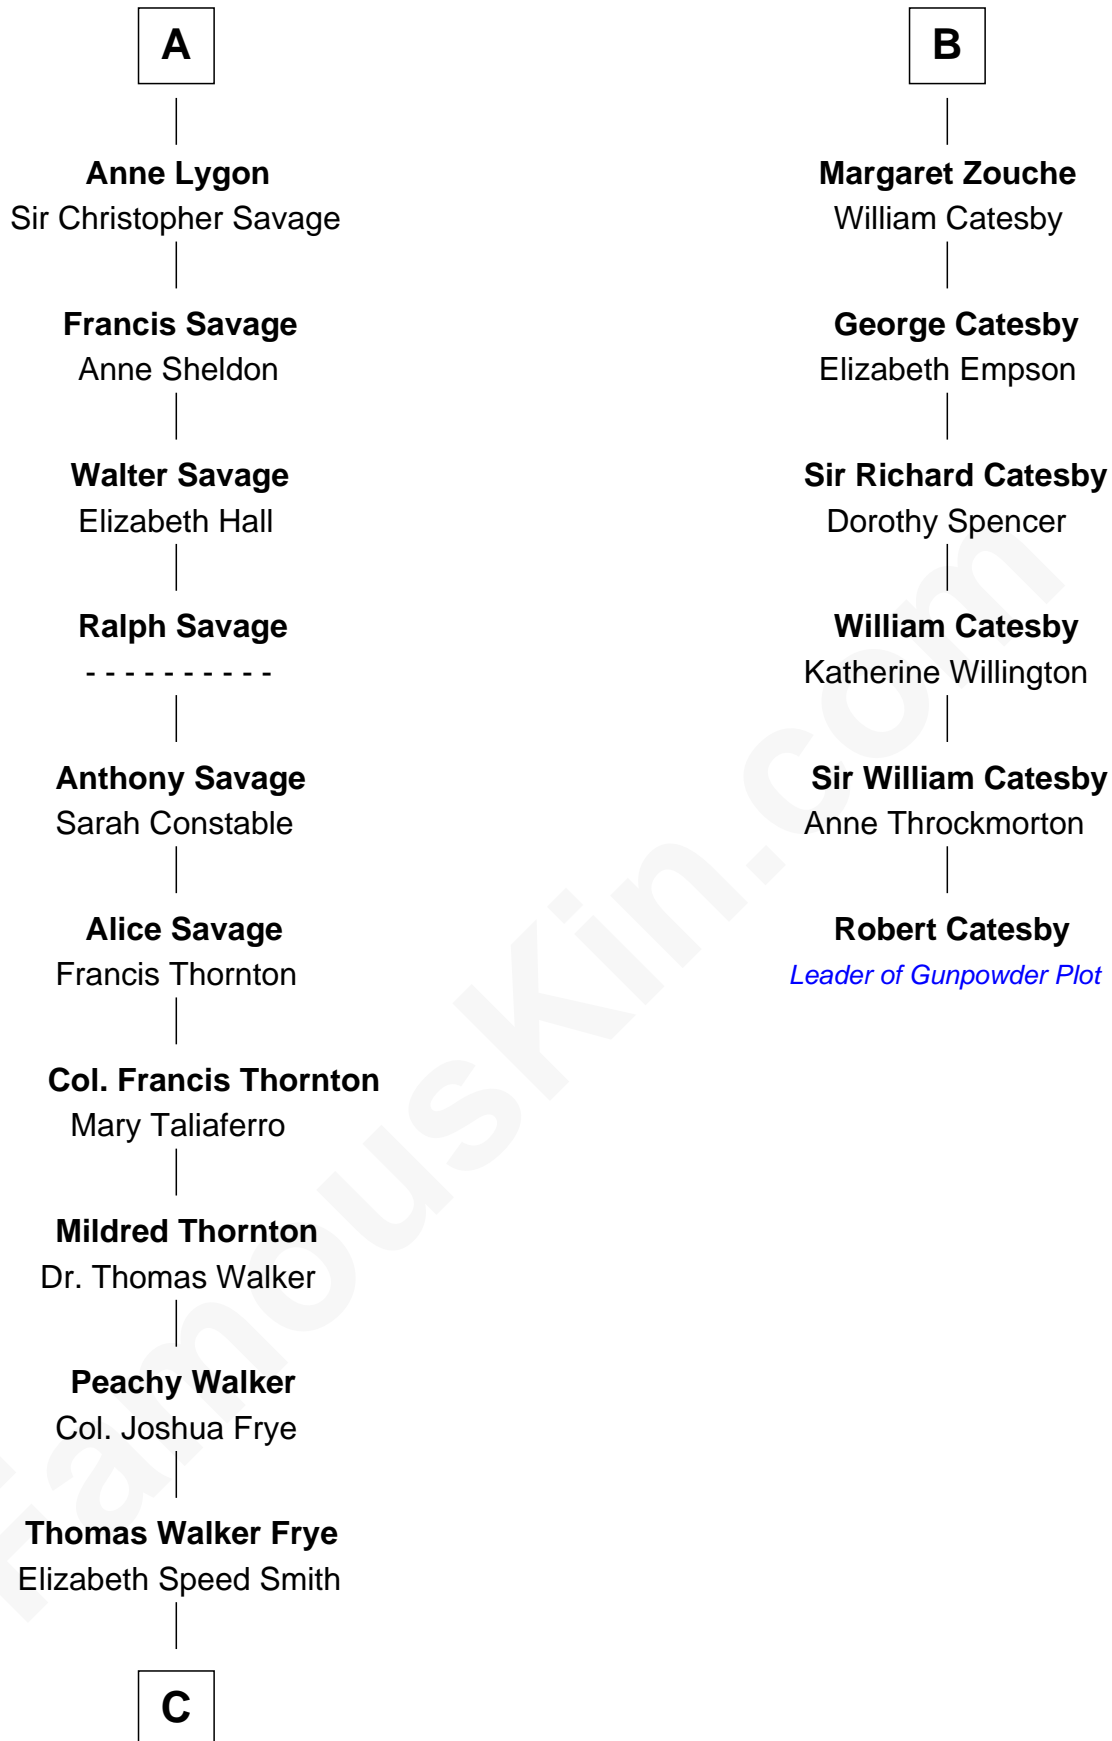

FamousKin.com Relationship Chart of

Adlai Stevenson II

31st Governor of Illinois

12th cousin 8 times removed of

Robert Catesby

Leader of Gunpowder Plot

Sir Walter de Beauchamp

Alice de Tony

Edith Stourton

Margaret Beauchamp

Sir Oliver St. John

Elizabeth St. John

William Zouche

B

C

—
Mary Peachy Frye
Rev. Lewis Warner Green