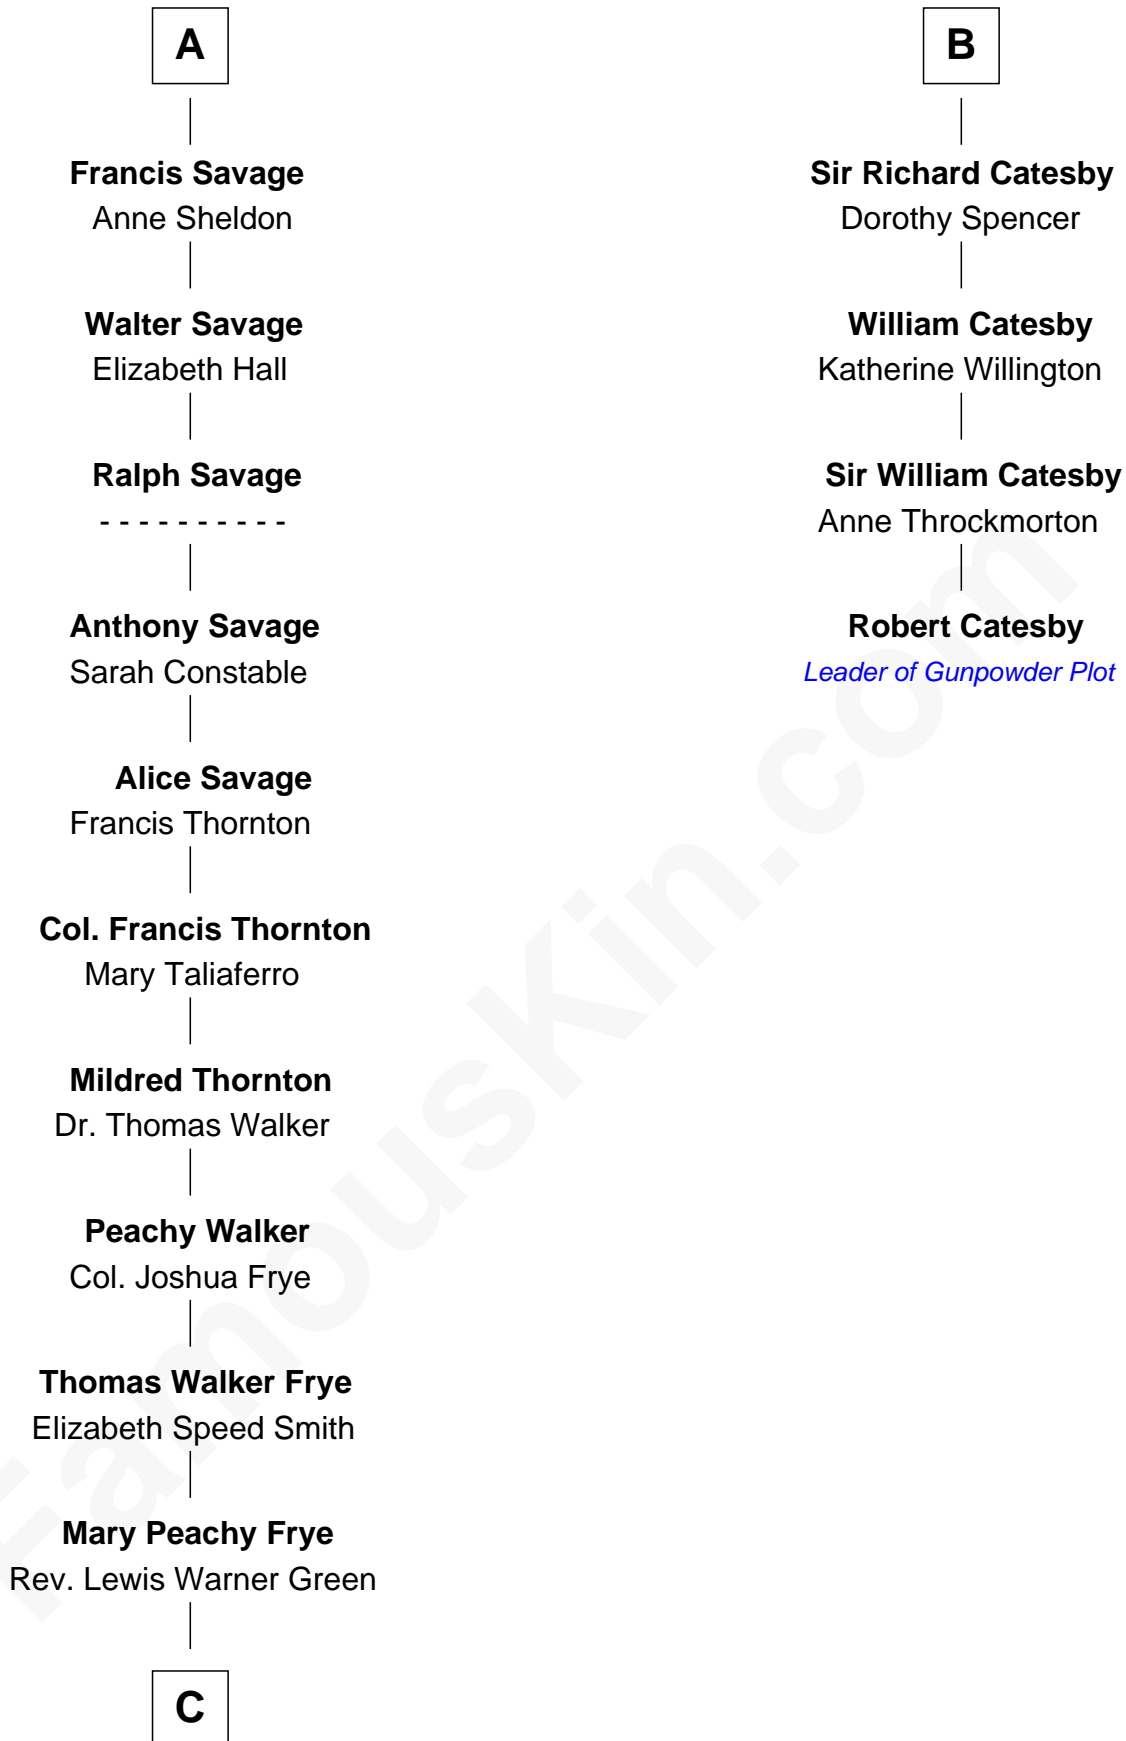

FamousKin.com Relationship Chart of

Adlai Stevenson II

31st Governor of Illinois

10th cousin 9 times removed of

Robert Catesby

Leader of Gunpowder Plot

Bartholomew de Badlesmere

Margaret de Clare

Sir William de Ros

Elizabeth de Roos

Sir William la Zouche

Sir William la Zouche

Agnes Greene

Sir William la Zouche

Elizabeth - - - - -

William Zouche

Elizabeth St. John

Margaret Zouche

William Catesby

George Catesby

Elizabeth Empson

B

C

—
Letitia Green