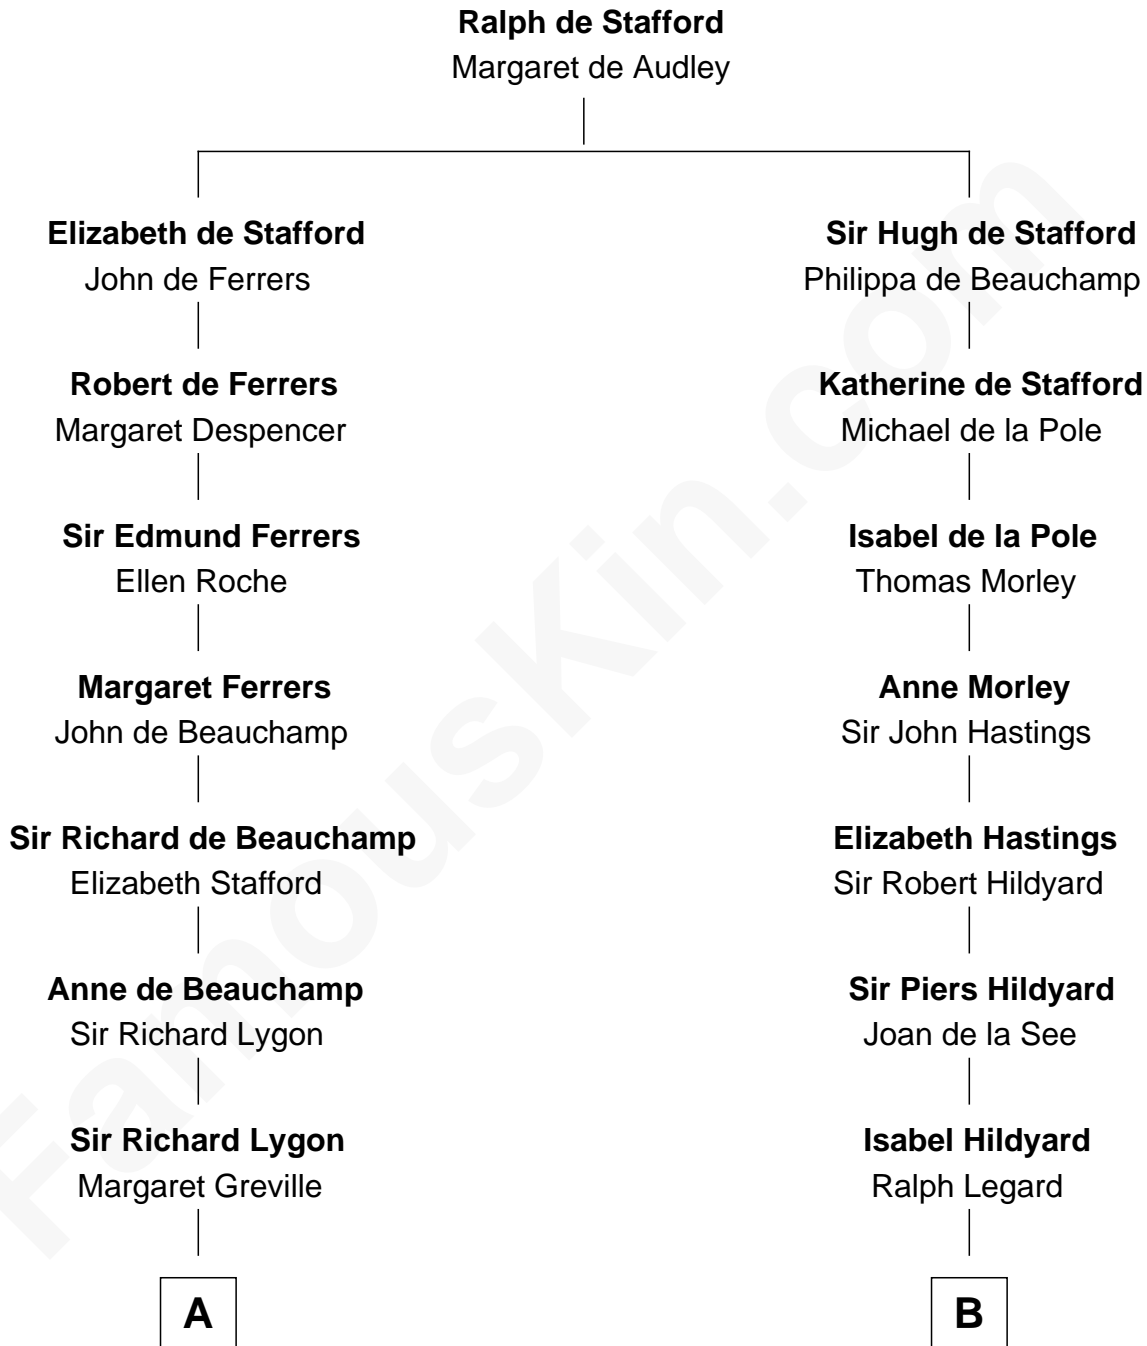

# FamousKin.com Relationship Chart of

**Adlai Stevenson II**

*31st Governor of Illinois*

20th cousin 1 time removed of

**Meghan Markle**

*Duchess of Sussex, TV Actress*

**C**

**Mary Peachy Frye**  
Rev. Lewis Warner Green

**Letitia Green**  
Adlai Ewing Stevenson

**Lewis Green Stevenson**  
Helen Louise Davis

**Adlai Stevenson II**  
*31st Governor of Illinois*

**D**

**George David Merrill**  
Mary Bird

**Gertrude May Merrill**  
Fred George Sanders

**Doris Mary Rita Sanders**  
Gordon Arnold Markle

**Thomas Wayne Markle**  
Doria Loyce Ragland

**Meghan Markle**  
*Duchess of Sussex, TV Actress*