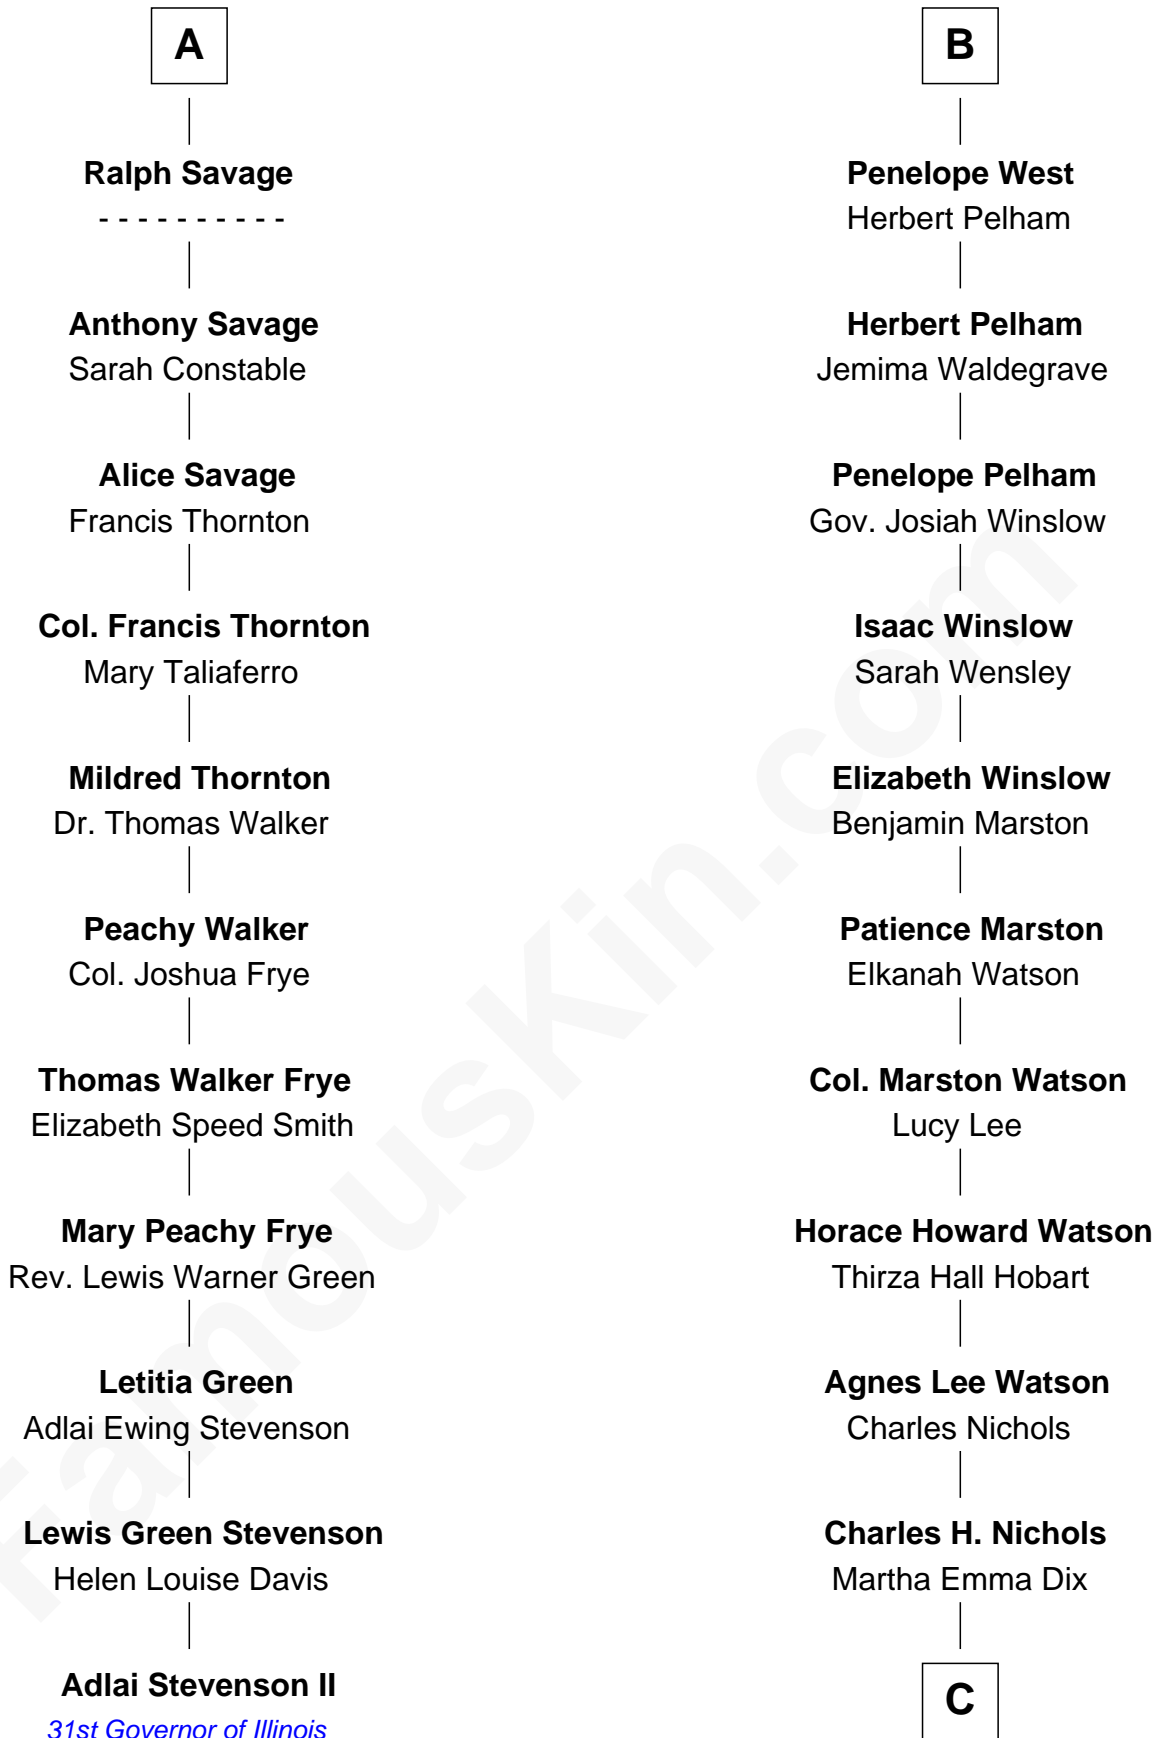

FamousKin.com Relationship Chart of

Adlai Stevenson II

31st Governor of Illinois

17th cousin 3 times removed of

John Cena

Movie Actor and WWE Pro Wrestler

C

Charles Nichols
Julia Ellen Skelton