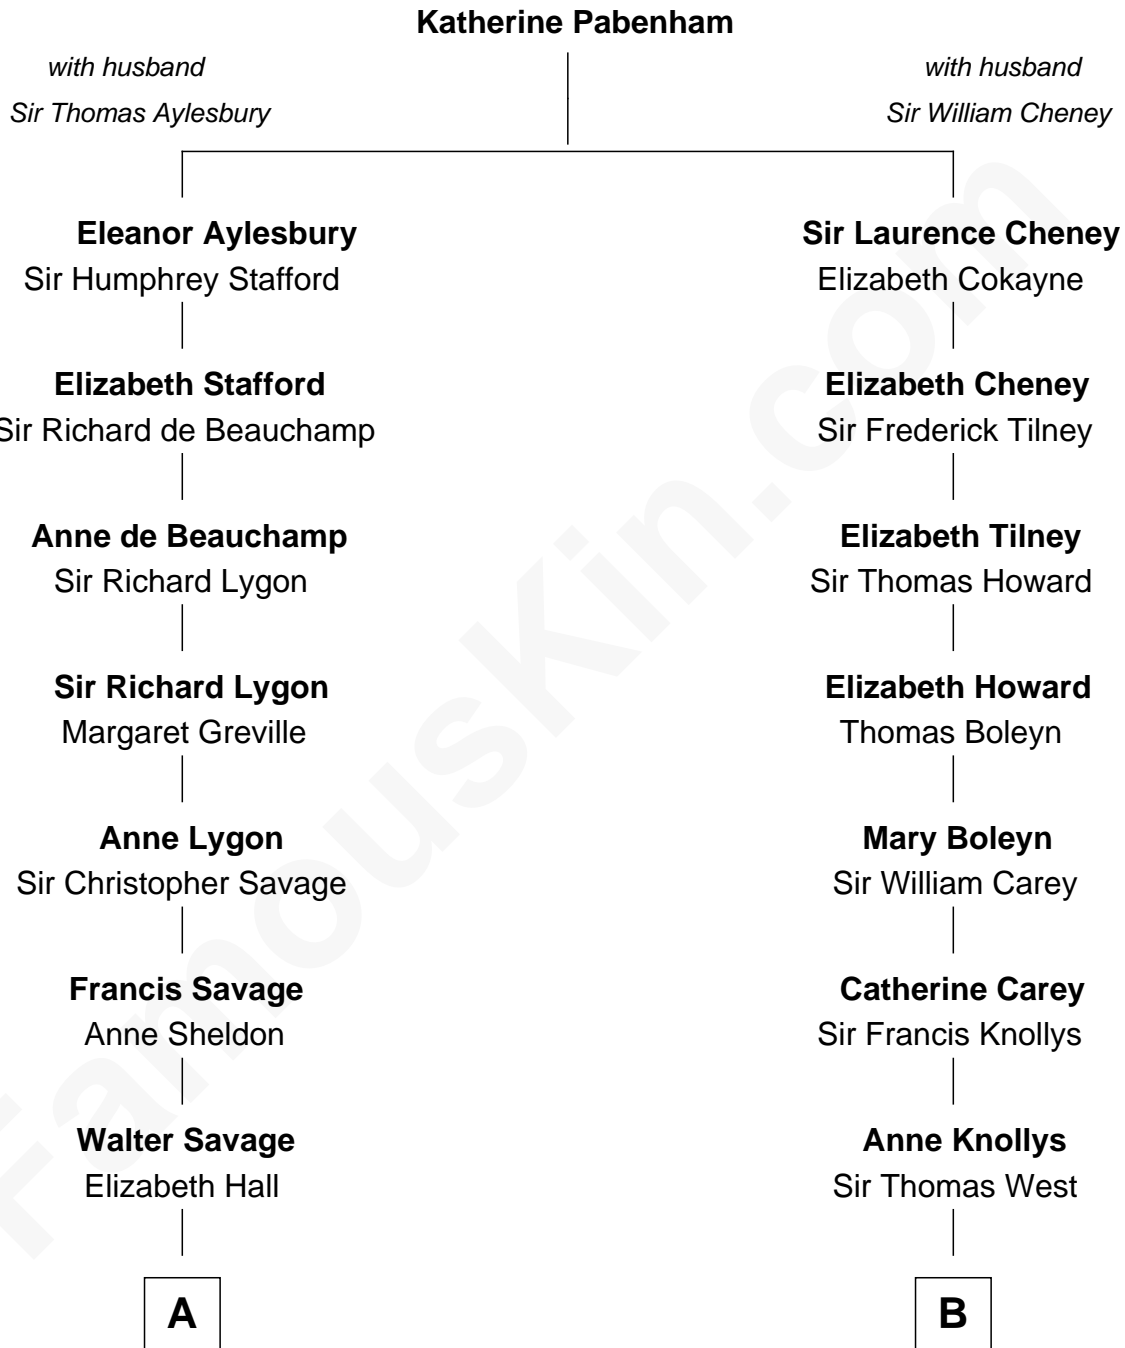

FamousKin.com Relationship Chart of

Adlai Stevenson II

31st Governor of Illinois

17th cousin 3 times removed of

John Cena

Movie Actor and WWE Pro Wrestler

C

Charles Nichols
Julia Ellen Skelton