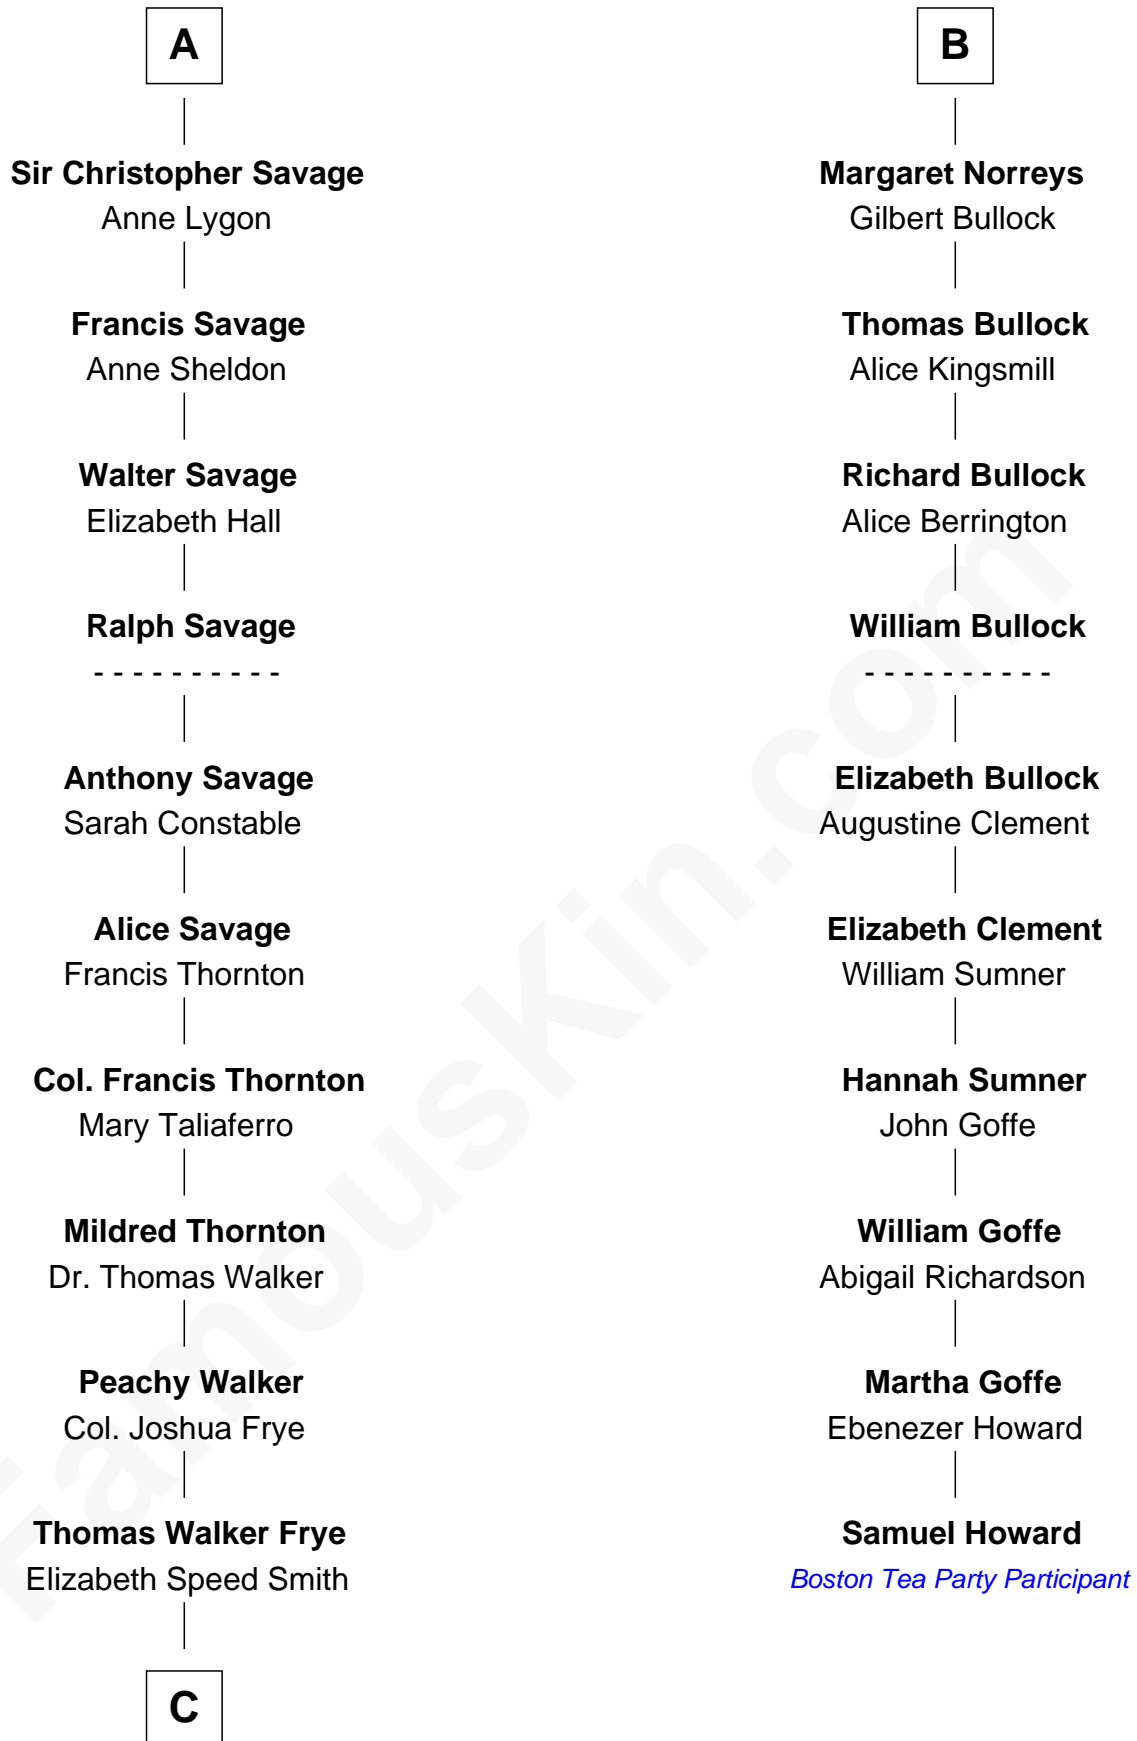

# FamousKin.com Relationship Chart of

**Adlai Stevenson II**

*31st Governor of Illinois*

16th cousin 4 times removed of

**Samuel Howard**

*Boston Tea Party Participant*

**C**

—  
**Mary Peachy Frye**  
Rev. Lewis Warner Green

—  
**Letitia Green**  
Adlai Ewing Stevenson

—  
**Lewis Green Stevenson**  
Helen Louise Davis

—  
**Adlai Stevenson II**  
*31st Governor of Illinois*

FamousKin.com