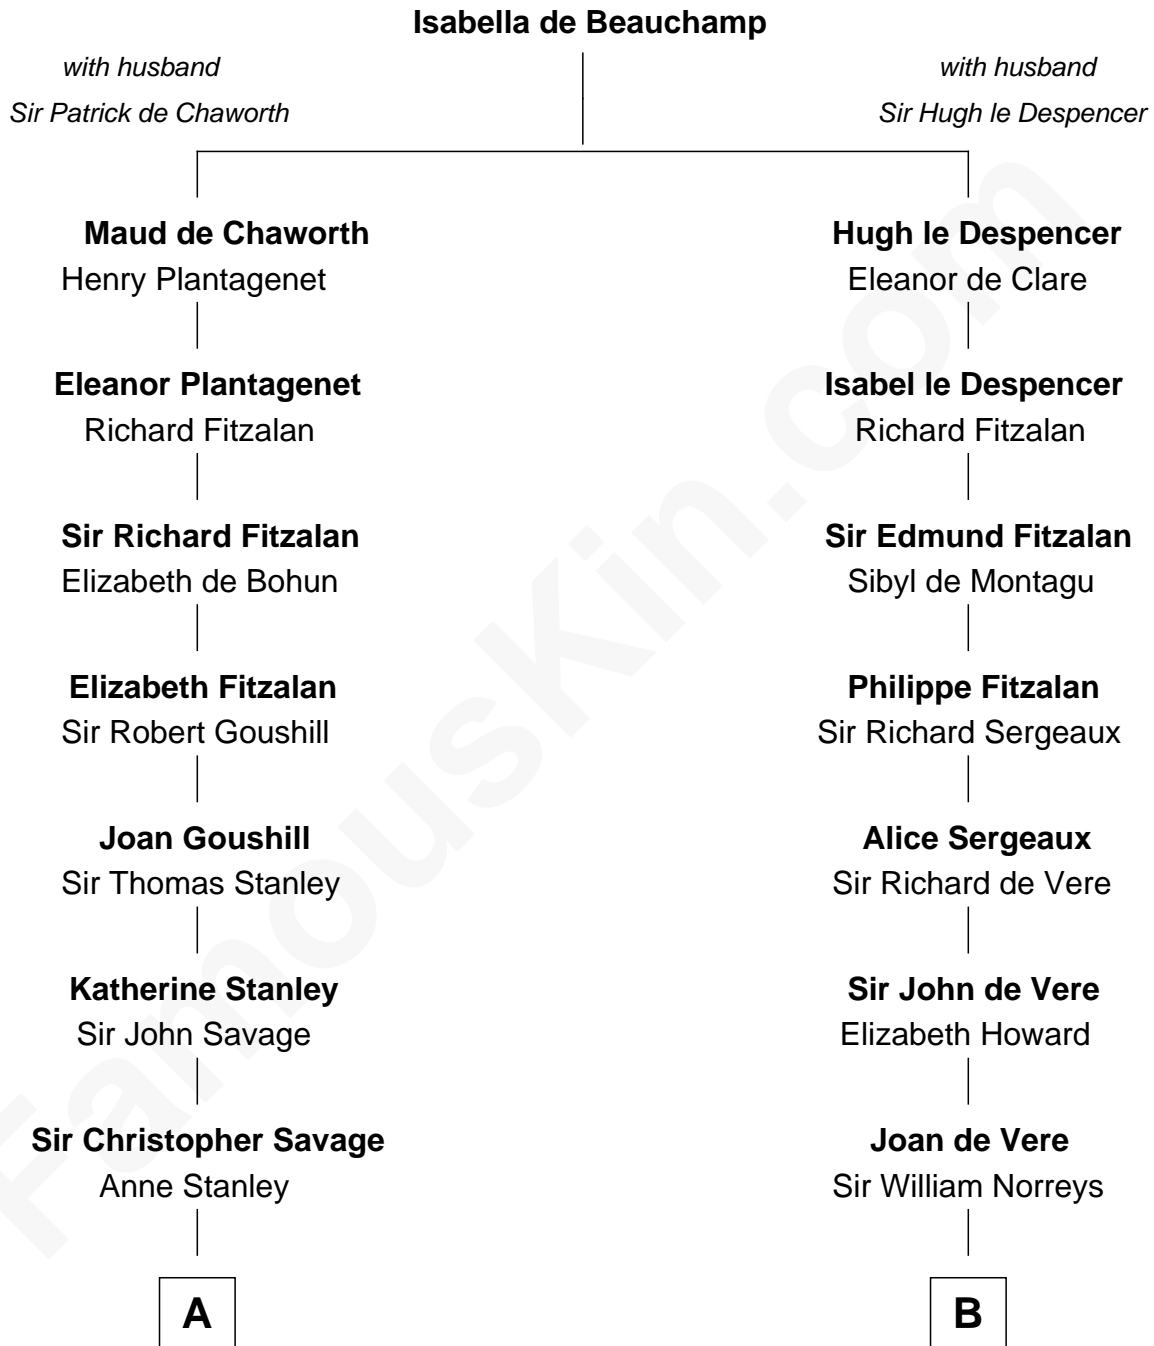

# FamousKin.com Relationship Chart of

**Adlai Stevenson II**

*31st Governor of Illinois*

16th cousin 4 times removed of

**Samuel Howard**

*Boston Tea Party Participant*

**C**

—  
**Mary Peachy Frye**  
Rev. Lewis Warner Green

—  
**Letitia Green**  
Adlai Ewing Stevenson

—  
**Lewis Green Stevenson**  
Helen Louise Davis

—  
**Adlai Stevenson II**  
*31st Governor of Illinois*

FamousKin.com