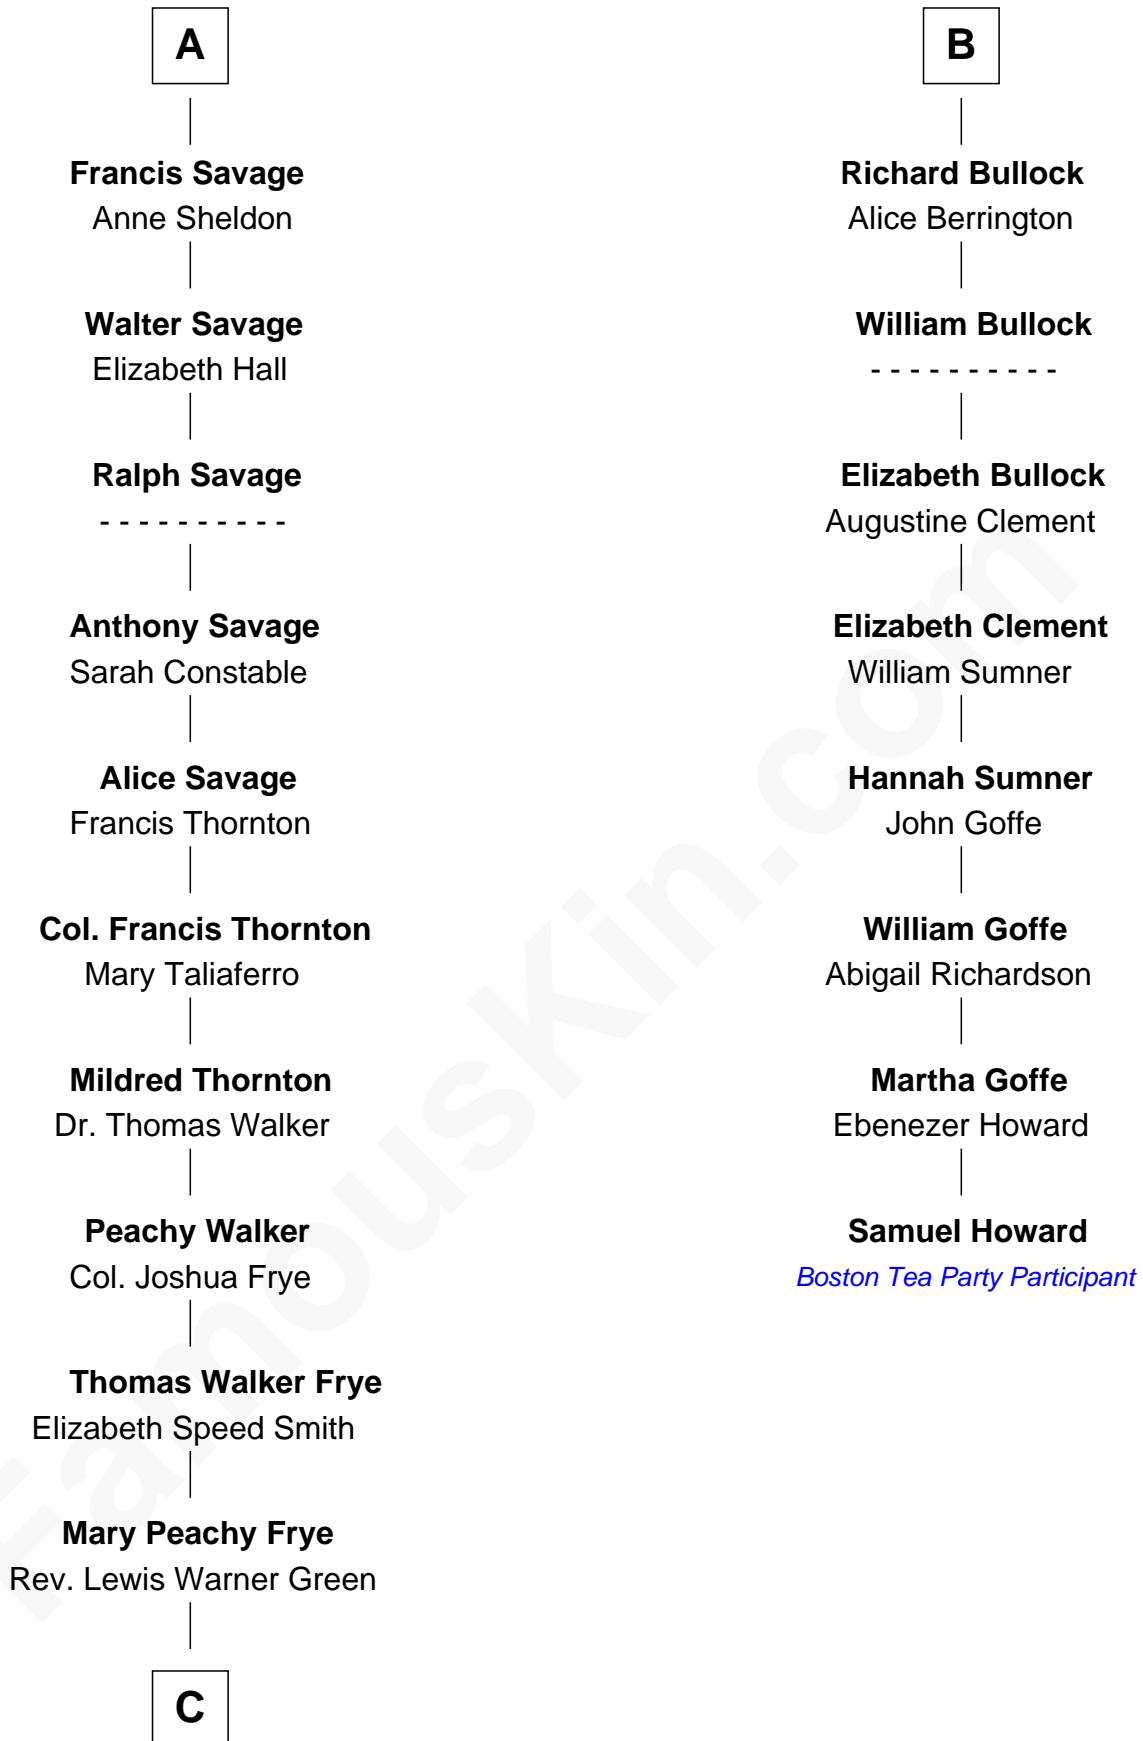

FamousKin.com Relationship Chart of

Adlai Stevenson II

31st Governor of Illinois

14th cousin 5 times removed of

Samuel Howard

Boston Tea Party Participant

Bartholomew de Badlesmere

Margaret de Clare

Katherine Stanley

Sir John Savage

Sir Christopher Savage

Anne Stanley

Sir Christopher Savage

Anne Lygon

A

Maud de Badlesmere

John de Vere

Aubrey de Vere

Alice FitzWalter

Sir Richard de Vere

Alice Sergeaux

Sir John de Vere

Elizabeth Howard

Joan de Vere

Sir William Norreys

Margaret Norreys

Gilbert Bullock

Thomas Bullock

Alice Kingsmill

B

C

—
Letitia Green