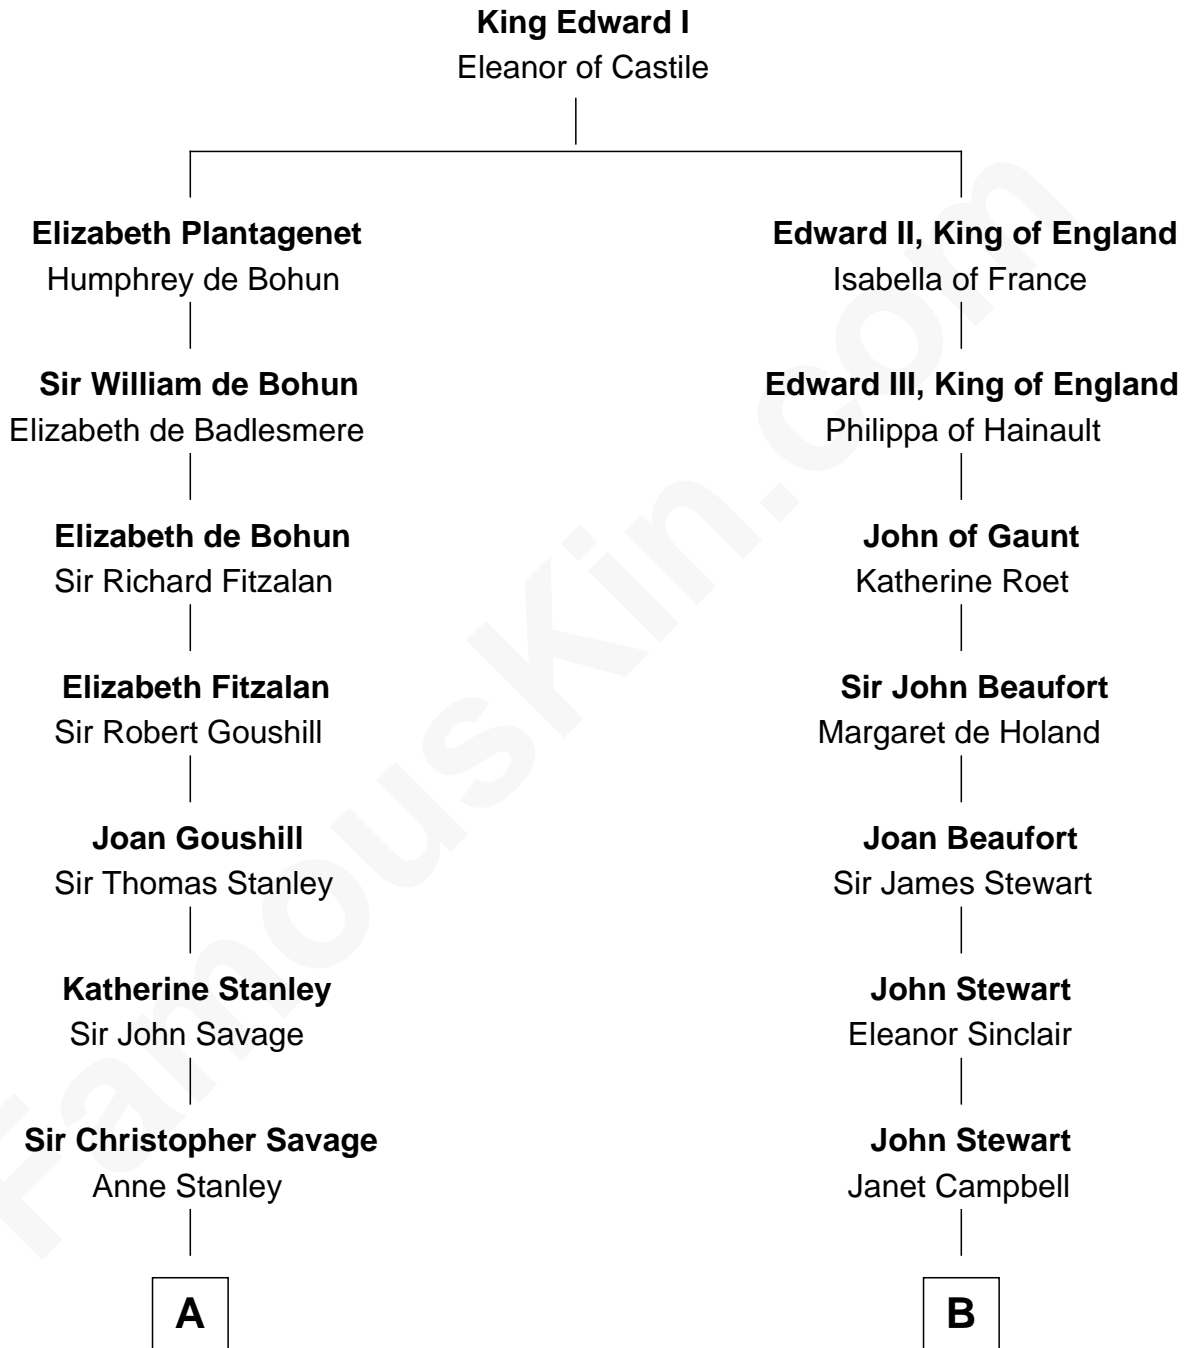

FamousKin.com Relationship Chart of

Adlai Stevenson II

31st Governor of Illinois

18th cousin 2 times removed of

Theodore Roosevelt

26th U.S. President

C

Mary Peachy Frye
Rev. Lewis Warner Green

Letitia Green
Adlai Ewing Stevenson

Lewis Green Stevenson
Helen Louise Davis

Adlai Stevenson II
31st Governor of Illinois

D

Martha Bulloch
Theodore Roosevelt

Theodore Roosevelt
26th U.S. President

FamousKin.com