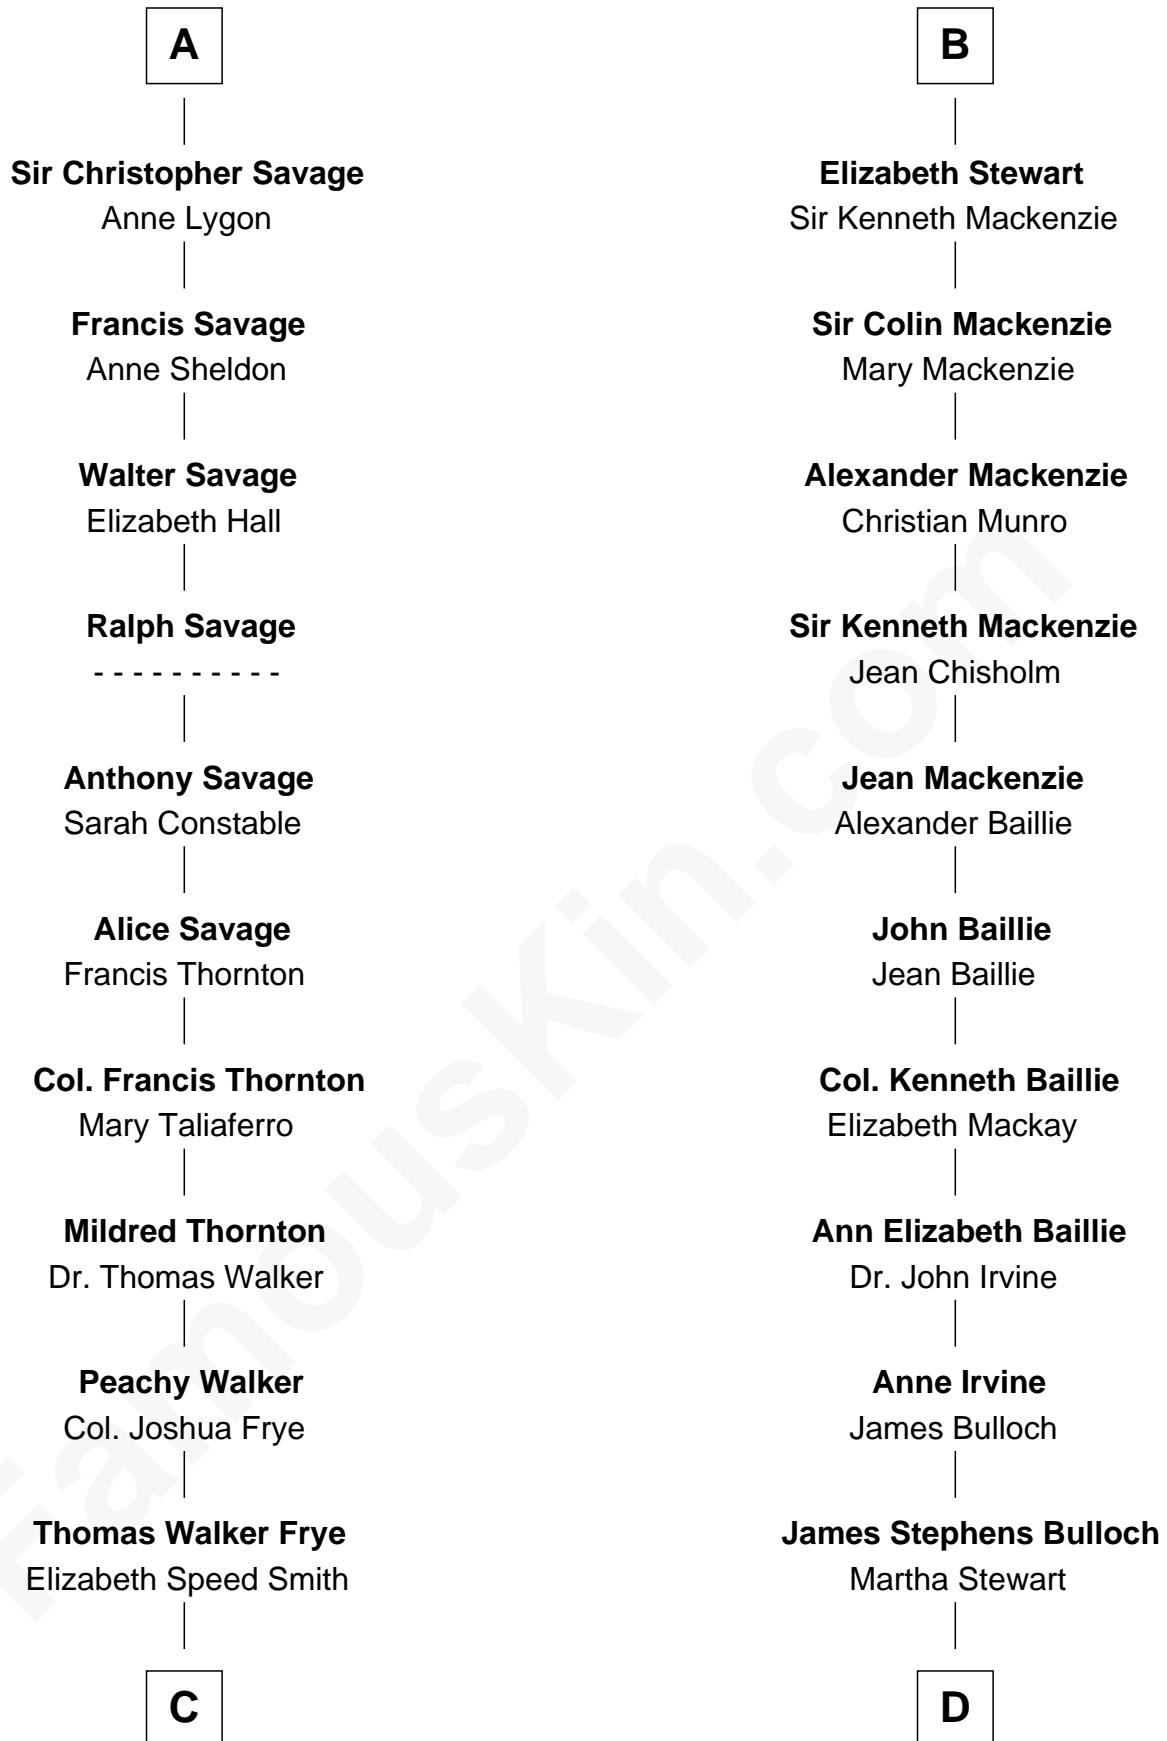

FamousKin.com Relationship Chart of

Adlai Stevenson II

31st Governor of Illinois

18th cousin 2 times removed of

Theodore Roosevelt

26th U.S. President

C

Mary Peachy Frye
Rev. Lewis Warner Green

Letitia Green
Adlai Ewing Stevenson

Lewis Green Stevenson
Helen Louise Davis

Adlai Stevenson II
31st Governor of Illinois

D

Martha Bulloch
Theodore Roosevelt

Theodore Roosevelt
26th U.S. President

FamousKin.com