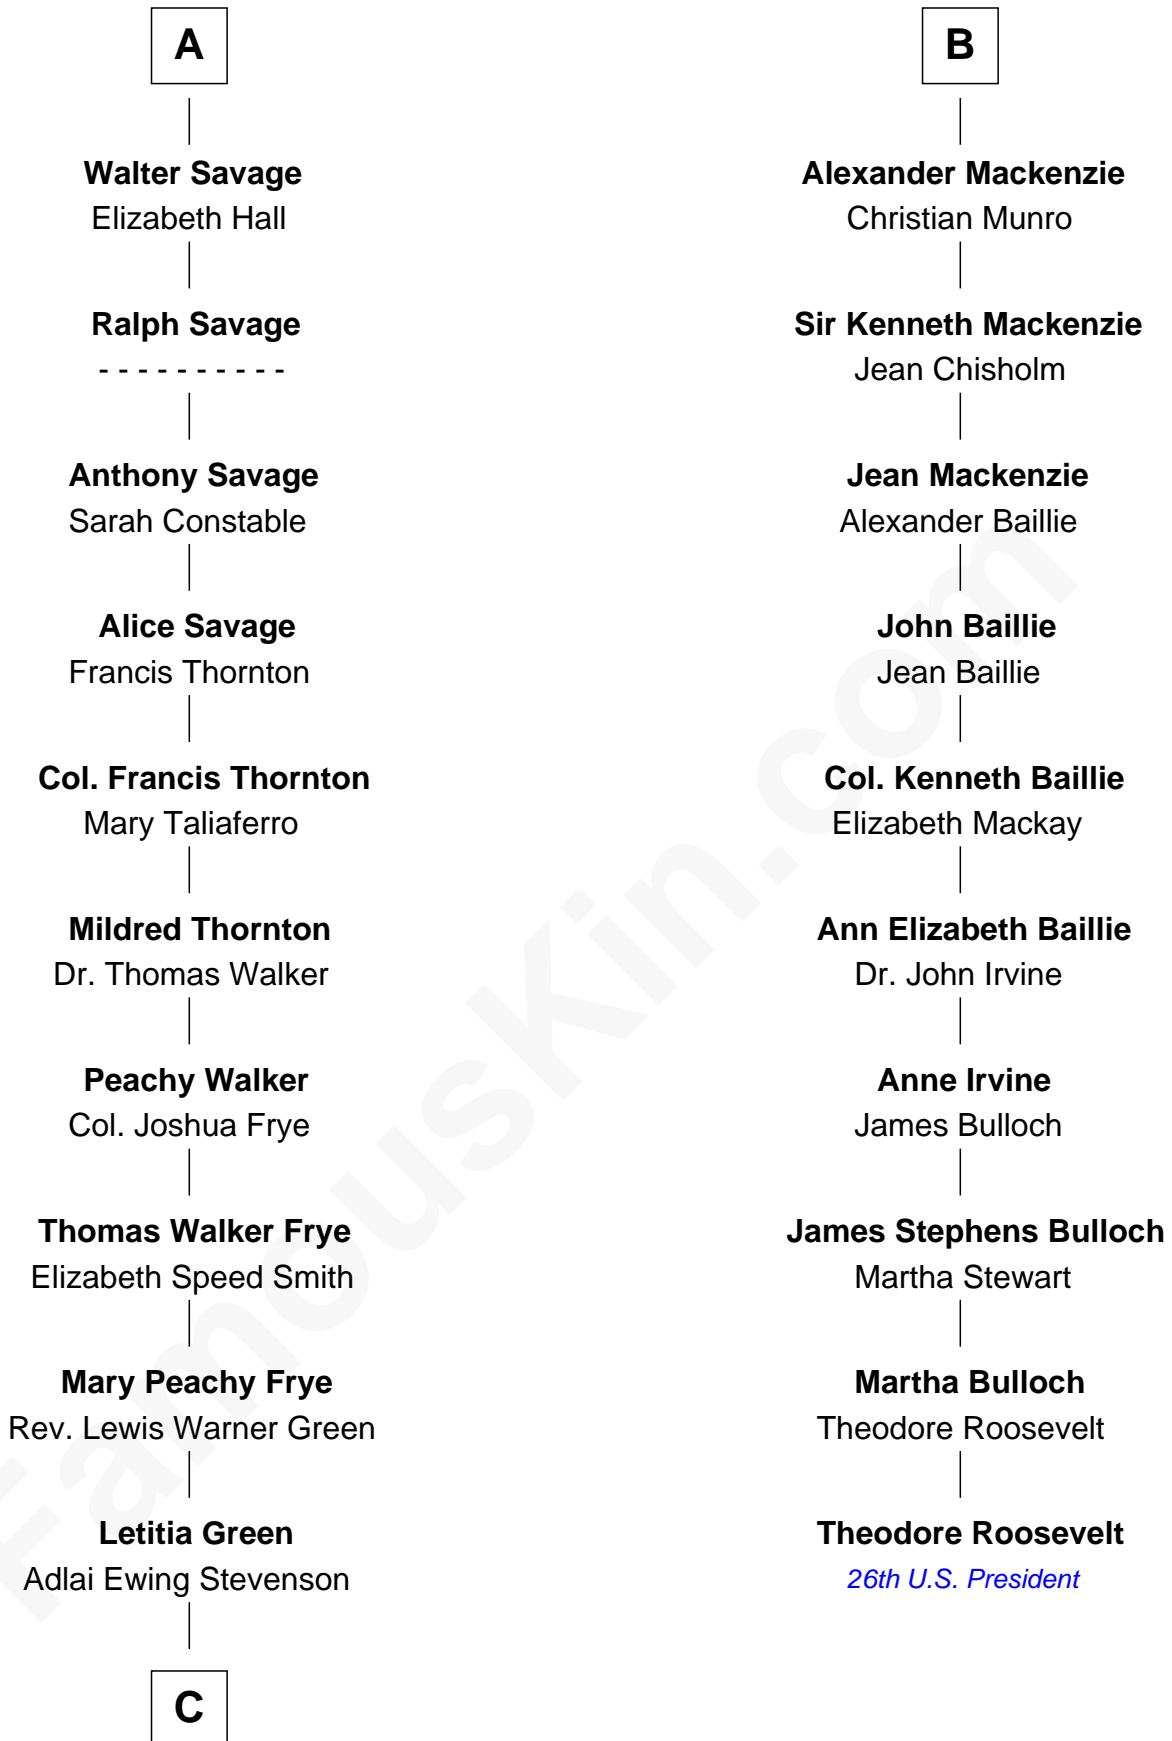

# FamousKin.com Relationship Chart of

**Adlai Stevenson II**

*31st Governor of Illinois*

16th cousin 2 times removed of

**Theodore Roosevelt**

*26th U.S. President*

**Richard Fitzalan**  
Eleanor Plantagenet

**Sir Richard Fitzalan**  
Elizabeth de Bohun

**Elizabeth Fitzalan**  
Sir Robert Goushill

**Joan Goushill**  
Sir Thomas Stanley

**Katherine Stanley**  
Sir John Savage

**Sir Christopher Savage**  
Anne Stanley

**Sir Christopher Savage**  
Anne Lygon

**Francis Savage**  
Anne Sheldon

**A**

**Alice Fitzalan**  
Sir Thomas de Holand

**Margaret de Holand**  
Sir John Beaufort

**Joan Beaufort**  
Sir James Stewart

**John Stewart**  
Eleanor Sinclair

**John Stewart**  
Janet Campbell

**Elizabeth Stewart**  
Sir Kenneth Mackenzie

**Sir Colin Mackenzie**  
Mary Mackenzie

**B**

**C**

—  
**Lewis Green Stevenson**

Helen Louise Davis

—  
**Adlai Stevenson II**