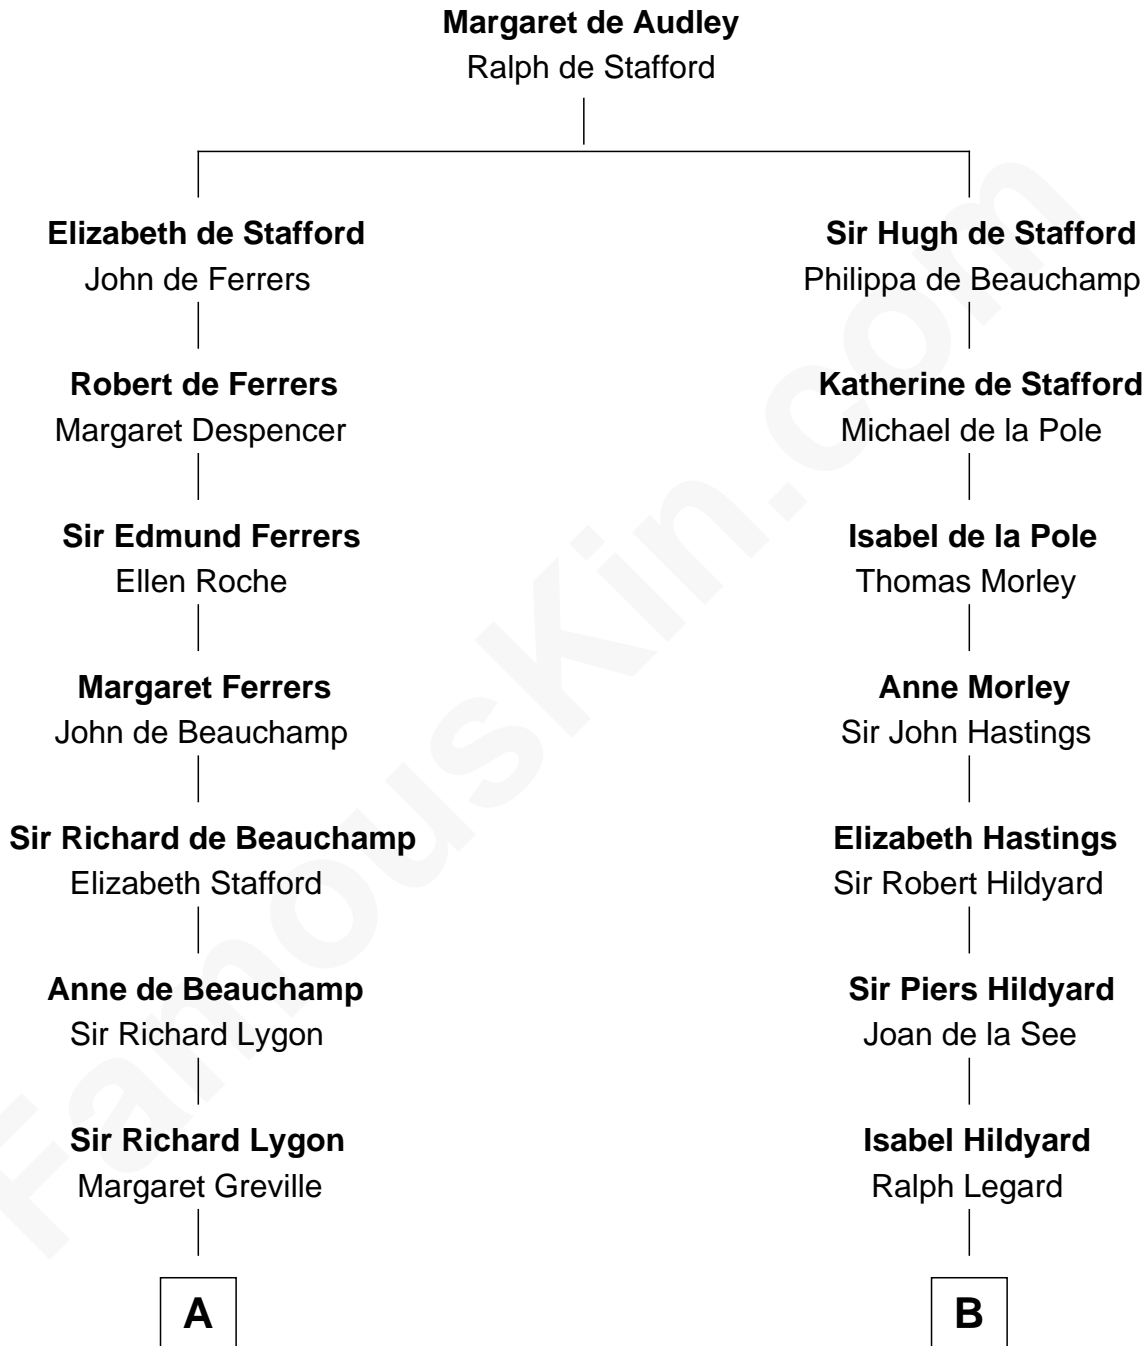

FamousKin.com Relationship Chart of

Adlai Stevenson II

31st Governor of Illinois

19th cousin 1 time removed of

Alice (Lee) Roosevelt

First Wife of President Theodore Roosevelt

C

Mary Peachy Frye
Rev. Lewis Warner Green

Letitia Green
Adlai Ewing Stevenson

Lewis Green Stevenson
Helen Louise Davis

Adlai Stevenson II
31st Governor of Illinois

D

John Clarke Lee
Harriet Paine Rose

George Cabot Lee
Caroline Watts Haskell

Alice (Lee) Roosevelt
Wife of President Theodore Roosevelt