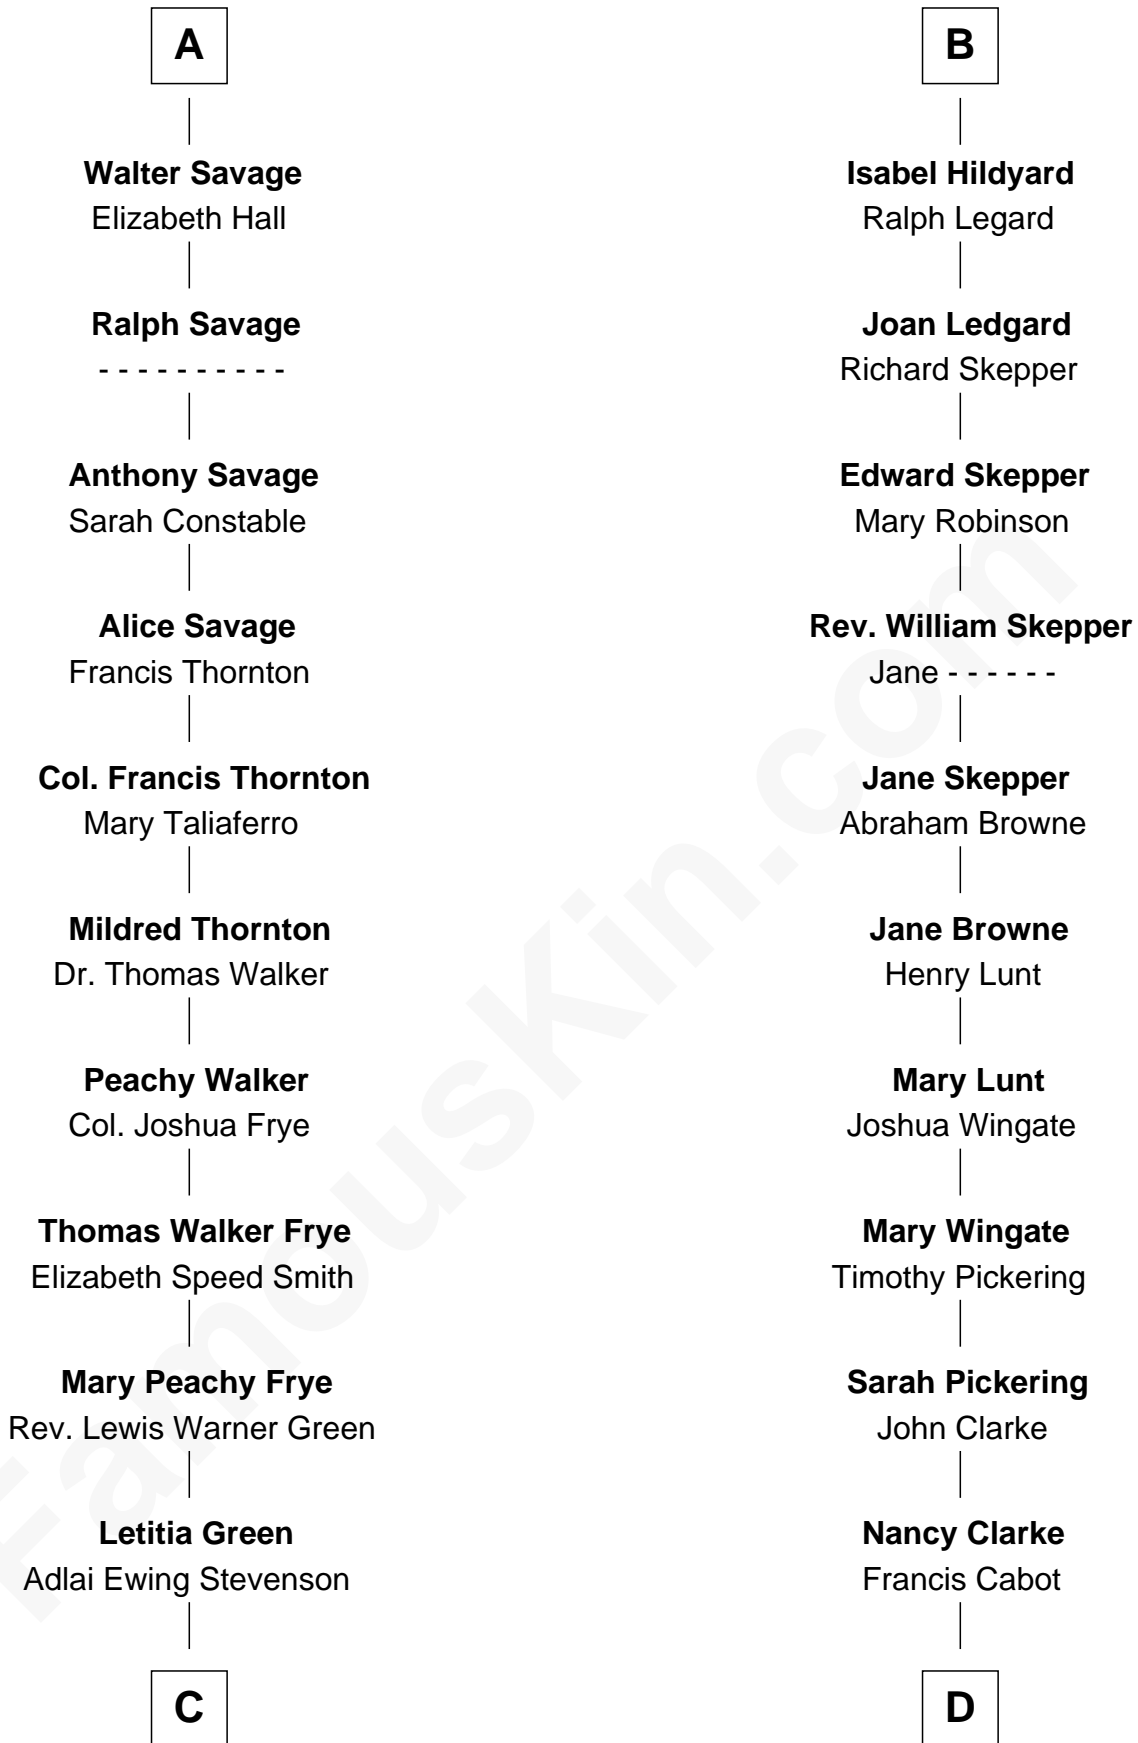

## Relationship Chart of

**Adlai Stevenson II**

*31st Governor of Illinois*

18th cousin 2 times removed of

**Alice (Lee) Roosevelt**

*First Wife of President Theodore Roosevelt*

**C**

**Lewis Green Stevenson**

Helen Louise Davis

**Adlai Stevenson II**

*31st Governor of Illinois*

**D**

**Mary Ann Cabot**

Nathaniel Cabot Lee

**John Clarke Lee**

Harriet Paine Rose

**George Cabot Lee**

Caroline Watts Haskell

**Alice (Lee) Roosevelt**

*Wife of President Theodore Roosevelt*

FamousKin.com