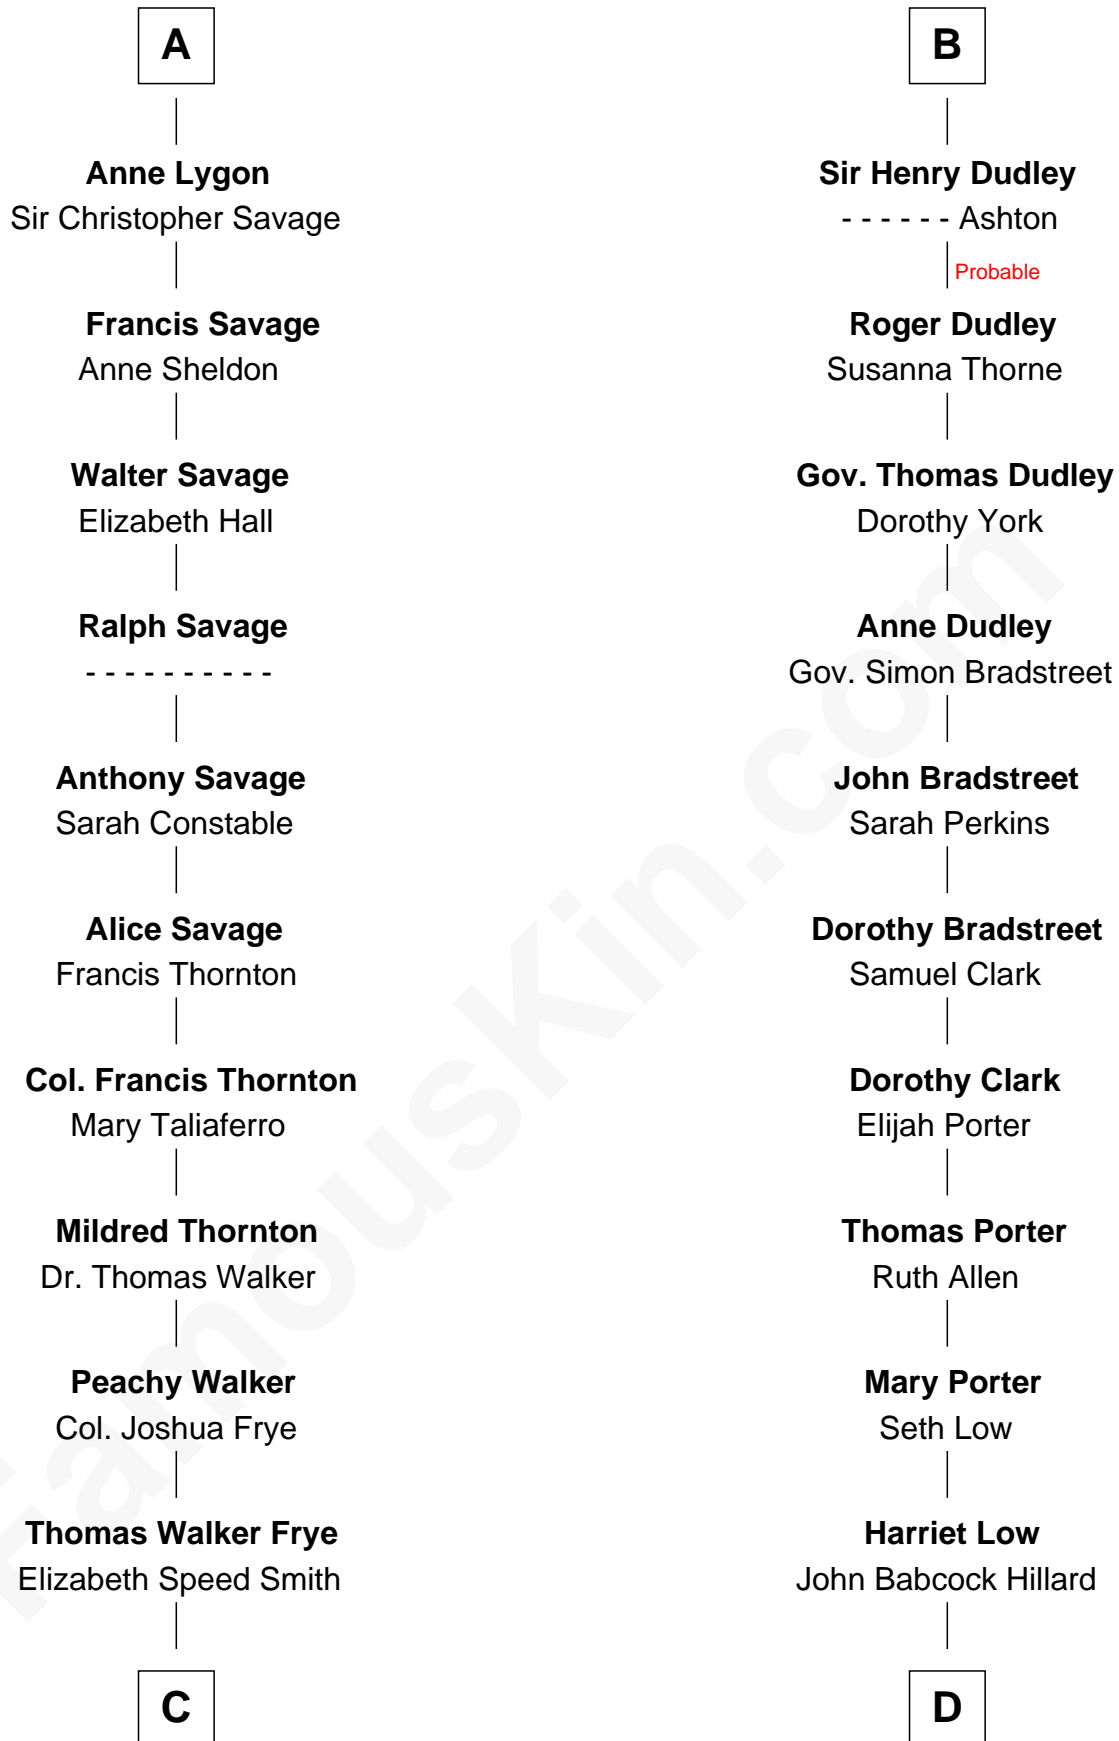

FamousKin.com Relationship Chart of

Adlai Stevenson II
31st Governor of Illinois

20th cousin of

Bill Weld

68th Governor of Massachusetts

Margaret de Audley
Ralph de Stafford

C

Mary Peachy Frye
Rev. Lewis Warner Green

Letitia Green
Adlai Ewing Stevenson

Lewis Green Stevenson
Helen Louise Davis

Adlai Stevenson II
31st Governor of Illinois

D

Harriet Hillard
William Augustus White

Margaret Low White
Francis Minot Weld

David Weld
Mary Blake Nichols