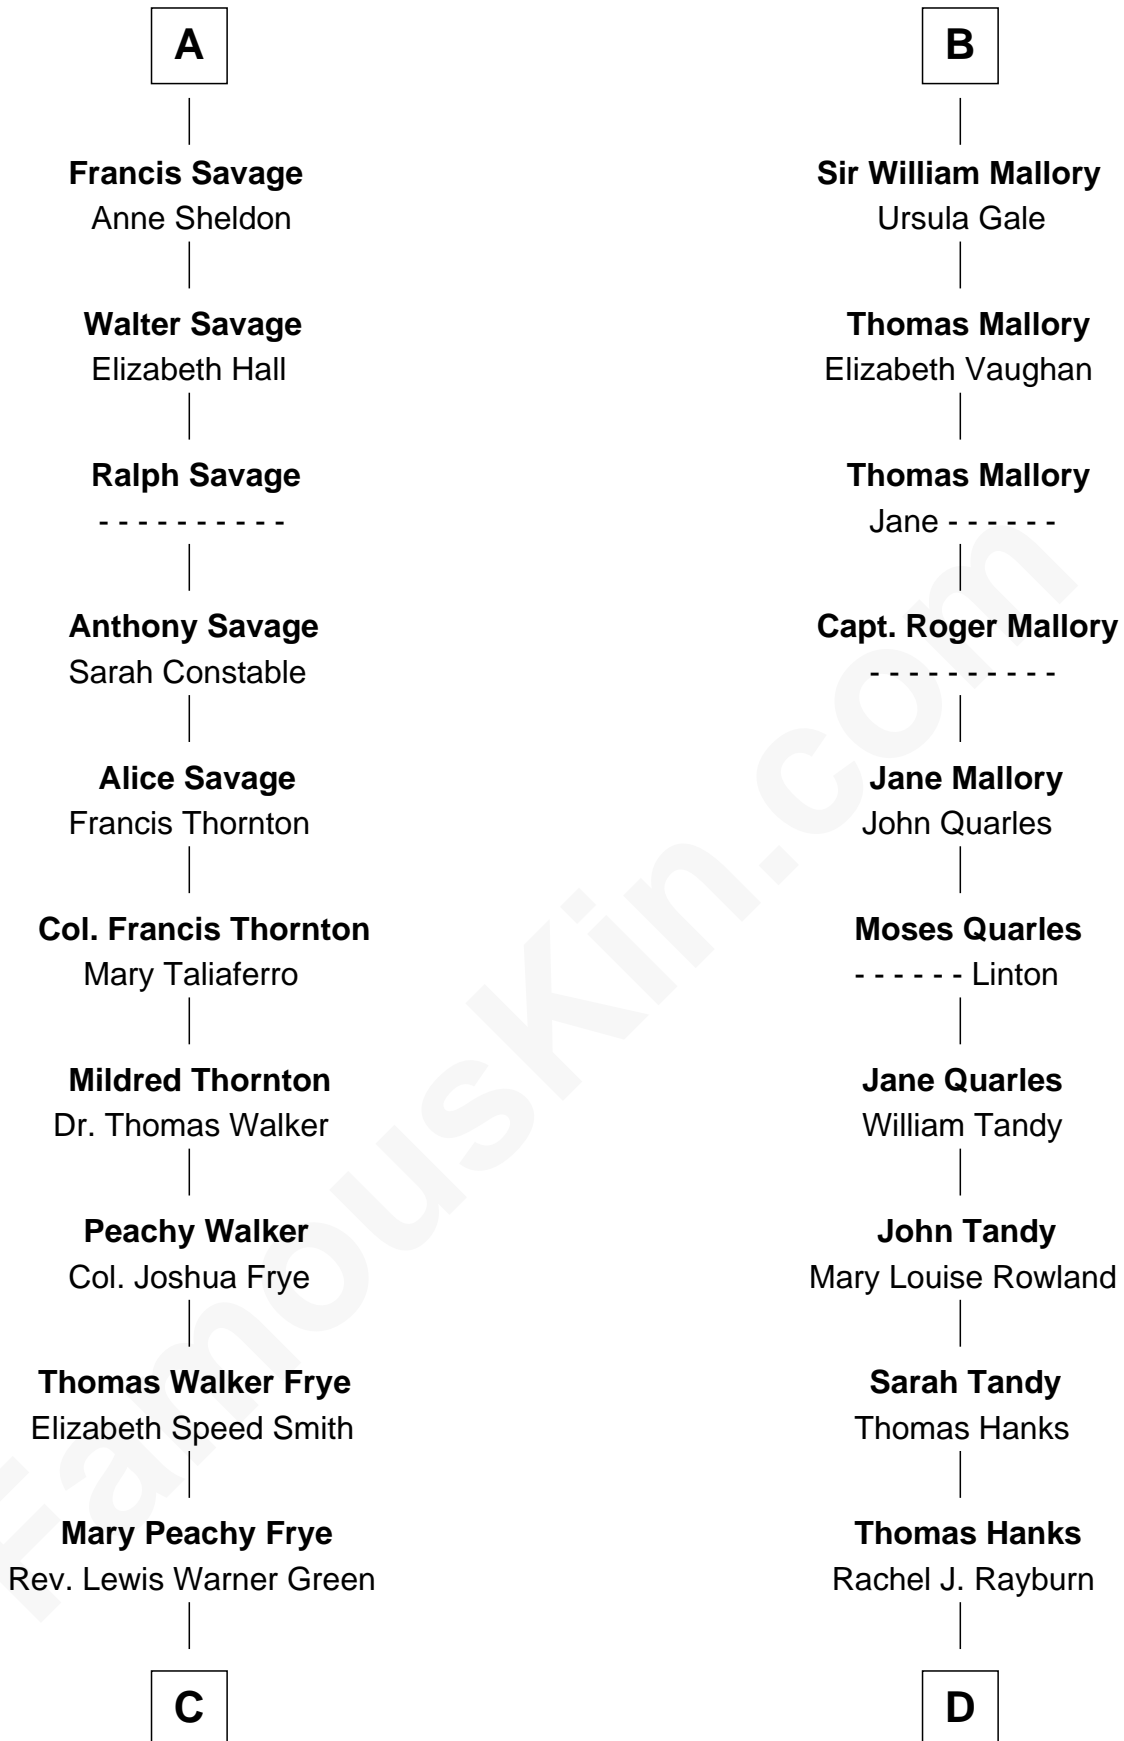

FamousKin.com Relationship Chart of

Adlai Stevenson II

31st Governor of Illinois

19th cousin 1 time removed of

Tom Hanks

Movie Actor

Edmund Fitzalan

Alice de Warenne

Richard Fitzalan
Eleanor Plantagenet

Sir Richard Fitzalan
Elizabeth de Bohun

Elizabeth Fitzalan
Sir Robert Goushill

Joan Goushill
Sir Thomas Stanley

Katherine Stanley
Sir John Savage

Sir Christopher Savage
Anne Stanley

Sir Christopher Savage
Anne Lygon

A

Aline Fitzalan

Sir Roger le Strange

Lucy le Strange
Sir William Willoughby

Margery Willoughby
Sir William FitzHugh

Lora FitzHugh
Sir John Constable

Joan Constable
Sir William Mallory

Sir John Mallory
Margaret Thwaites

Sir William Mallory
Jane Norton

B

C

Letitia Green
Adlai Ewing Stevenson

Lewis Green Stevenson
Helen Louise Davis

Adlai Stevenson II
31st Governor of Illinois

D