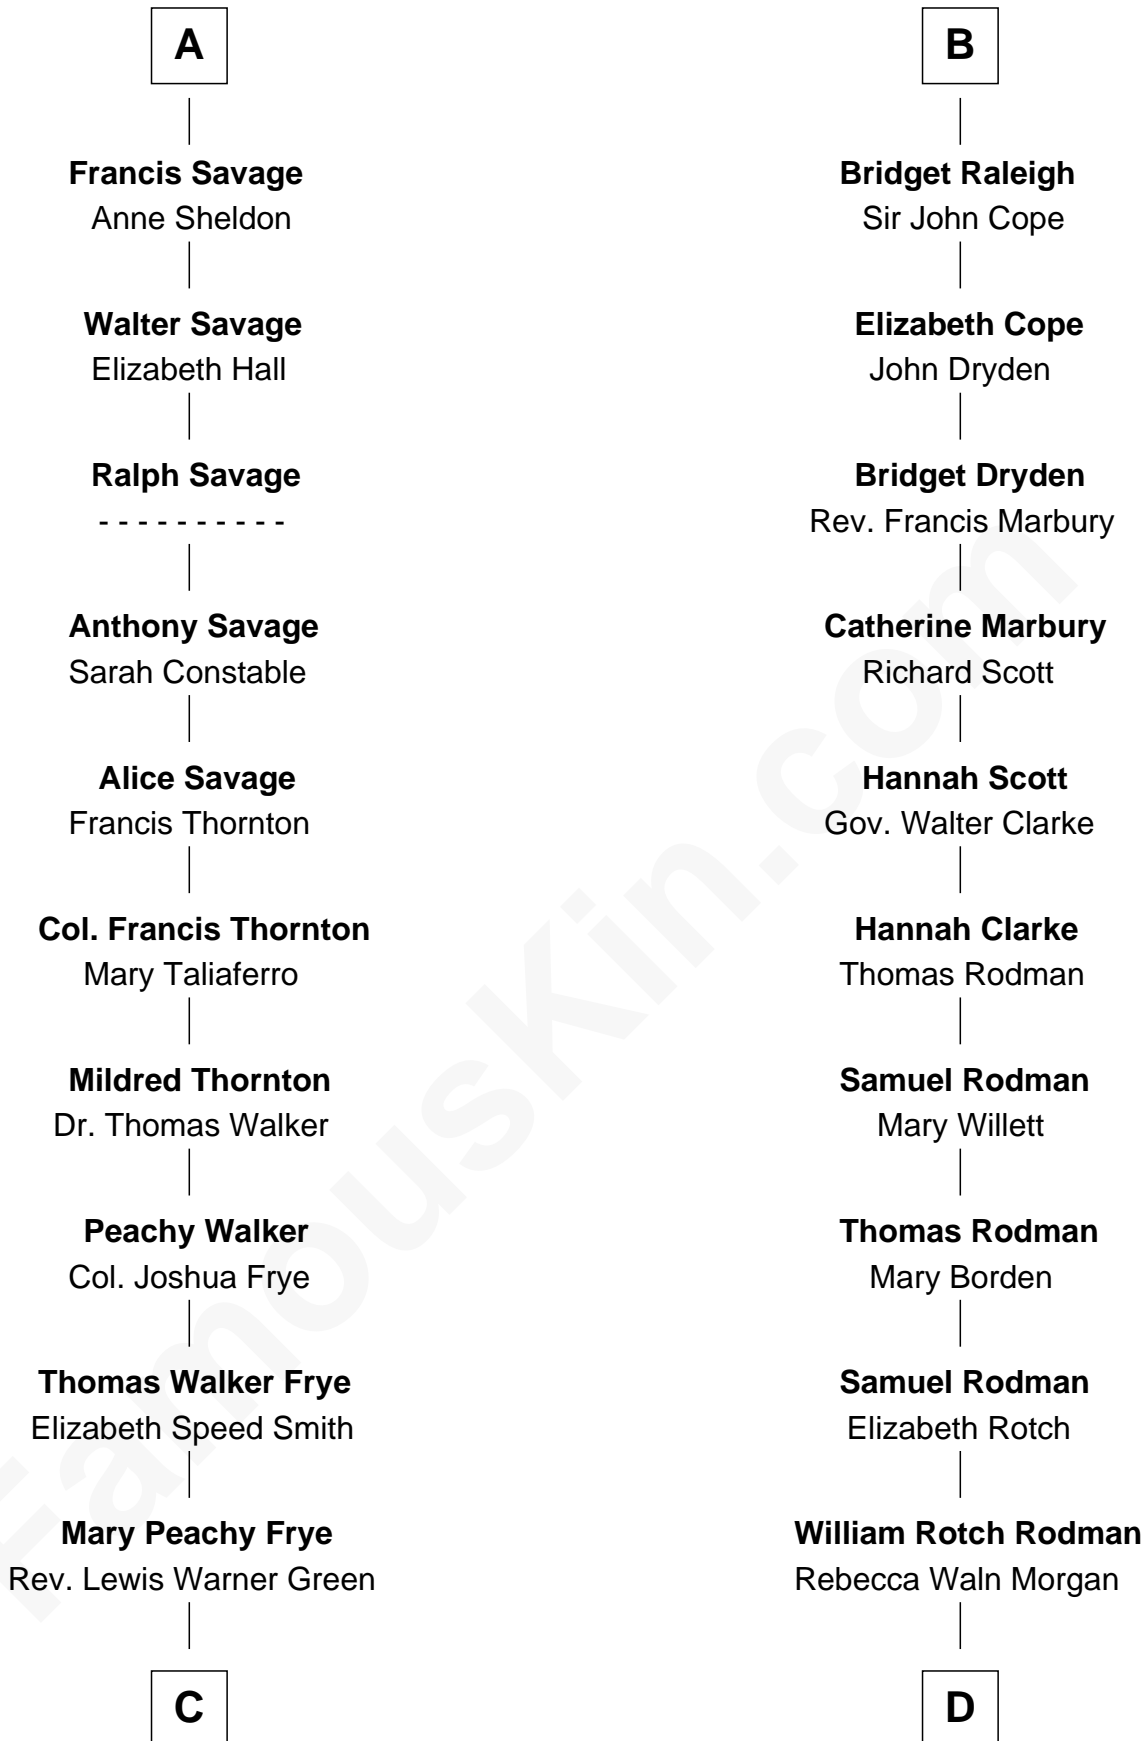

FamousKin.com Relationship Chart of

Adlai Stevenson II

31st Governor of Illinois

19th cousin 2 times removed of

Tuesday Weld

TV and Movie Actress

Edmund Fitzalan

Alice de Warenne

Richard Fitzalan
Eleanor Plantagenet

Sir Richard Fitzalan
Elizabeth de Bohun

Elizabeth Fitzalan
Sir Robert Goushill

Joan Goushill
Sir Thomas Stanley

Katherine Stanley
Sir John Savage

Sir Christopher Savage
Anne Stanley

Sir Christopher Savage
Anne Lygon

A

Mary Fitzalan
John le Strange

Ankaret le Strange
Sir Richard Talbot

Mary Talbot
Sir Thomas Greene

Sir Thomas Greene
Phillippa Ferrers

Elizabeth Greene
William Raleigh

Sir Edward Raleigh
Margaret Verney

Sir Edward Raleigh
Anne Chamberlayne

B

C

Letitia Green
Adlai Ewing Stevenson

Lewis Green Stevenson
Helen Louise Davis

Adlai Stevenson II
31st Governor of Illinois

D

Alfred Rodman
Anna Lothrop Motley