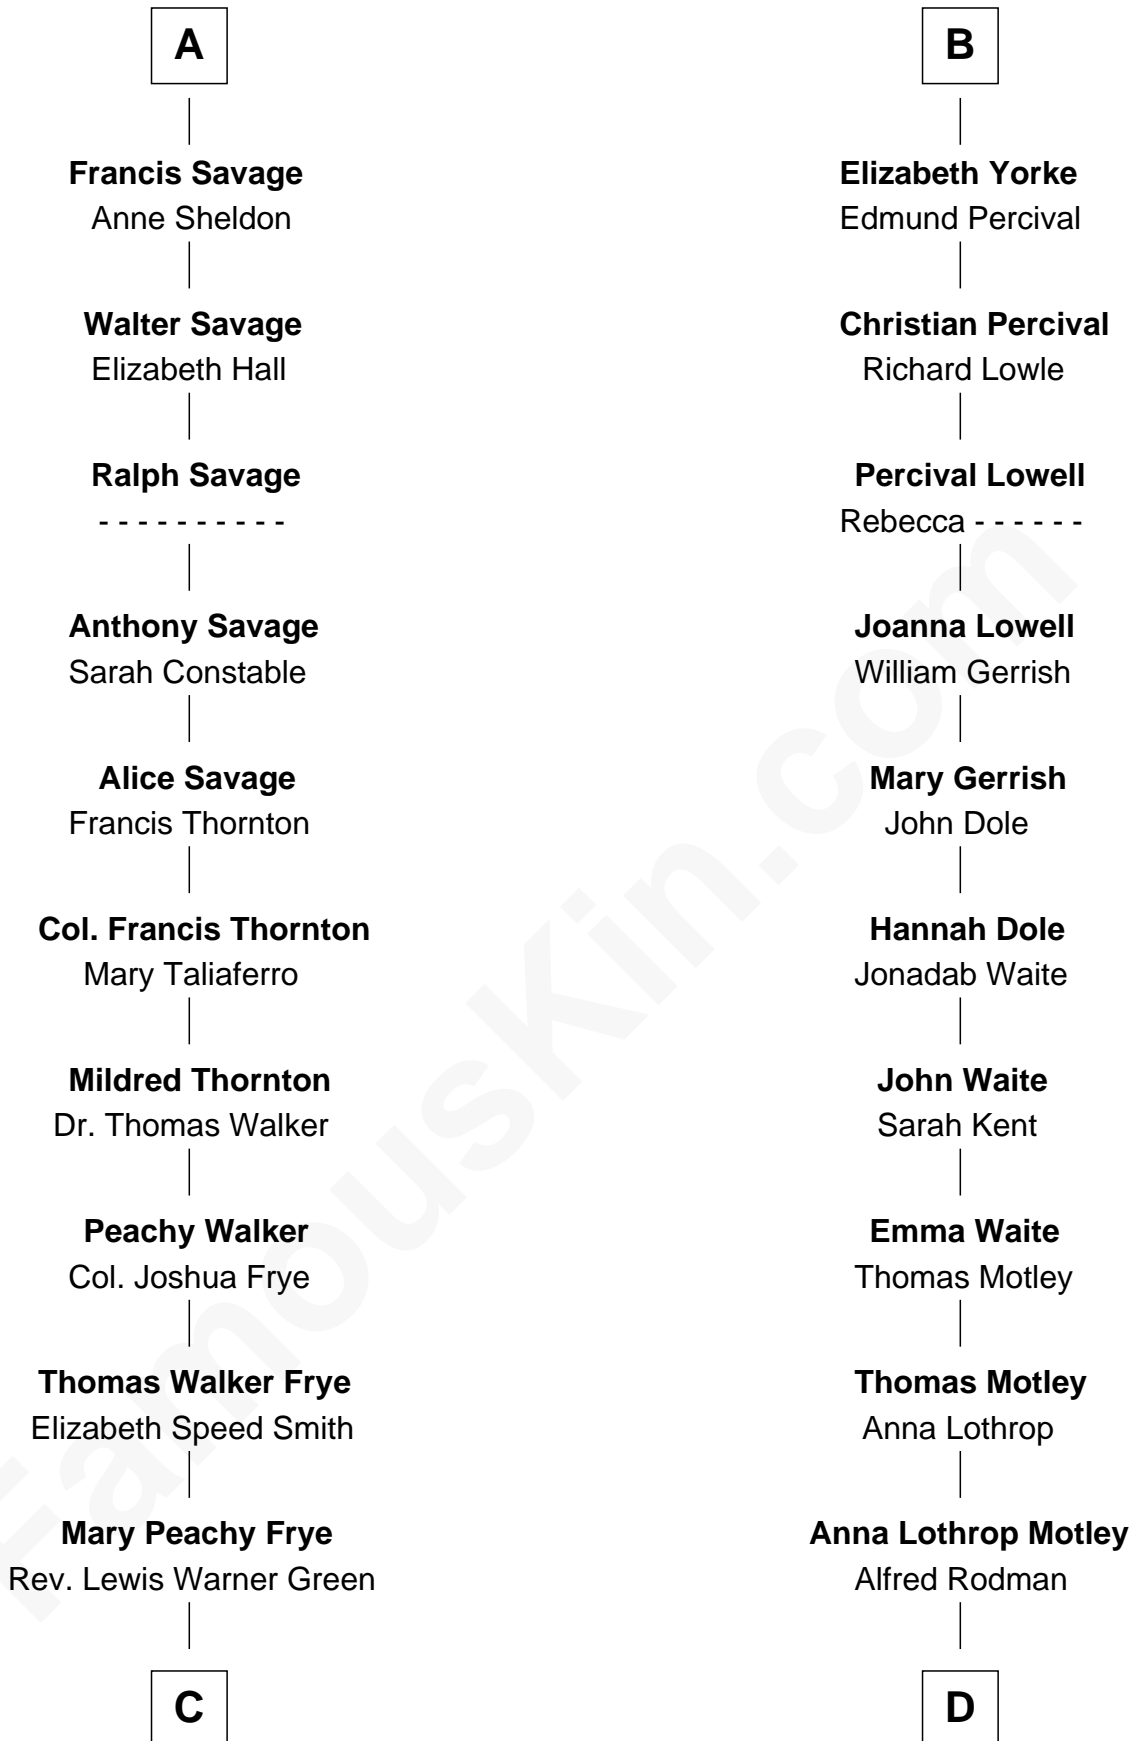

FamousKin.com Relationship Chart of

Adlai Stevenson II

31st Governor of Illinois

19th cousin 1 time removed of

Tuesday Weld

TV and Movie Actress

Humphrey de Bohun

Elizabeth Plantagenet

Sir William de Bohun
Elizabeth de Badlesmere

Elizabeth de Bohun
Sir Richard Fitzalan

Elizabeth Fitzalan
Sir Robert Goushill

Joan Goushill
Sir Thomas Stanley

Katherine Stanley
Sir John Savage

Sir Christopher Savage
Anne Stanley

Sir Christopher Savage
Anne Lygon

A

Margaret de Bohun
Sir Hugh de Courtnay

Elizabeth de Courtnay
Sir Andrew Luttrell

Sir Hugh Luttrell
Catherine de Beaumont

Sir John Luttrell
Margaret Touchet

Sir James Luttrell
Elizabeth Courtnay

Sir Hugh Luttrell
Margaret Hill

Eleanor Luttrell
Roger Yorke

B

C

Letitia Green
Adlai Ewing Stevenson

Lewis Green Stevenson
Helen Louise Davis

Adlai Stevenson II
31st Governor of Illinois

D